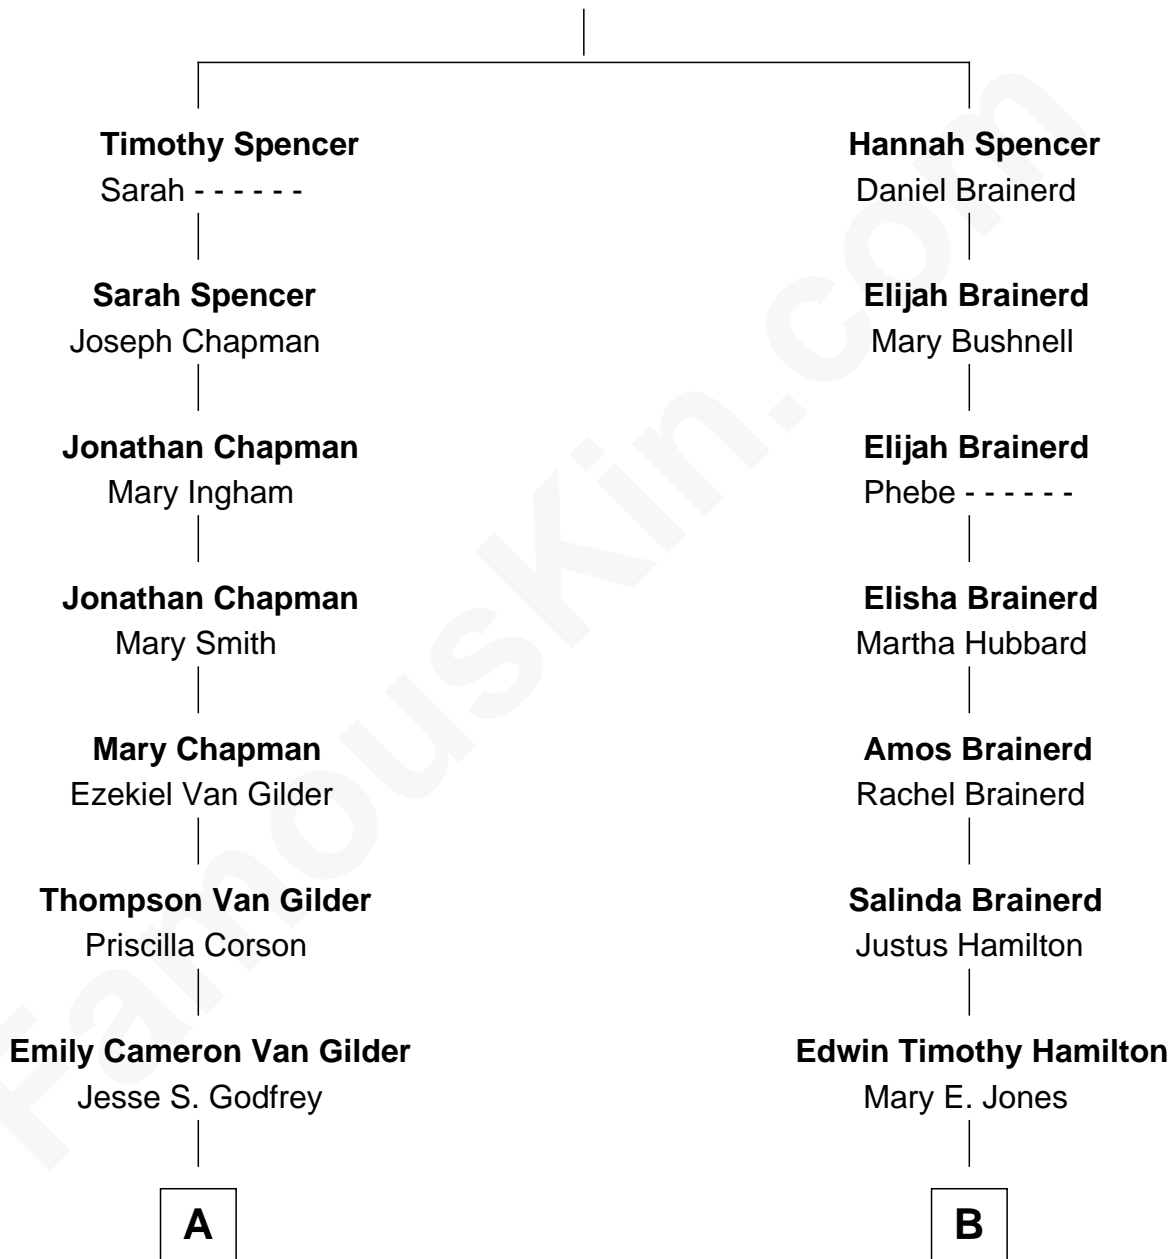

FamousKin.com Relationship Chart of

Dr. Jill Biden

First Lady of President Joseph Biden

8th cousin 2 times removed of

Margaret Hamilton

Wicked Witch of the West in The Wizard of OZ

Jared Spencer

A

Harold Godfrey
Elizabeth L. Godfrey

Harold Godfrey
Mabel F. Boardman

Bonny Jean Godfrey
Donald Carl Jacobs

Dr. Jill Biden
First Lady of Joseph Biden

B

Walter J. Hamilton
Mary Jane Adams

Margaret Hamilton
Wicked Witch of the West