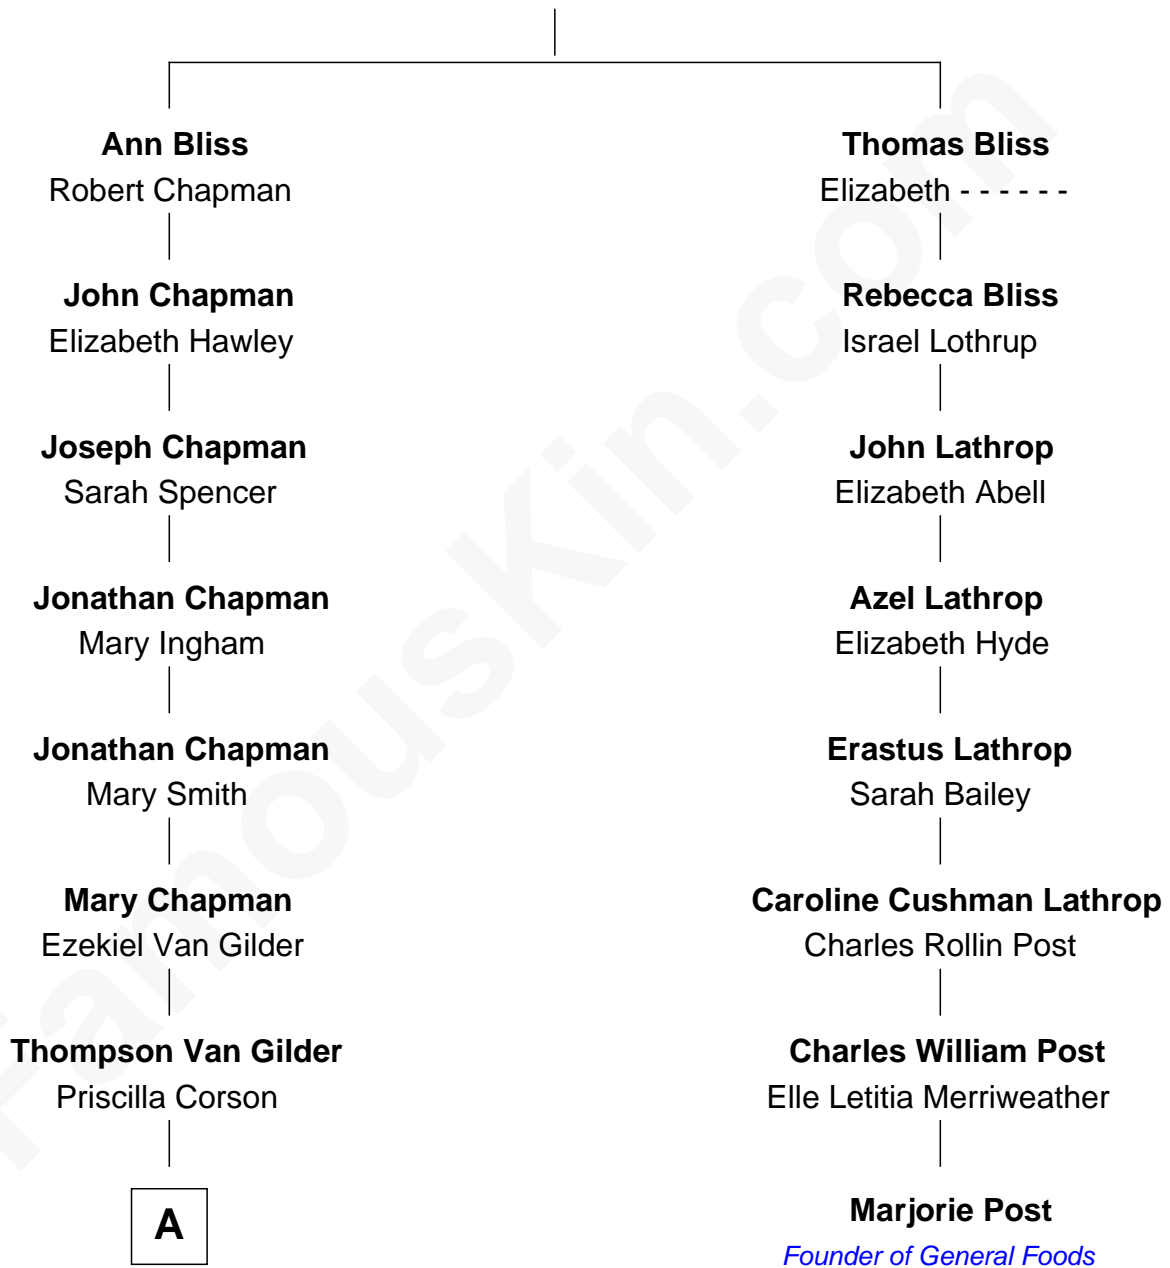

FamousKin.com Relationship Chart of

Dr. Jill Biden

First Lady of President Joseph Biden

7th cousin 4 times removed of

Marjorie Post

Founder of General Foods

Thomas Bliss
Margaret Snowe

A

—
Emily Cameron Van Gilder

Jesse S. Godfrey

—
Harold Godfrey

Elizabeth L. Godfrey

—
Harold Godfrey

Mabel F. Boardman

—
Bonny Jean Godfrey

Donald Carl Jacobs

—
Dr. Jill Biden

First Lady of Joseph Biden

FamousKin.com