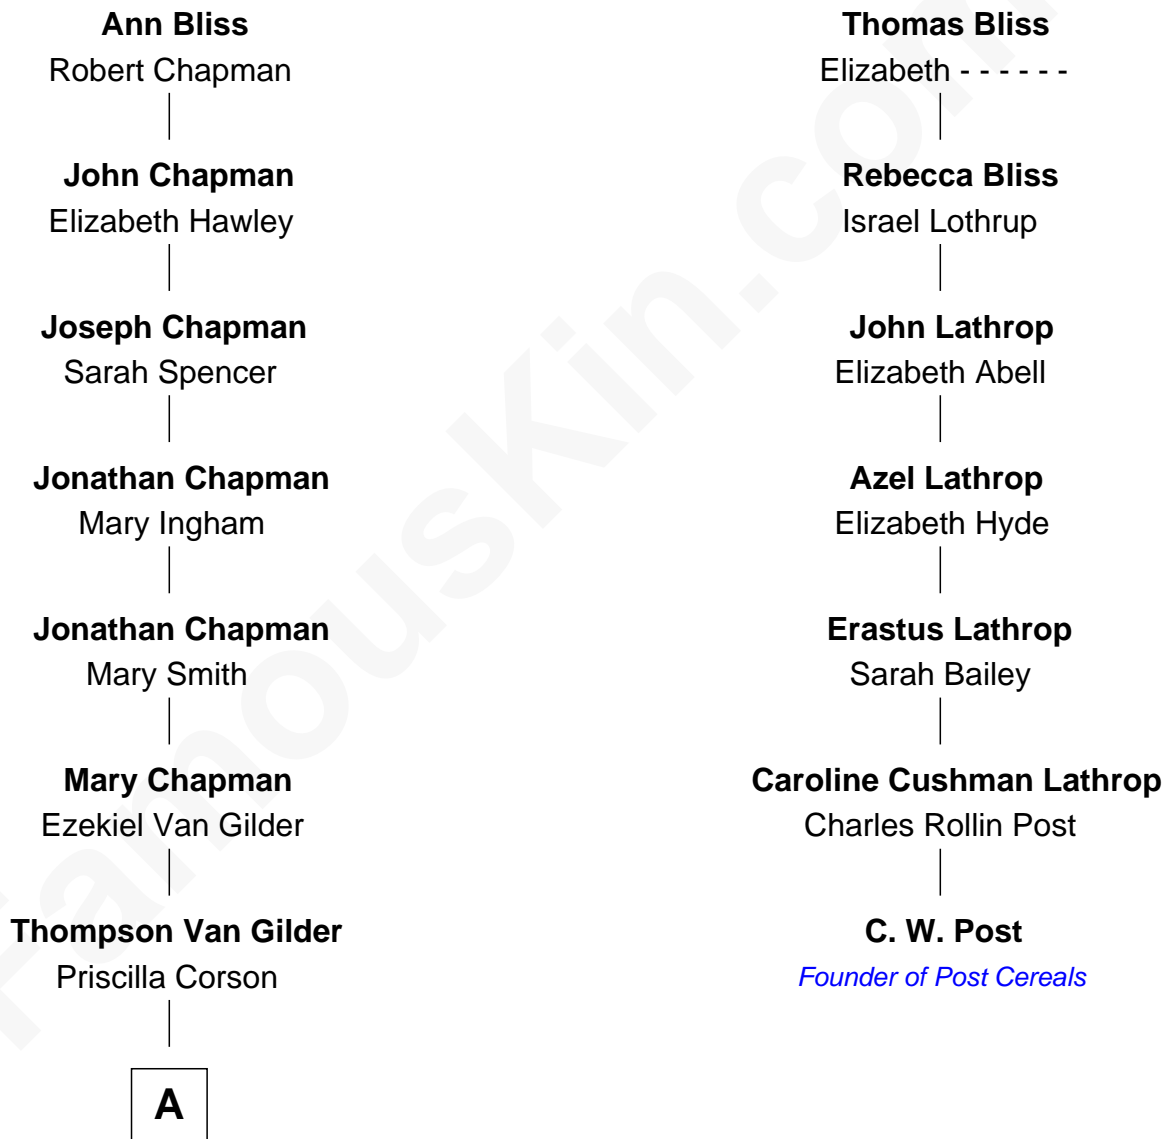

FamousKin.com Relationship Chart of

Dr. Jill Biden

First Lady of President Joseph Biden

6th cousin 5 times removed of

C. W. Post

Founder of Post Cereals

Thomas Bliss
Margaret Snowe

A

—
Emily Cameron Van Gilder

Jesse S. Godfrey

—
Harold Godfrey

Elizabeth L. Godfrey

—
Harold Godfrey

Mabel F. Boardman

—
Bonny Jean Godfrey

Donald Carl Jacobs

—
Dr. Jill Biden

First Lady of Joseph Biden

FamousKin.com