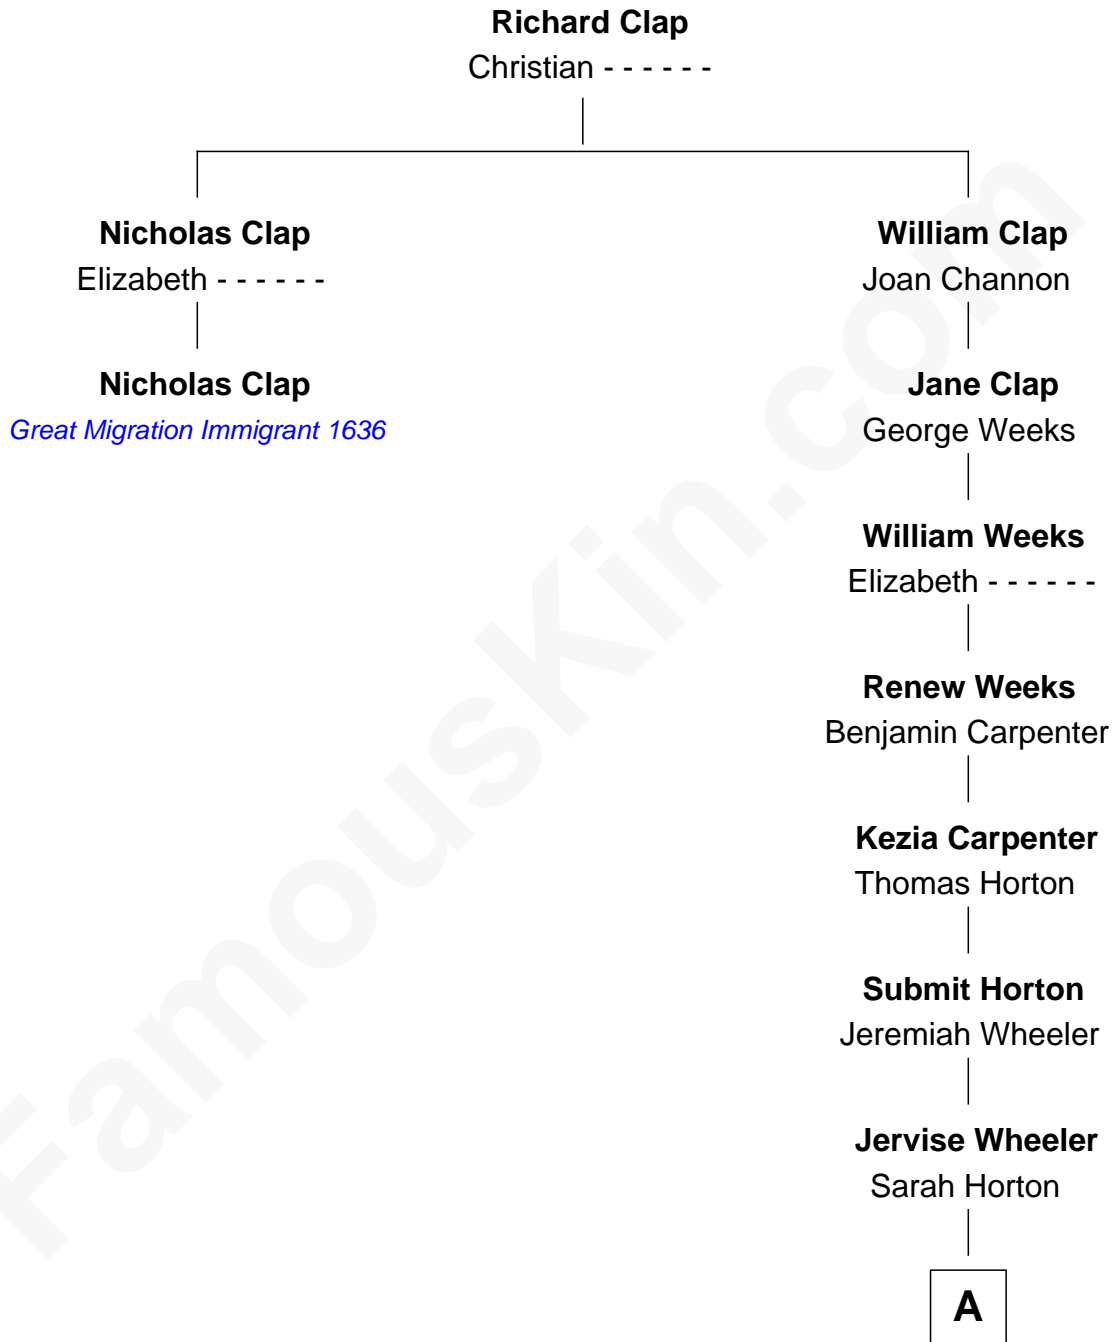

## Relationship Chart of

### Nicholas Clap

(c1612 - 1679) *Great Migration Immigrant 1636*

1st cousin 12 times removed of

### Jonathan Bush

*Co-founder and CEO of athenahealth*

**A**

**Betsey S. Wheeler**

Levi Pierce

**Elizabeth Slade Pierce**

Cortland Philip Livingston Butler

**Mary Elizabeth Butler**