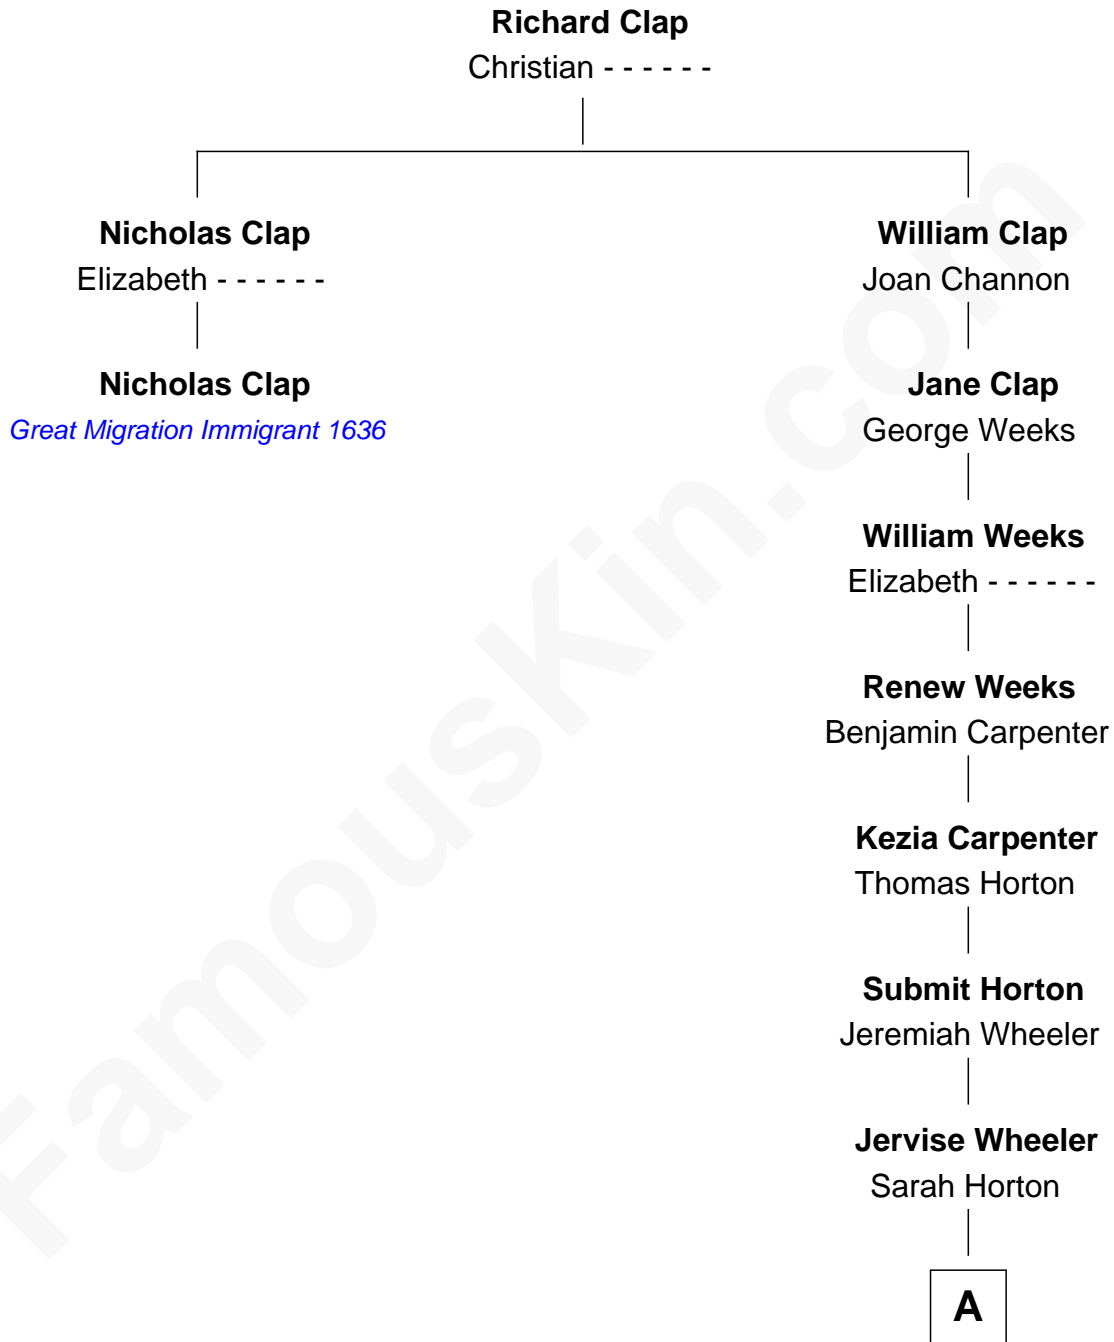

FamousKin.com

Relationship Chart of

Nicholas Clap

(c1612 - 1679) *Great Migration Immigrant 1636*

1st cousin 12 times removed of

Billy Bush

TV Personality and Host

A

Betsey S. Wheeler

Levi Pierce

Elizabeth Slade Pierce

Cortland Philip Livingston Butler

Mary Elizabeth Butler

Robert Emmet Sheldon

Flora Sheldon

Samuel Prescott Bush