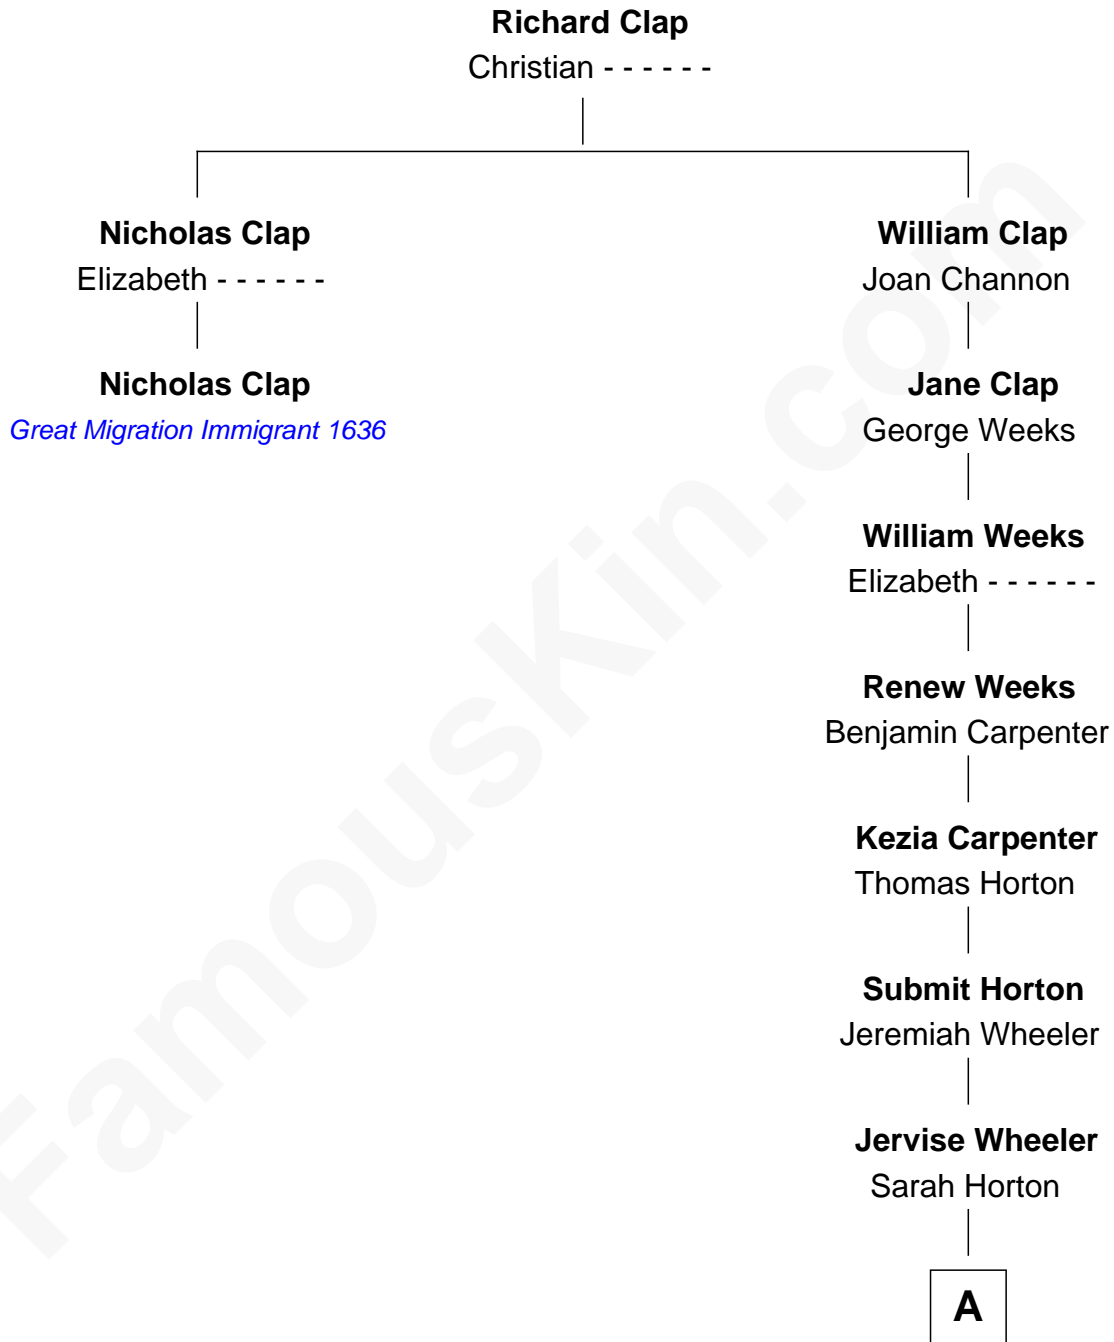

# FamousKin.com

## Relationship Chart of

### Nicholas Clap

(c1612 - 1679) *Great Migration Immigrant 1636*

1st cousin 11 times removed of

**George H. W. Bush**  
41st U.S. President

**A**

**Betsey S. Wheeler**

Levi Pierce

**Elizabeth Slade Pierce**