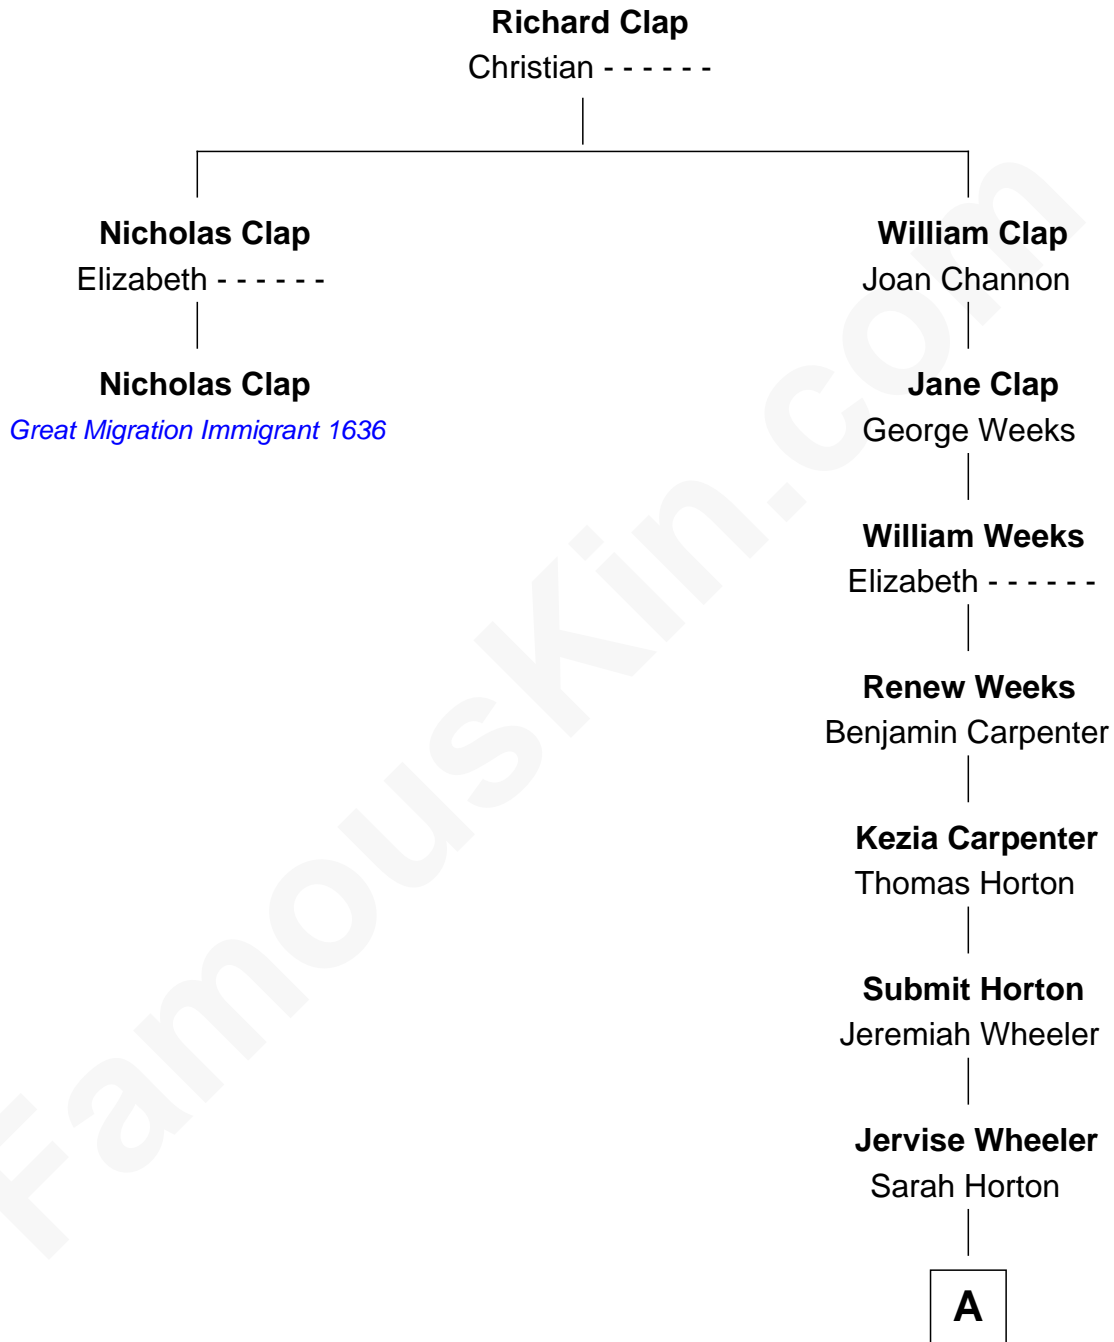

# FamousKin.com

## Relationship Chart of

### Nicholas Clap

(c1612 - 1679) *Great Migration Immigrant 1636*

1st cousin 12 times removed of

**George W. Bush**  
43rd U.S. President

**A**

**Betsey S. Wheeler**

Levi Pierce

**Elizabeth Slade Pierce**