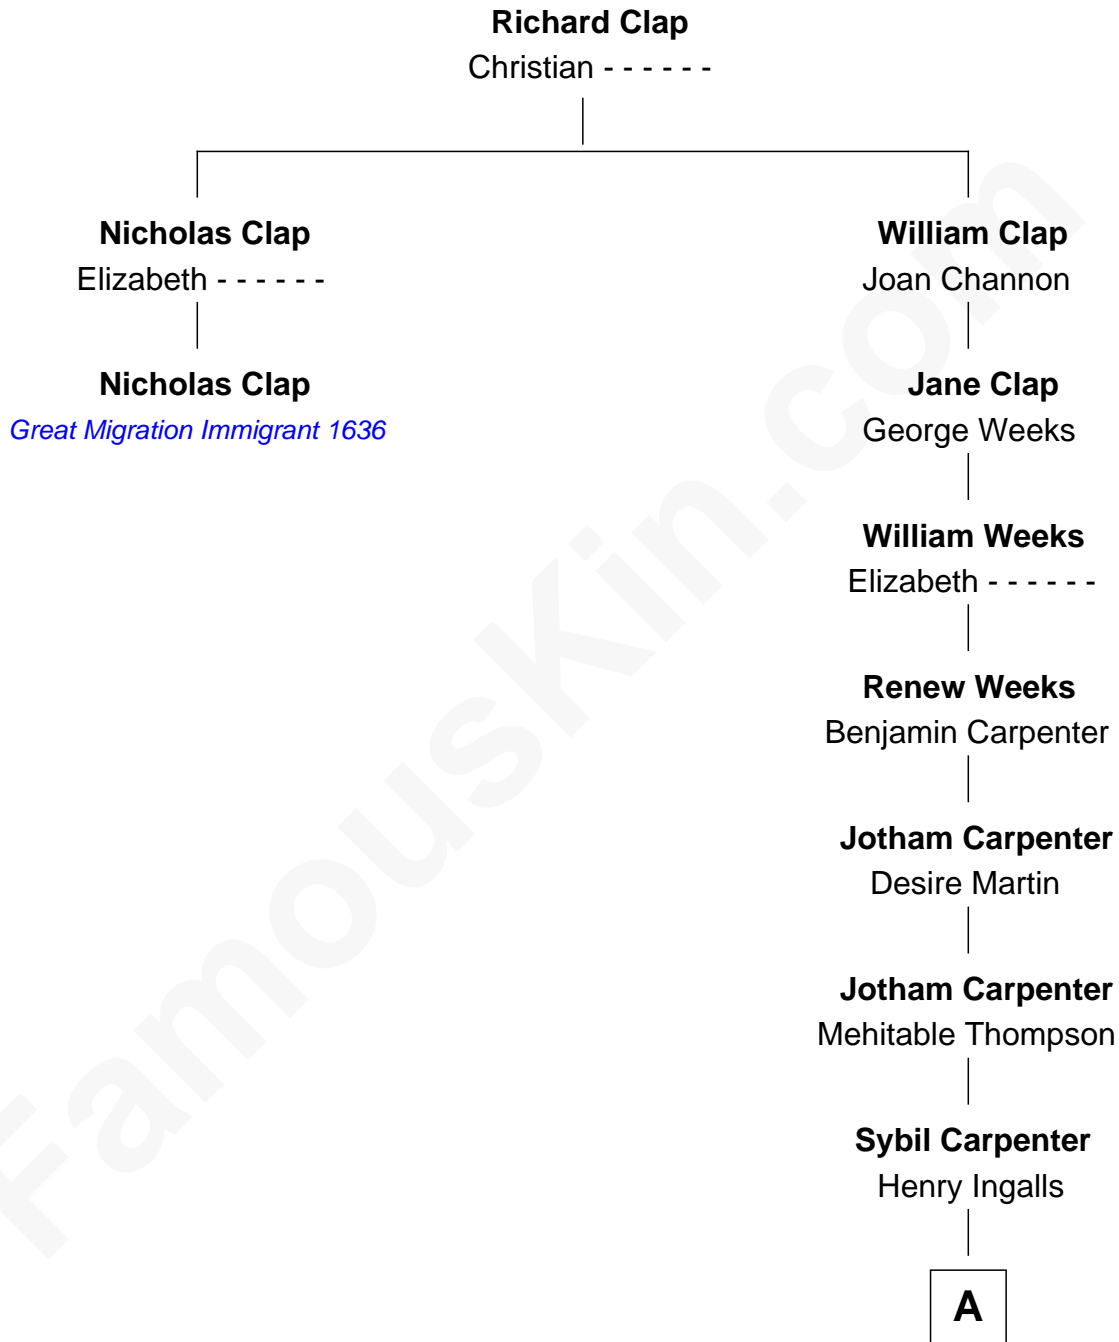

# FamousKin.com

## Relationship Chart of

### Nicholas Clap

(c1612 - 1679) *Great Migration Immigrant 1636*

1st cousin 8 times removed of

**James Garfield**  
20th U.S. President

**A**

—  
**Mehitable Ingalls**

James Ballou

—  
**Eliza Ballou**