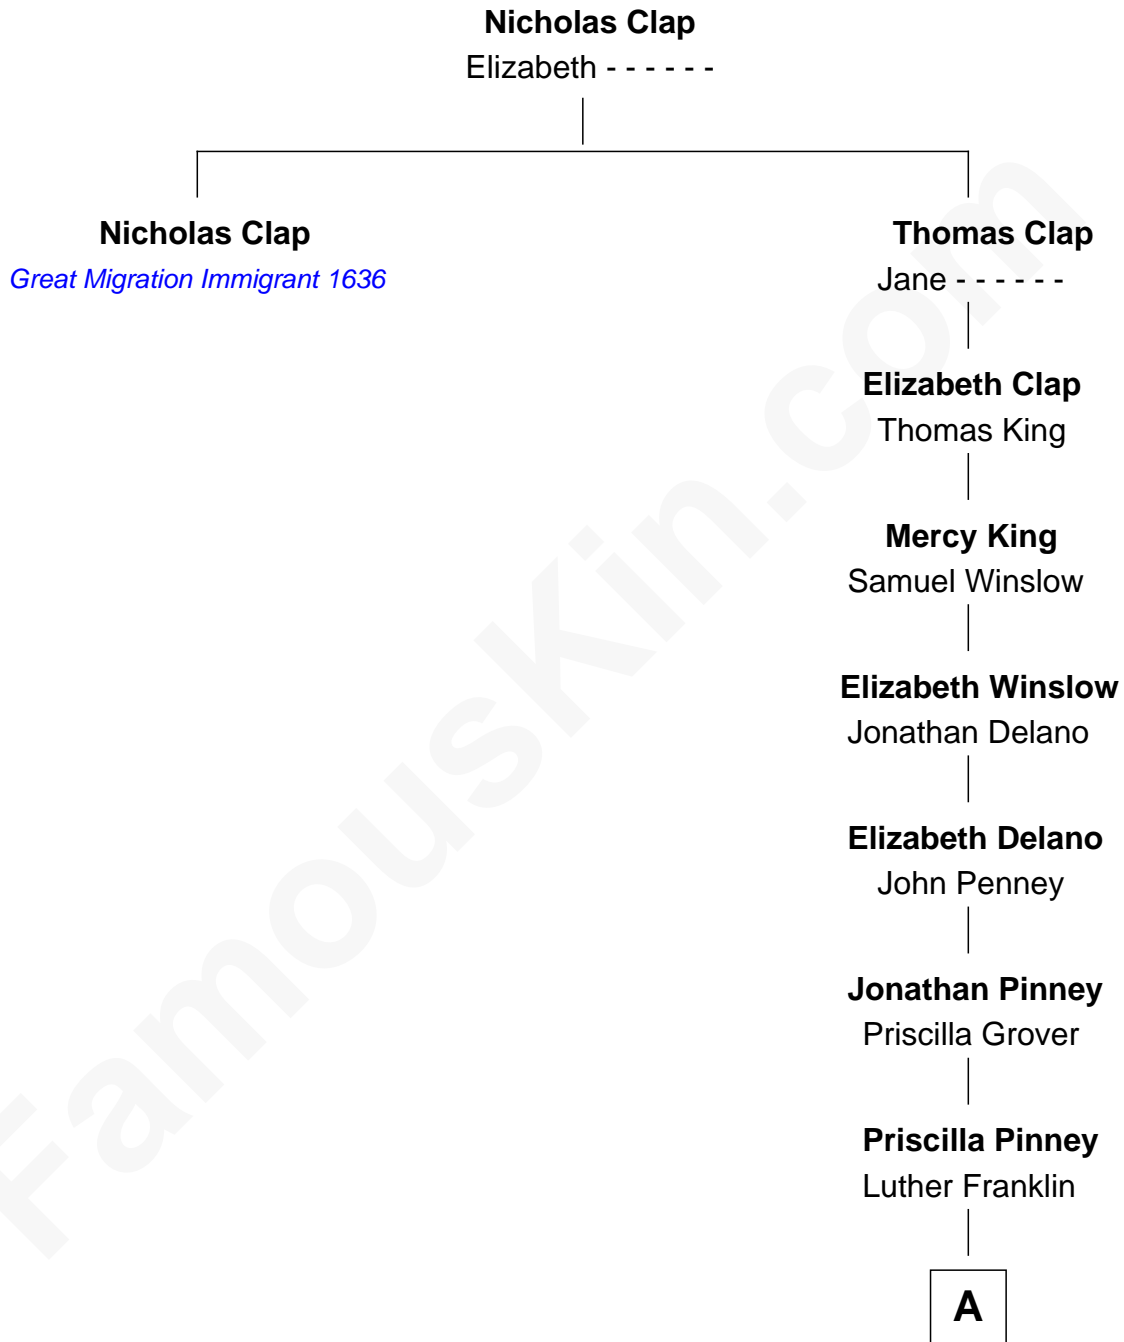

FamousKin.com Relationship Chart of

Nicholas Clap

(c1612 - 1679) *Great Migration Immigrant 1636*

7th great-granduncle of

Calvin Coolidge

30th U.S. President

A

Abigail Pinney Franklin

Hiram Dunlap Moor

Victoria Josephine Moor

Col. John Calvin Coolidge

Calvin Coolidge

30th U.S. President

FamousKin.com