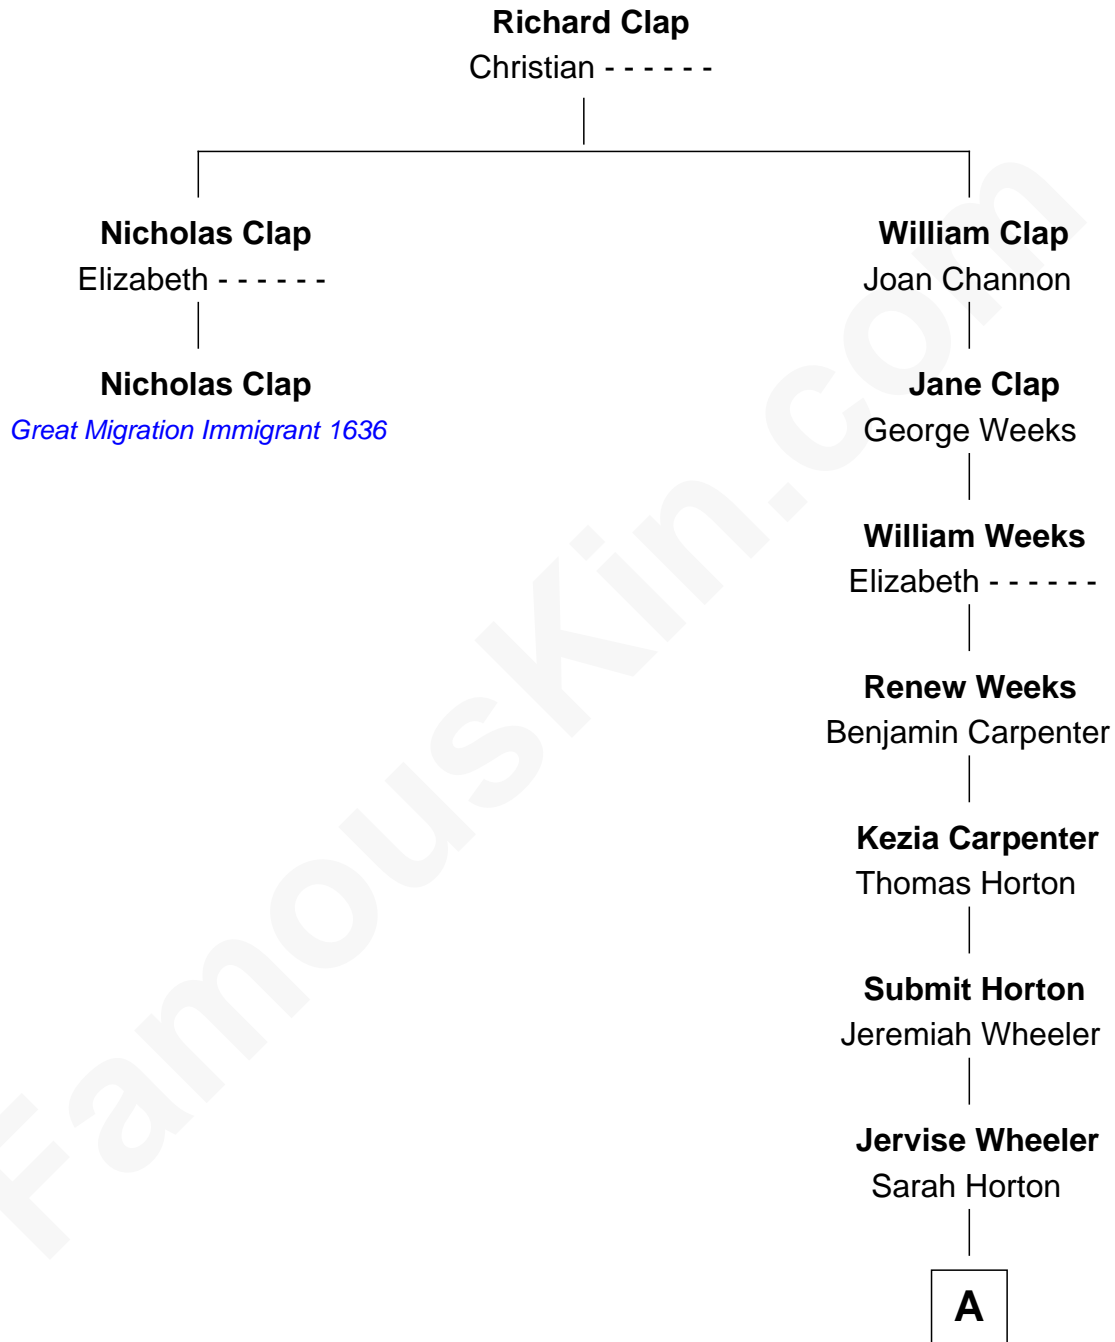

FamousKin.com

Relationship Chart of

Nicholas Clap

(c1612 - 1679) *Great Migration Immigrant 1636*

1st cousin 12 times removed of

Jeb Bush

43rd Governor of Florida