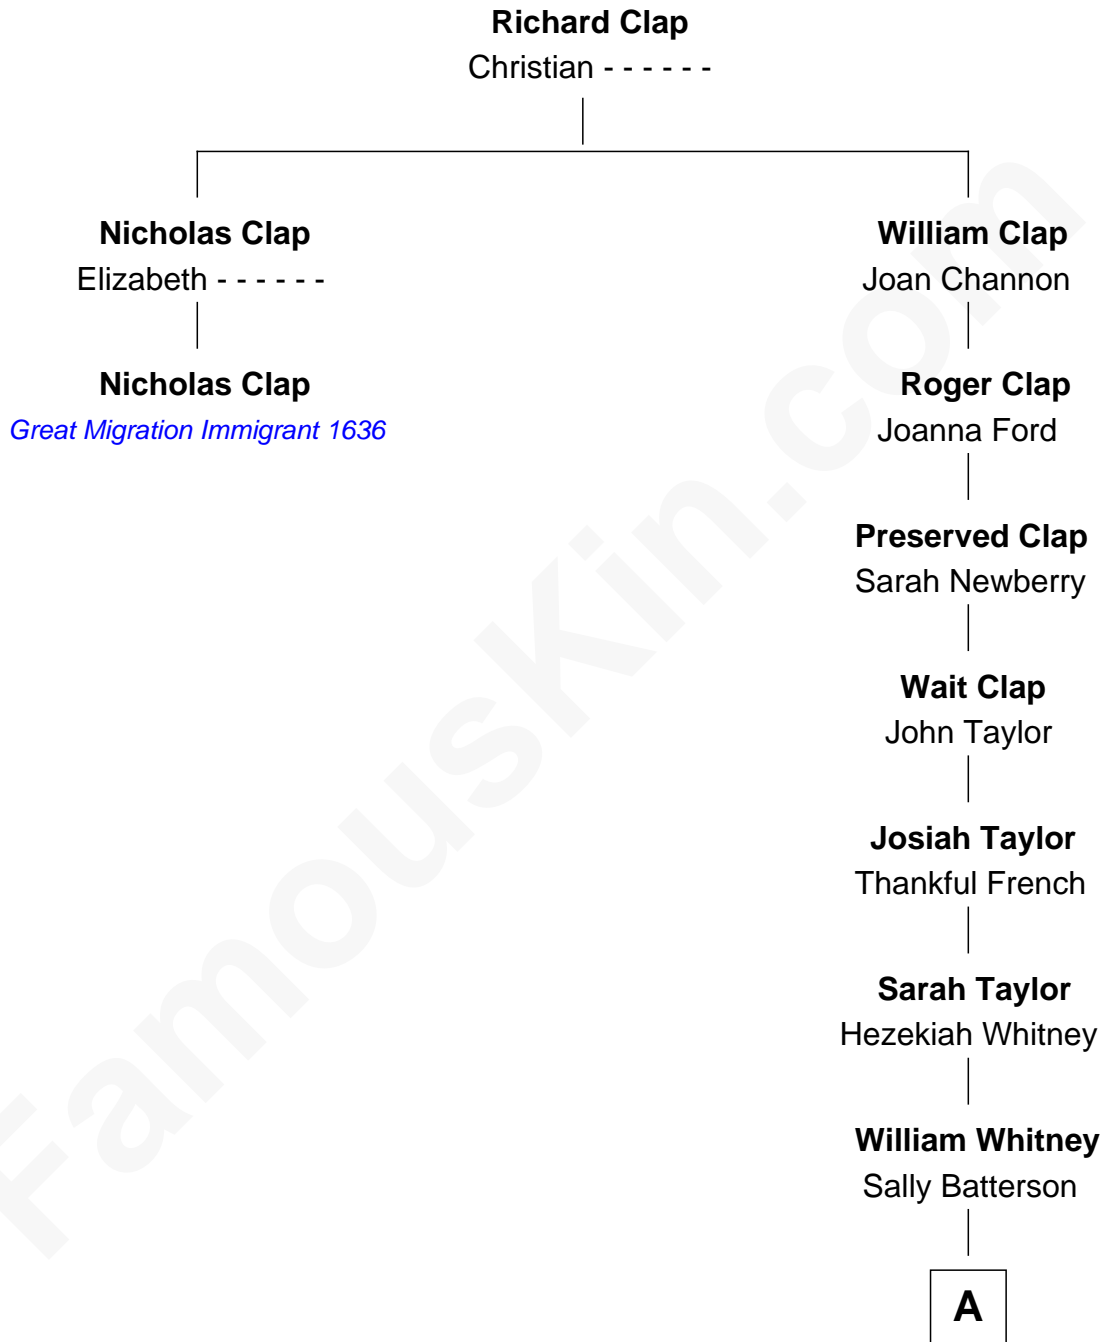

FamousKin.com

Relationship Chart of

Nicholas Clap

(c1612 - 1679) *Great Migration Immigrant 1636*

1st cousin 11 times removed of

Mike Huckabee

44th Governor of Arkansas

A

|
Jesse Bedient Whitney

Emily Brown

|
Scott Massena Whitney

Mary A. Bell

|
Charles O. Whitney

Sarah R. Sickler

|
Eva Lorena Whitney

William Thomas Elder