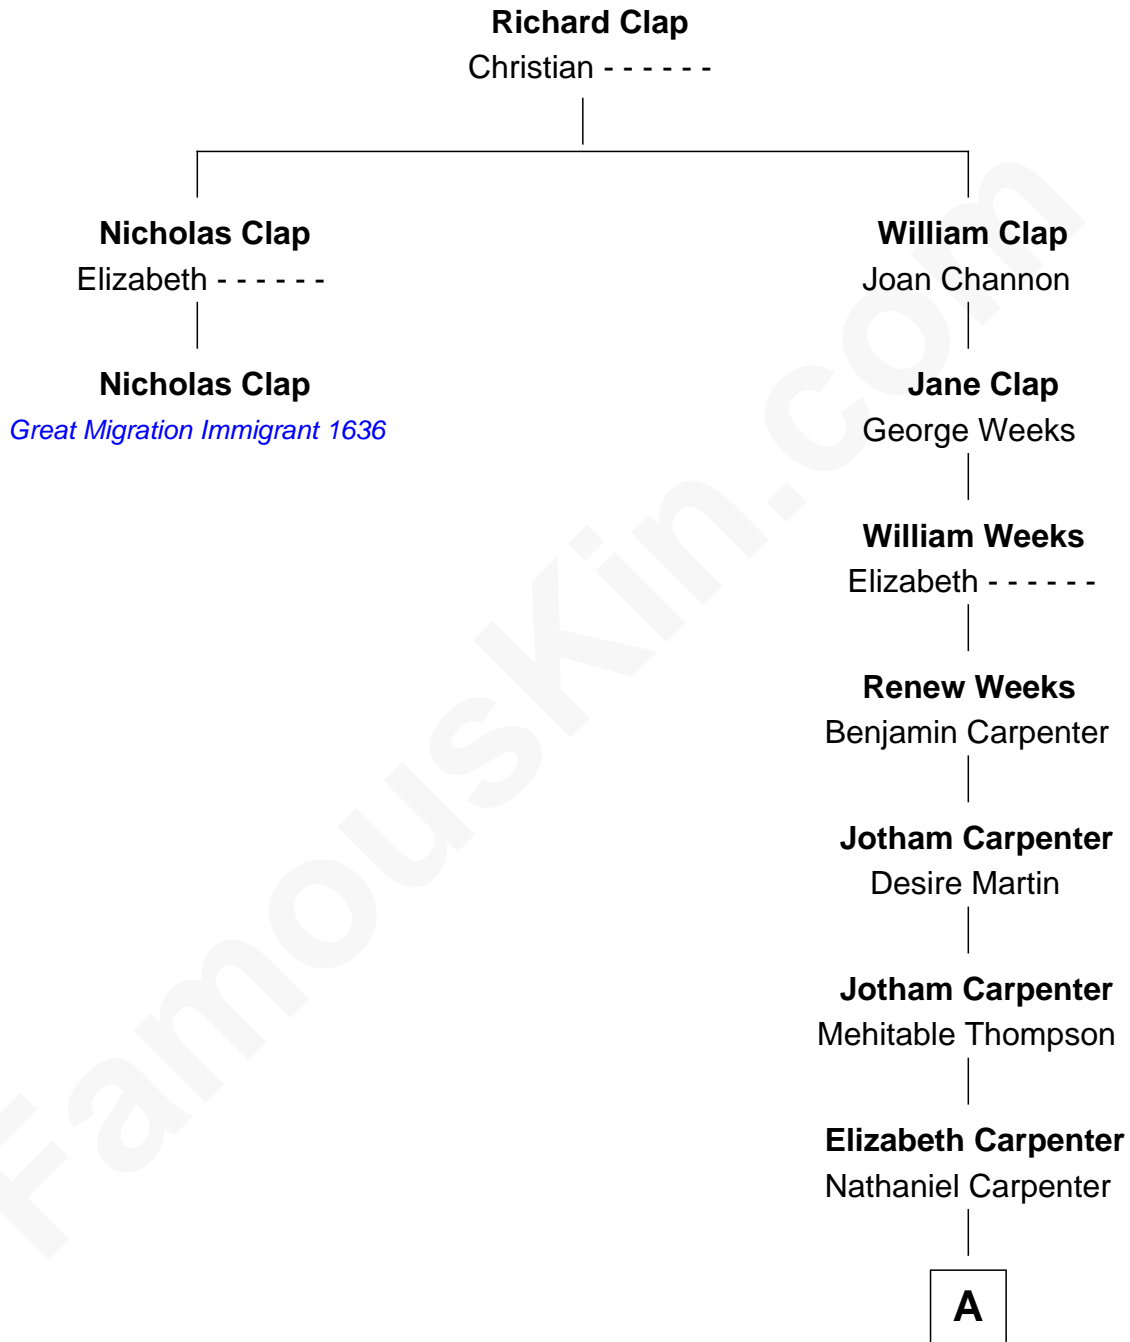

## Relationship Chart of

### Nicholas Clap

(c1612 - 1679) *Great Migration Immigrant 1636*

1st cousin 8 times removed of

### John Wellborn Root

1893 *Chicago Columbian Exposition Architect*

**A**

—  
**Elizabeth Carpenter**

Salmon Root

—  
**Sidney Root**

Mary H. Clark

—  
**John Wellborn Root**