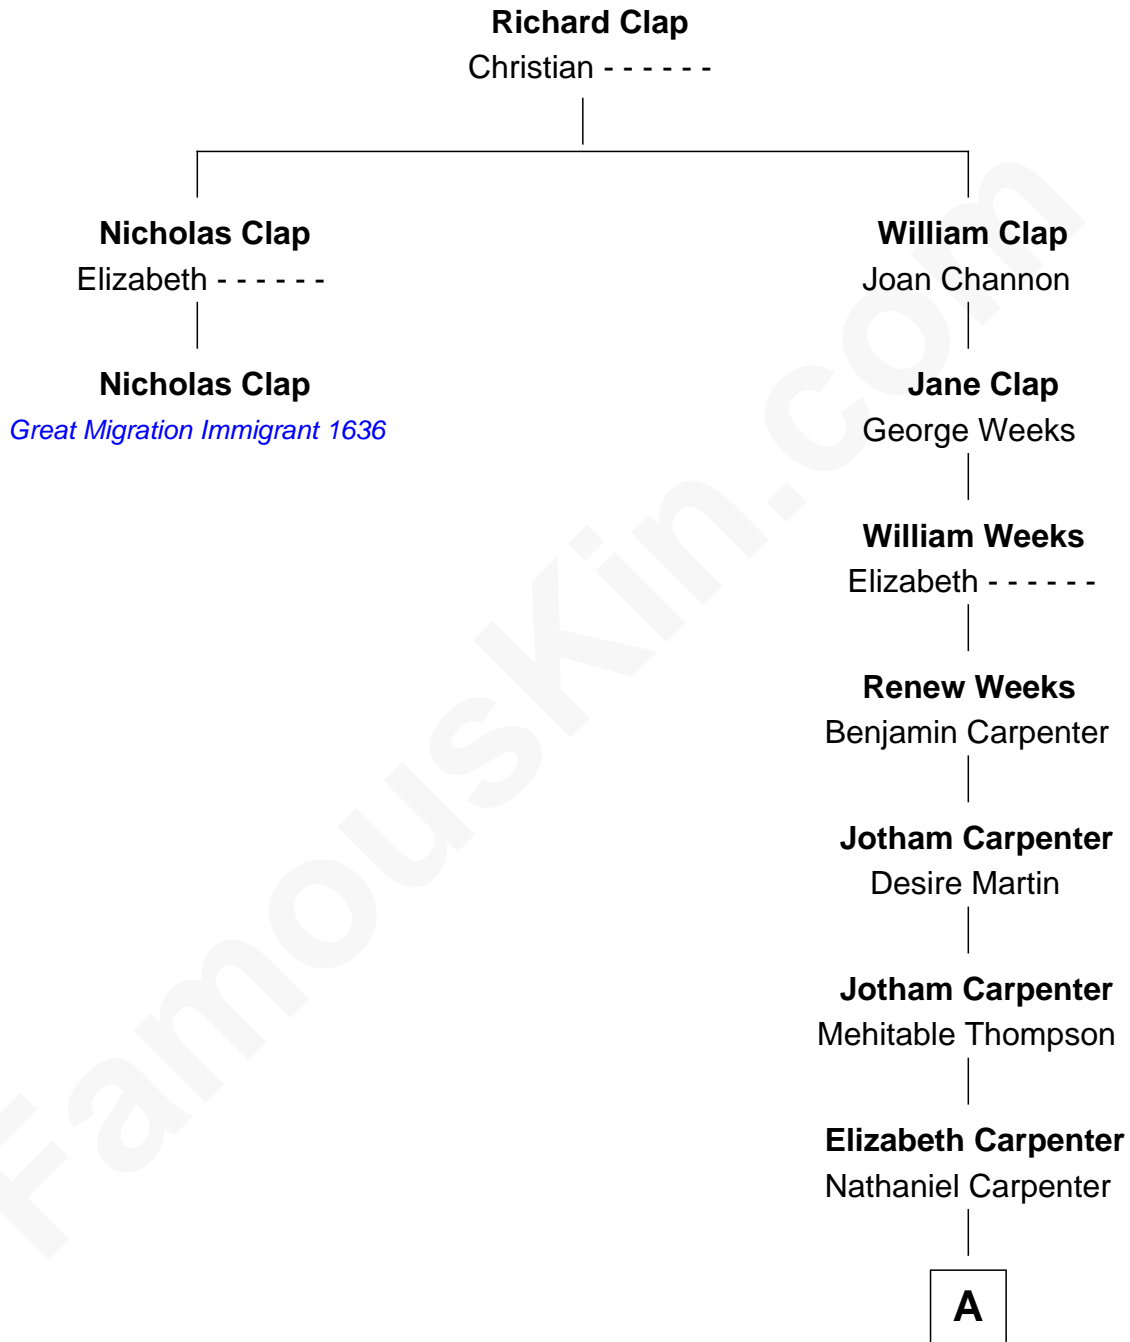

FamousKin.com

Relationship Chart of

Nicholas Clap

(c1612 - 1679) *Great Migration Immigrant 1636*

1st cousin 11 times removed of

John Lithgow

Stage, TV, and Movie Actor

A

Elizabeth Carpenter

Salmon Root

Amanda Root

Warren Mattoon Graves

Albert Mattoon Graves

Mary E. Bronson

Eva Bronson Graves

Rev. Orlo Josiah Price