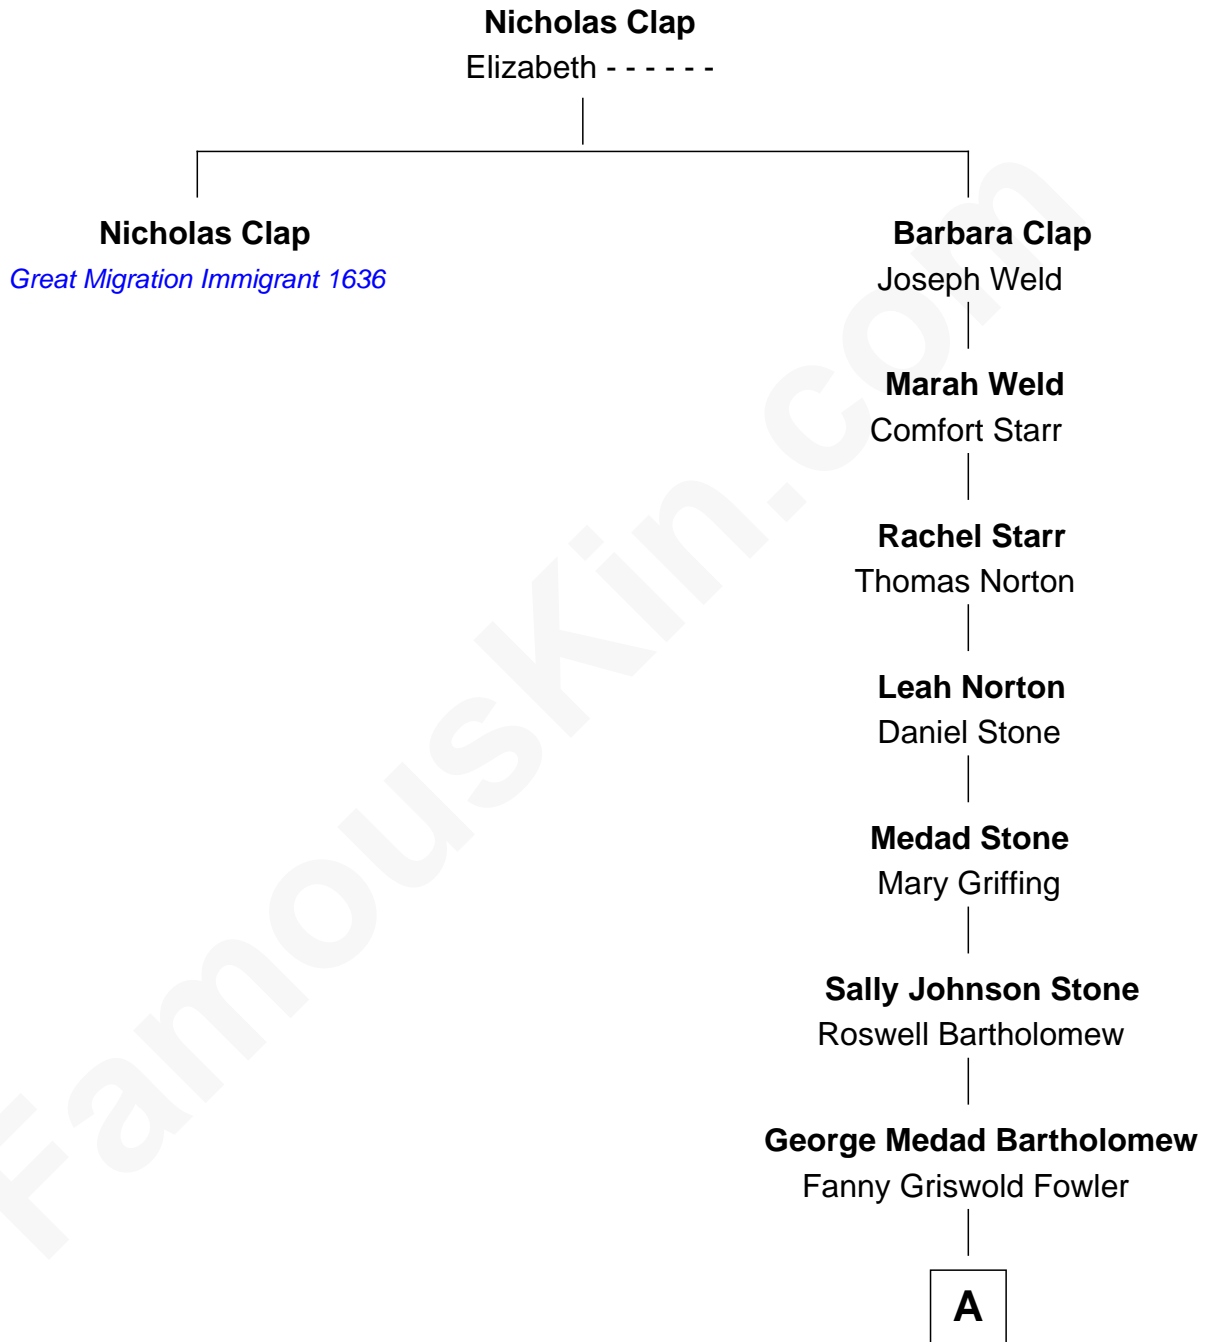

FamousKin.com Relationship Chart of

Nicholas Clap

(c1612 - 1679) *Great Migration Immigrant 1636*

8th great-granduncle of

Bill Weld

68th Governor of Massachusetts

A

|
Fanny Elizabeth Bartholomew

Dr. Francis Minot Weld

|
Francis Minot Weld

Margaret Low White

|
David Weld

Mary Blake Nichols

|
Bill Weld

68th Governor of Massachusetts