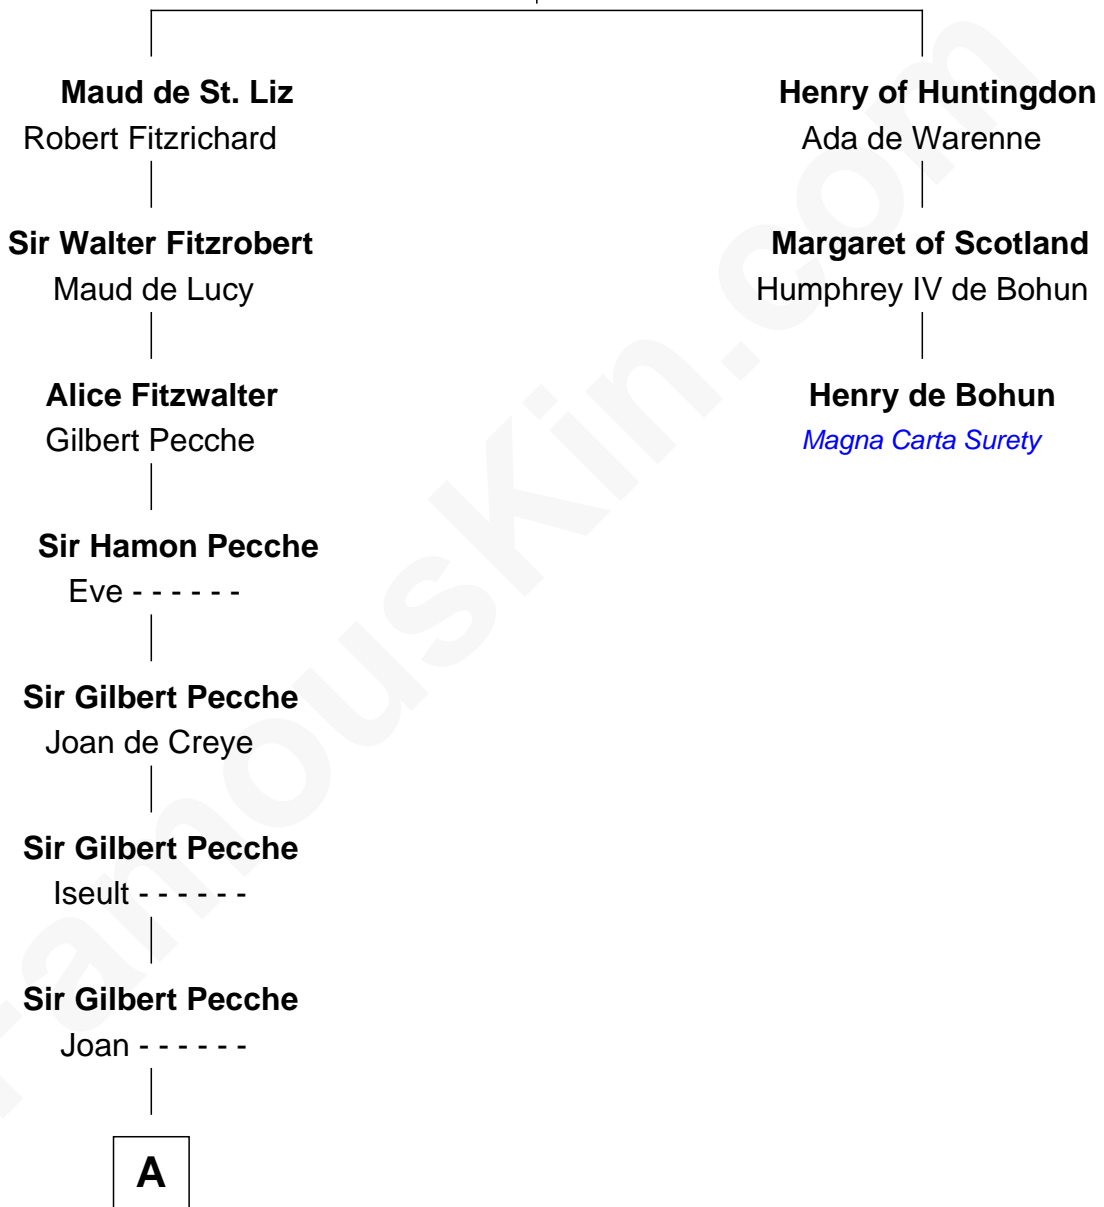

Maud of Northumberland

with husband
Simon I de St. Liz

with husband
David I, King of Scotland