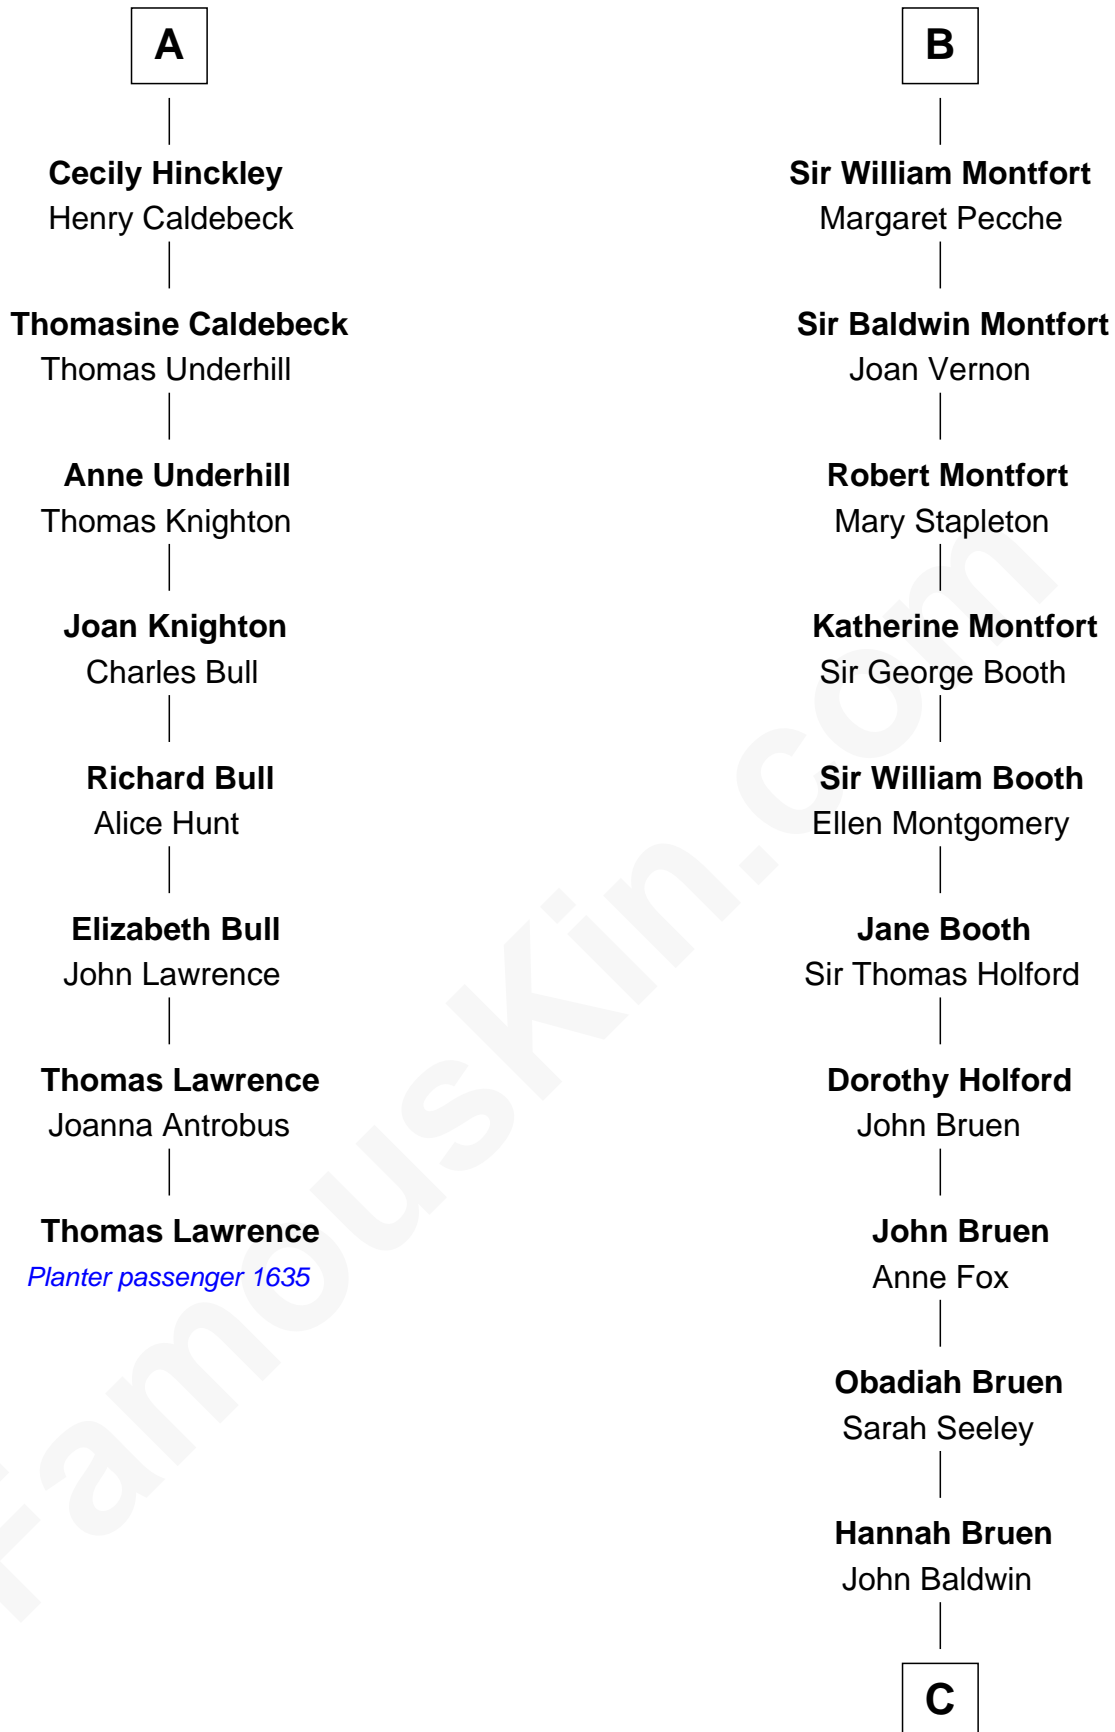

FamousKin.com

Relationship Chart of

Thomas Lawrence

(c1619/20 - c1703) Planter passenger 1635

14th cousin 5 times removed of

Isaac Tichenor

3rd and 5th Governor of Vermont

C

—
Elizabeth Baldwin

Daniel Tichenor

—
Daniel Tichenor

Susanna Guerin

—
Isaac Tichenor

3rd and 5th Governor of Vermont

FamousKin.com