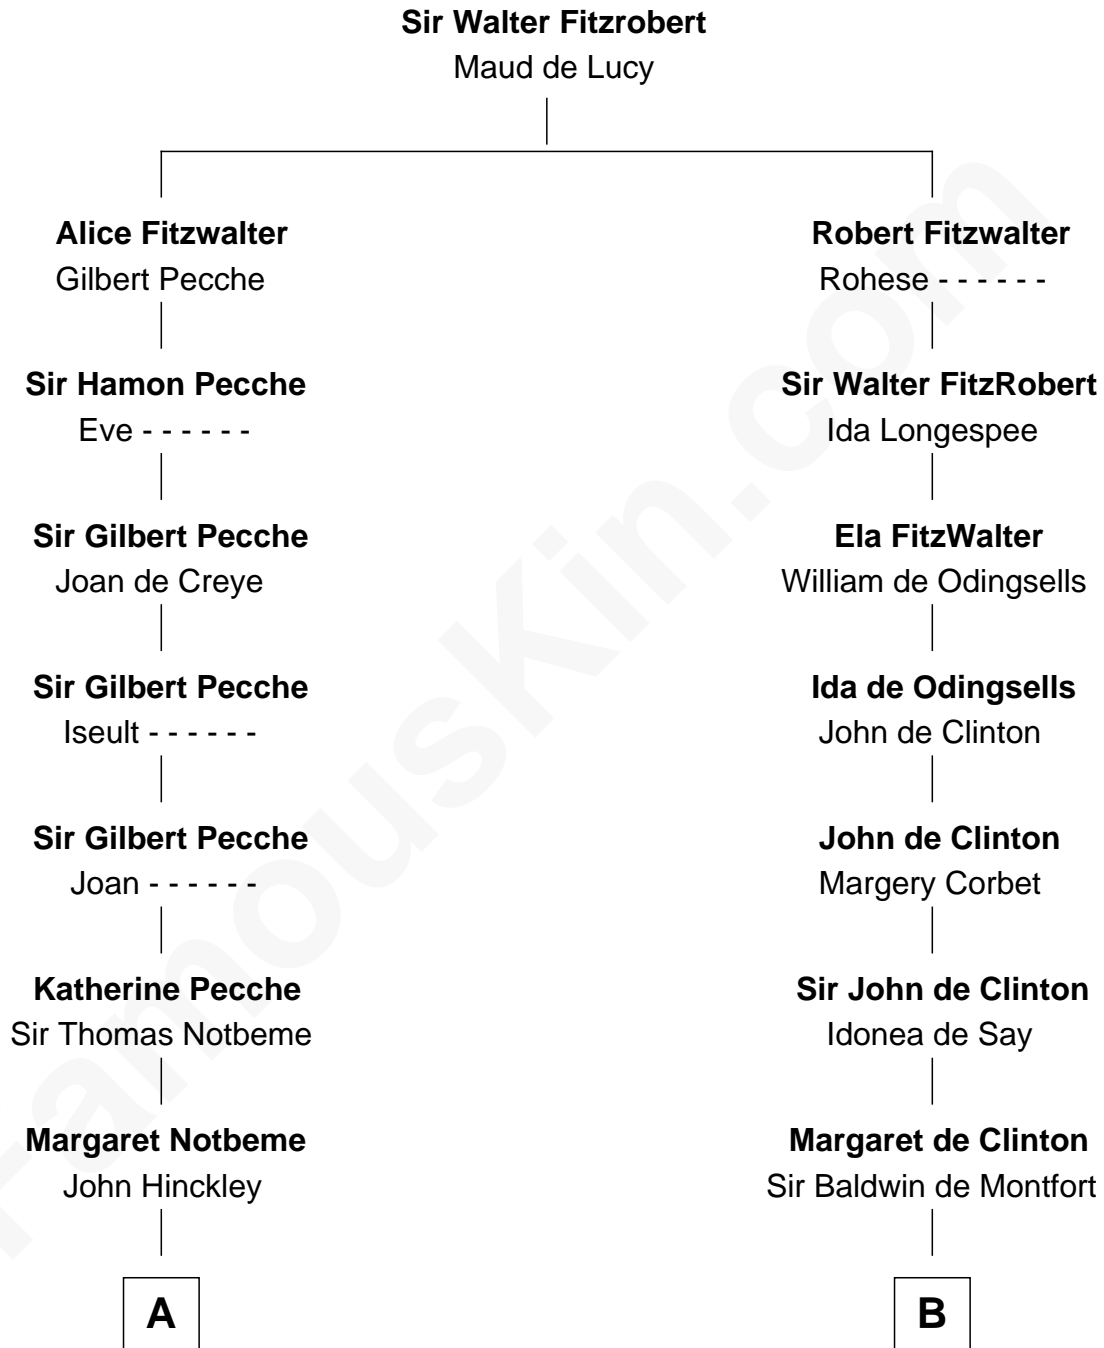

FamousKin.com

Relationship Chart of

Thomas Lawrence

(c1619/20 - c1703) Planter passenger 1635

14th cousin 5 times removed of

Isaac Tichenor

3rd and 5th Governor of Vermont

C

—
Elizabeth Baldwin

Daniel Tichenor

—
Daniel Tichenor

Susanna Guerin

—
Isaac Tichenor

3rd and 5th Governor of Vermont

FamousKin.com