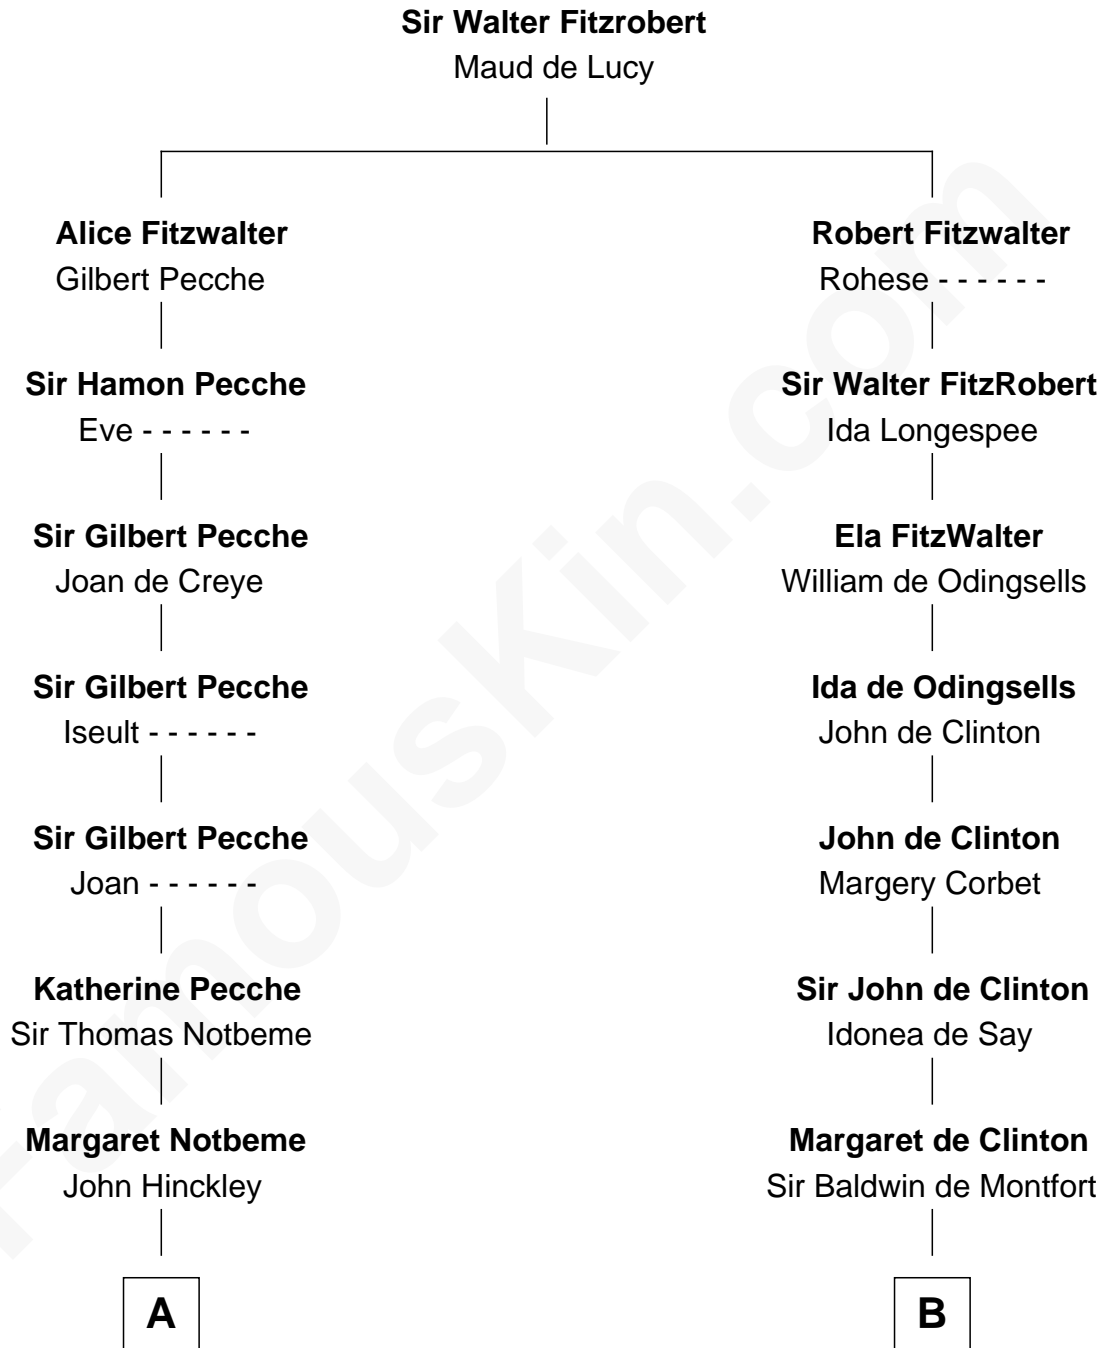

FamousKin.com

Relationship Chart of

Thomas Lawrence

(c1619/20 - c1703) Planter passenger 1635

14th cousin 7 times removed of

Isaac Taylor Tichenor

President of Auburn University

C

Elizabeth Baldwin

Daniel Tichenor

Joseph Tichenor

Elizabeth - - - - -

Daniel Tichenor

Anna Byram

James Tichenor

Margaret Bennett

Isaac Taylor Tichenor

President of Auburn University

FamousKin.com