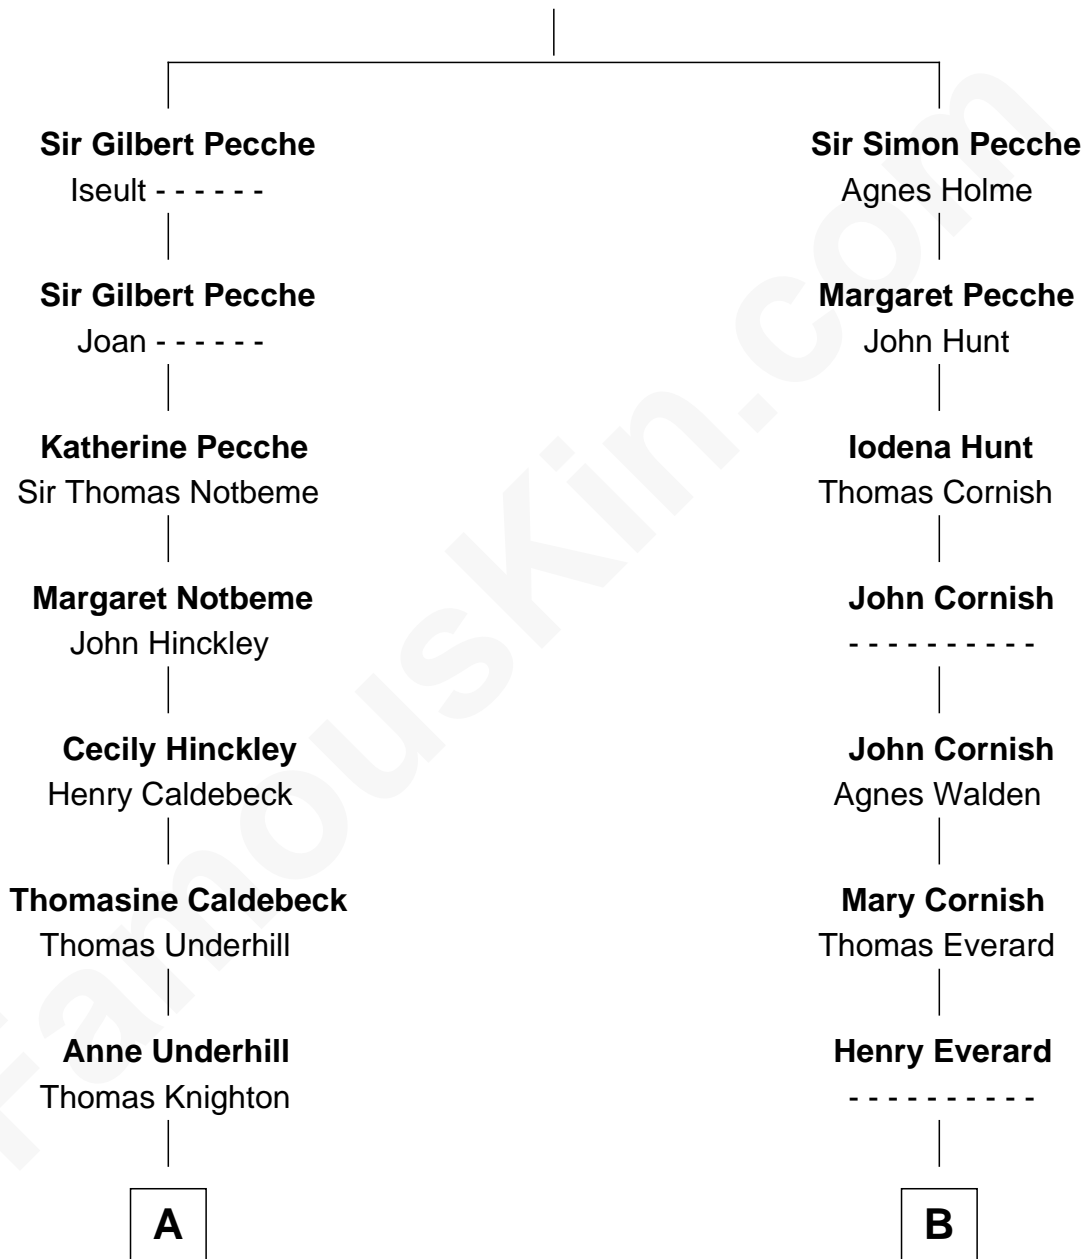

FamousKin.com

Relationship Chart of

Thomas Lawrence

(c1619/20 - c1703) Planter passenger 1635

11th cousin 8 times removed of

Jennifer Coolidge
TV and Movie Actress

Sir Gilbert Pecche
Joan de Creye

C