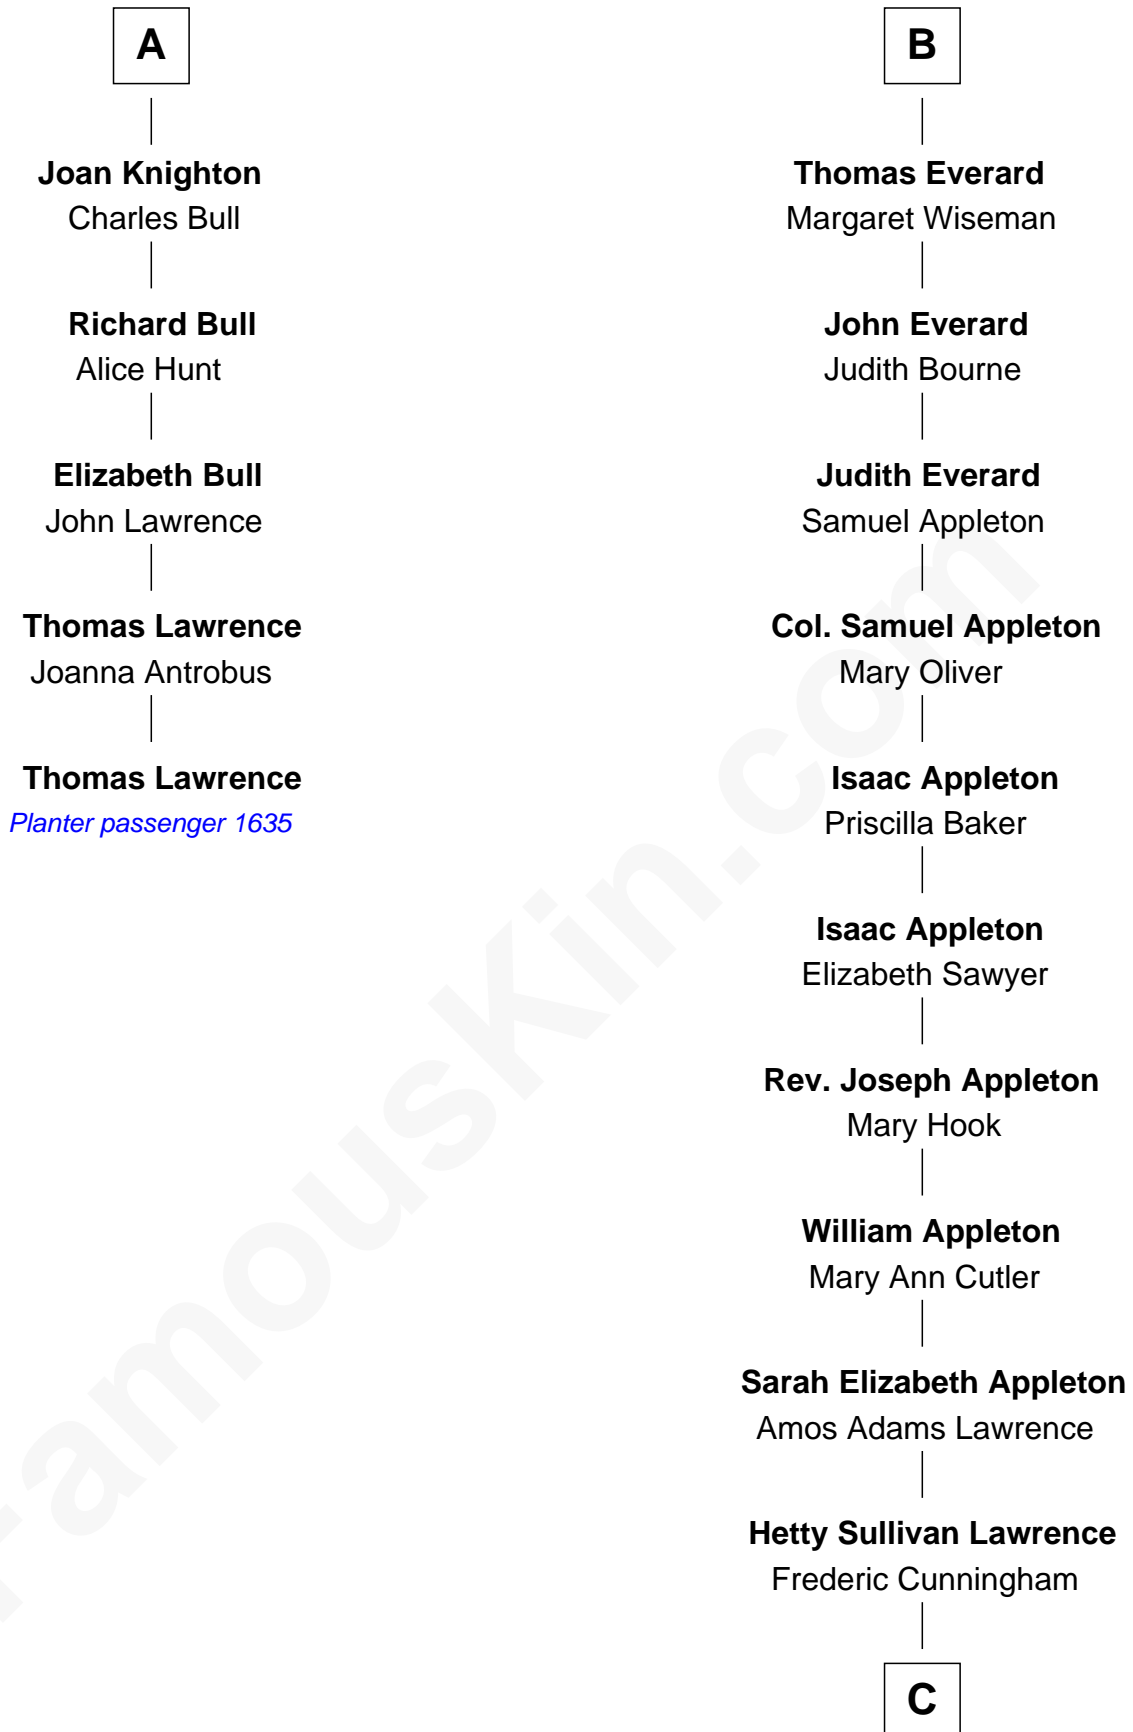

FamousKin.com

Relationship Chart of

Thomas Lawrence

(c1619/20 - c1703) Planter passenger 1635

11th cousin 8 times removed of

Jennifer Coolidge
TV and Movie Actress

Sir Gilbert Pecche
Joan de Creye

C