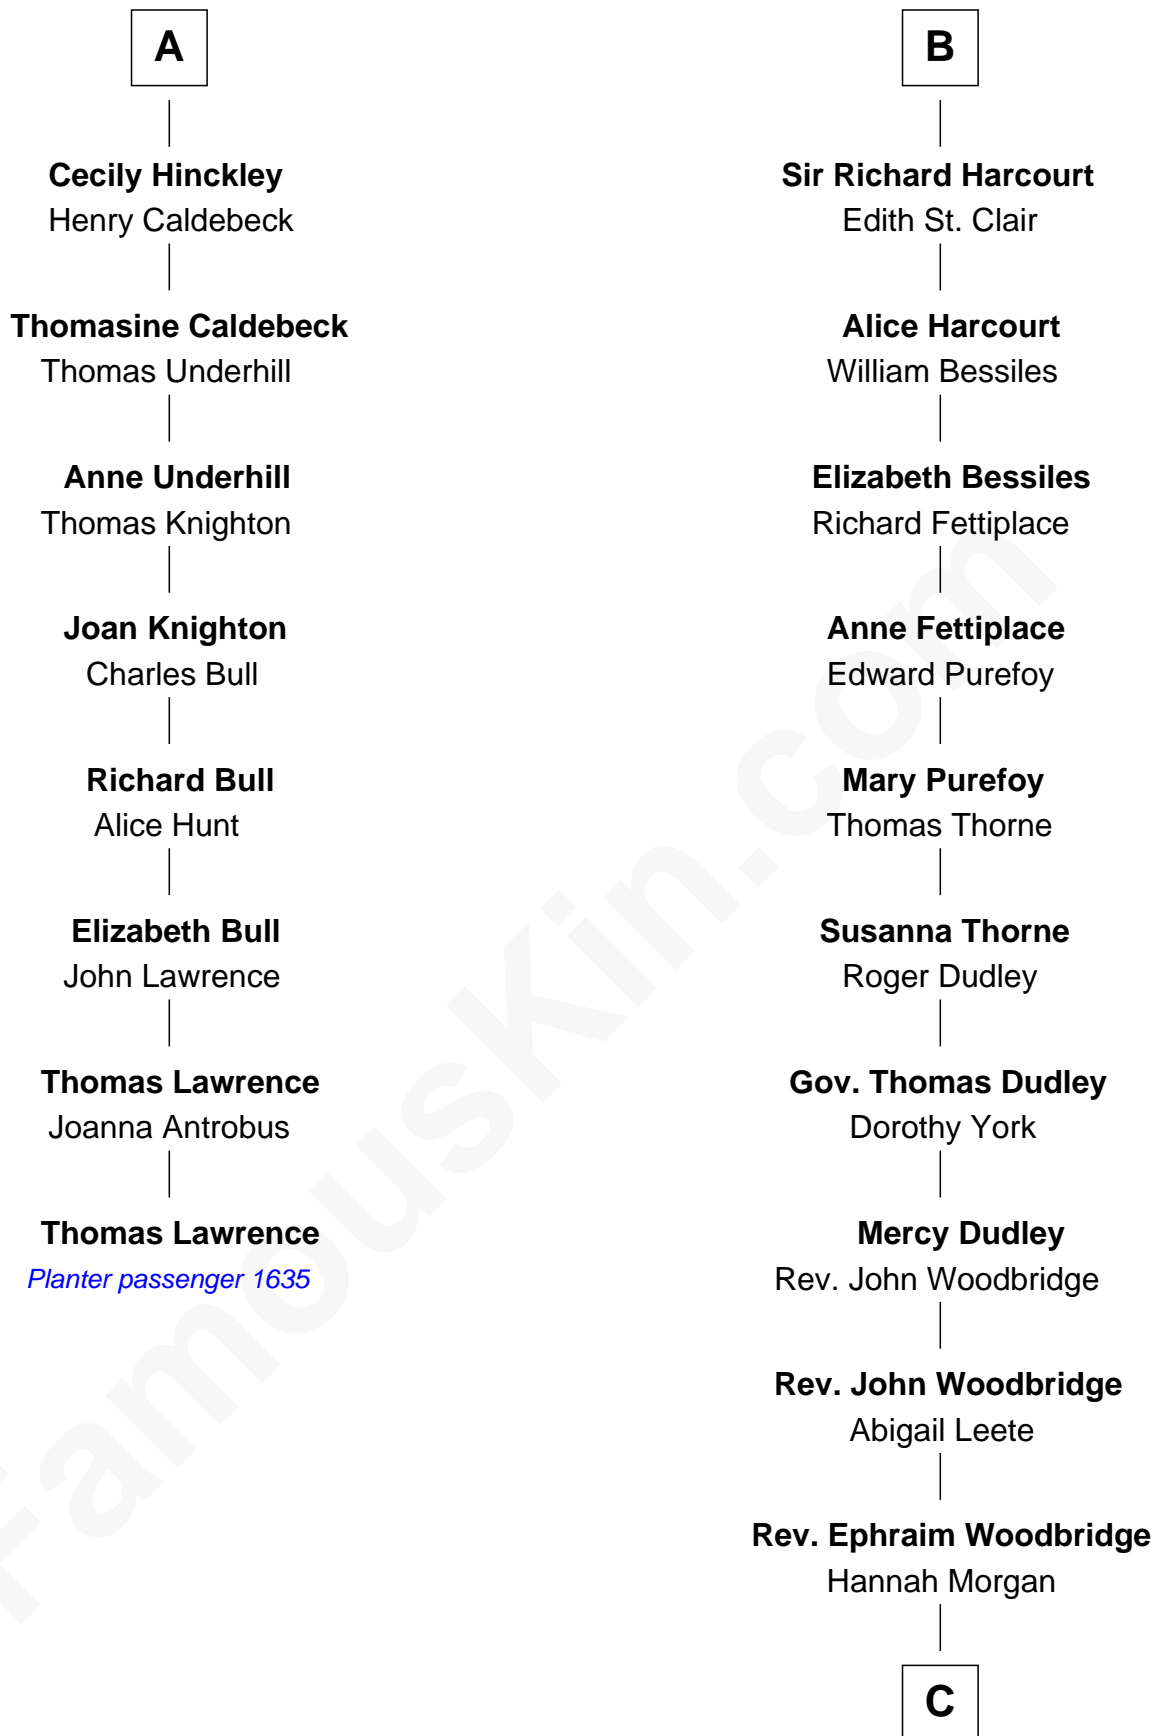

FamousKin.com

Relationship Chart of

Thomas Lawrence

(c1619/20 - c1703) Planter passenger 1635

14th cousin 5 times removed of

William Woodbridge
2nd Governor of Michigan

C

—
Dr. Dudley Woodbridge
Sarah Sheldon

—
Dudley Woodbridge
Lucy Backus

—
William Woodbridge
2nd Governor of Michigan

FamousKin.com