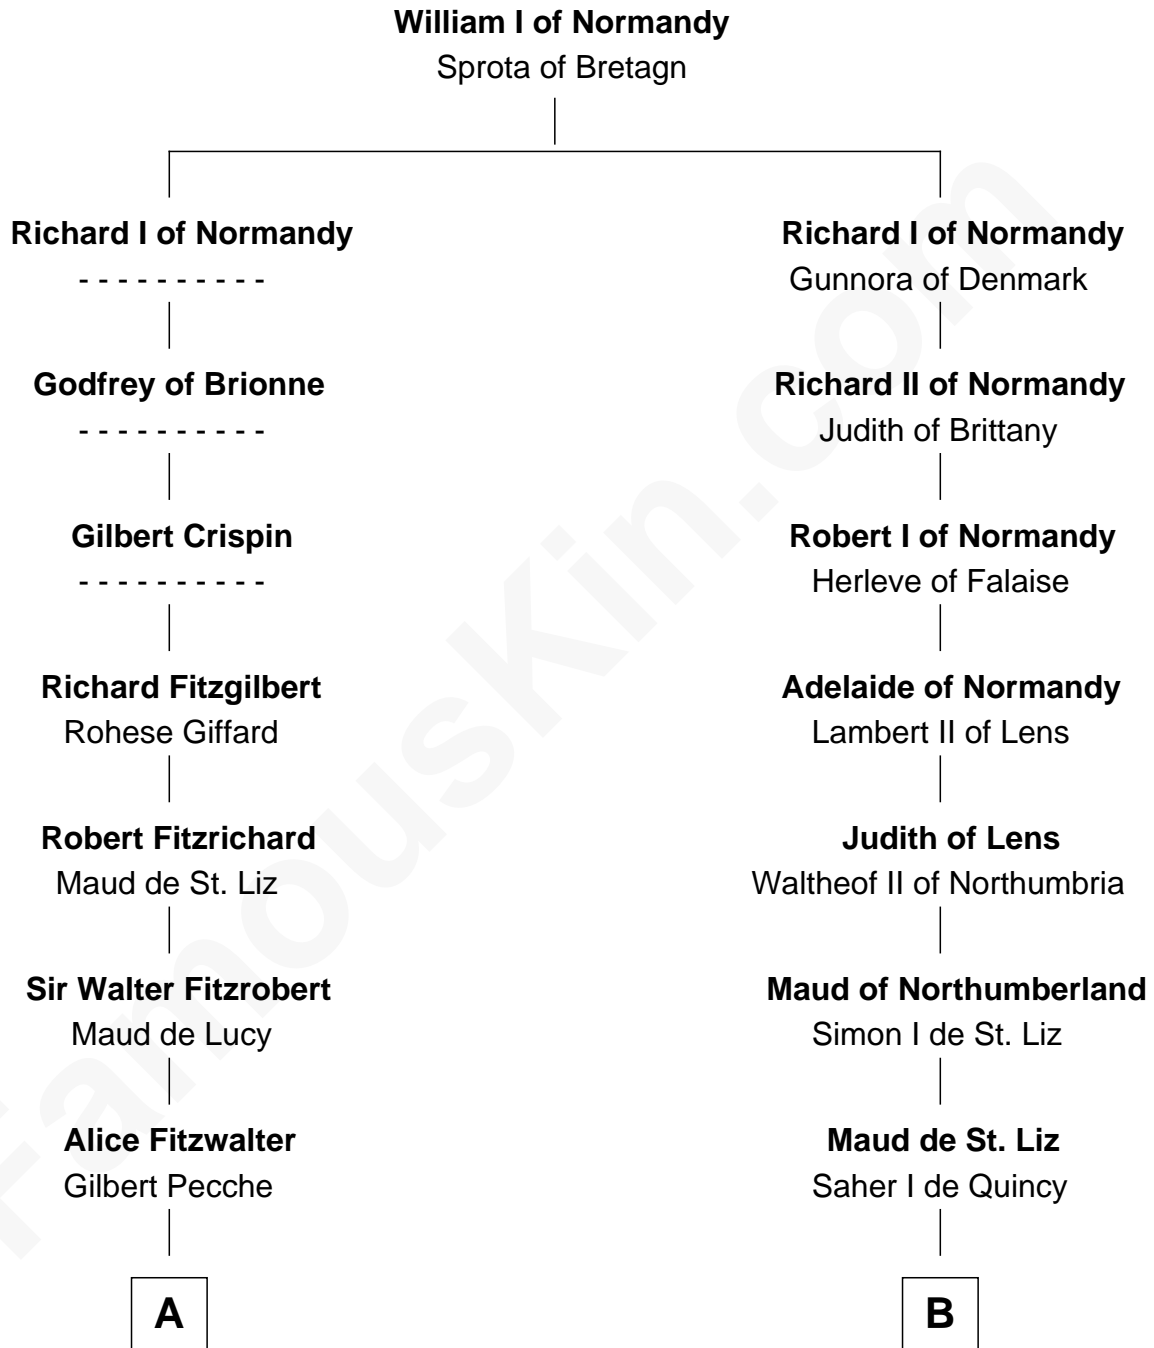

FamousKin.com

Relationship Chart of

Thomas Lawrence

(c1619/20 - c1703) Planter passenger 1635

8th cousin 12 times removed of

William de Huntingfield
Magna Carta Surety

C

Richard Bull

Alice Hunt

Elizabeth Bull

John Lawrence

Thomas Lawrence

Joanna Antrobus

Thomas Lawrence

Planter passenger 1635

FamousKin.com