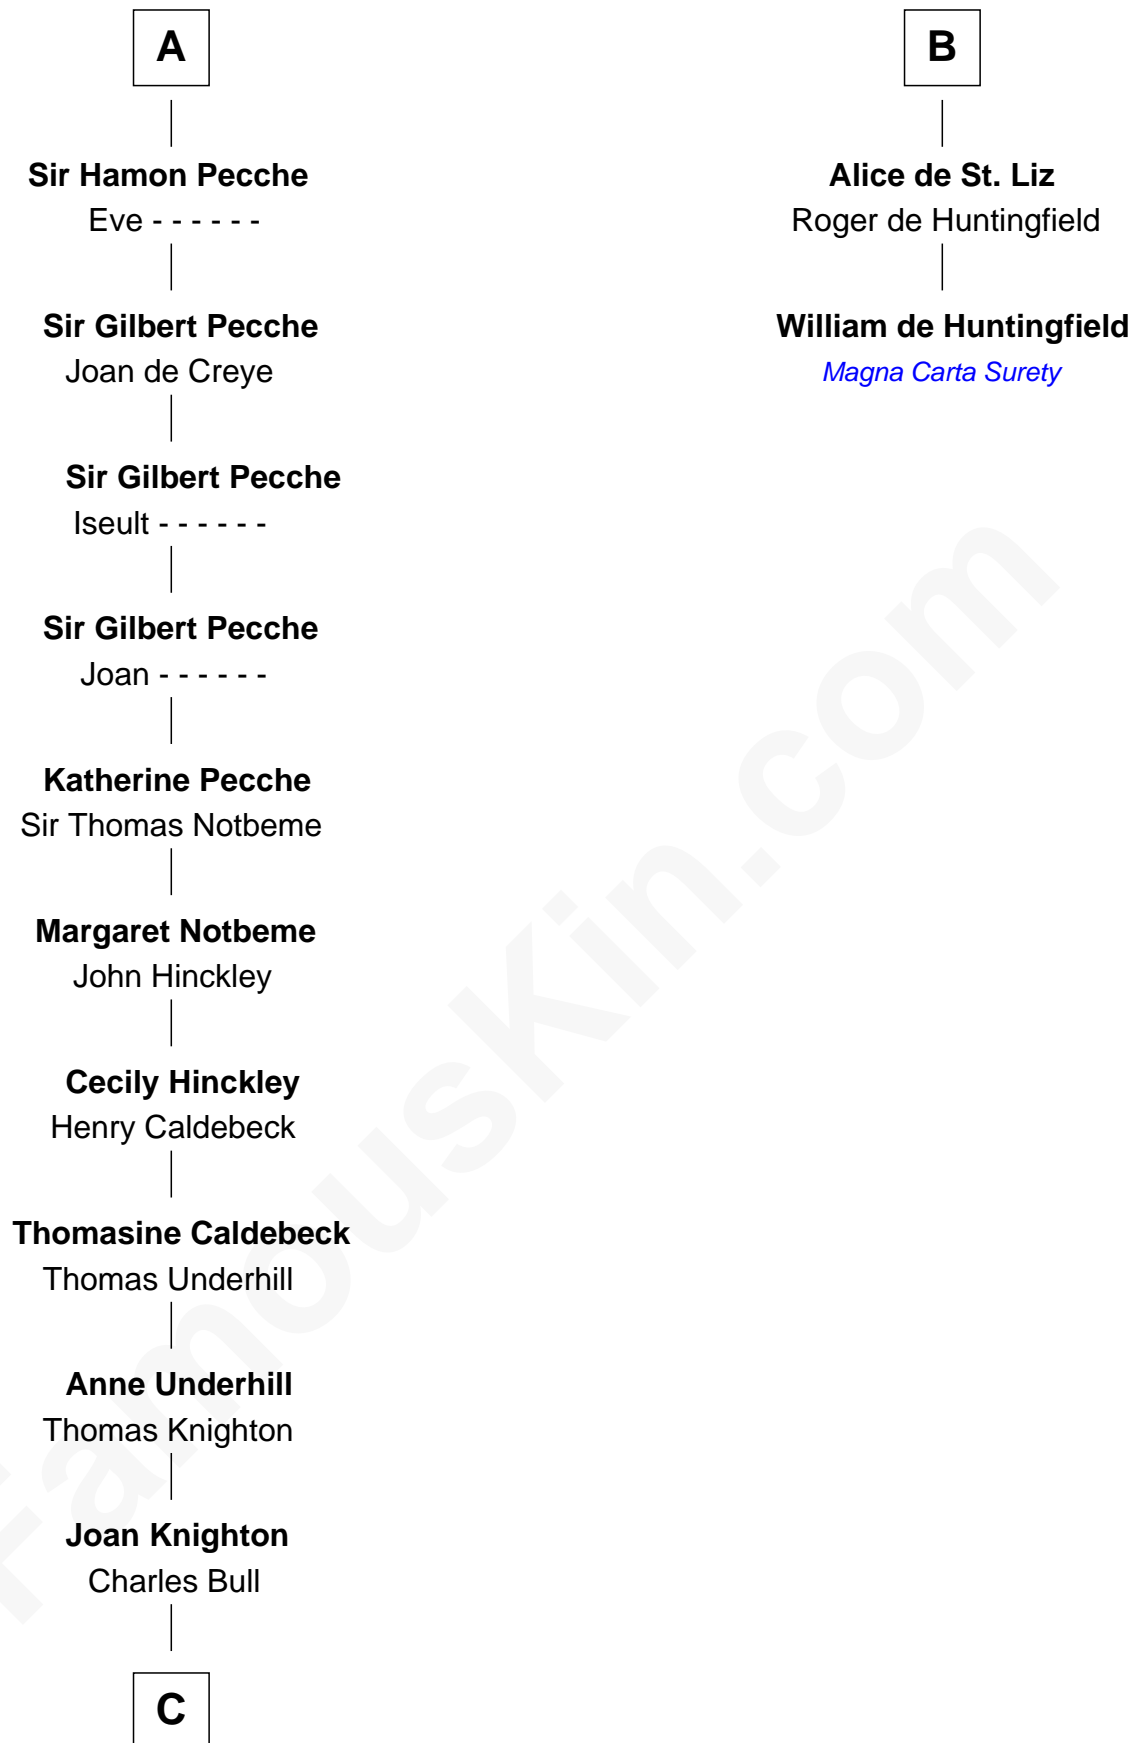

FamousKin.com

Relationship Chart of

Thomas Lawrence

(c1619/20 - c1703) Planter passenger 1635

8th cousin 12 times removed of

William de Huntingfield
Magna Carta Surety

C

Richard Bull

Alice Hunt

Elizabeth Bull

John Lawrence

Thomas Lawrence

Joanna Antrobus

Thomas Lawrence

Planter passenger 1635

FamousKin.com