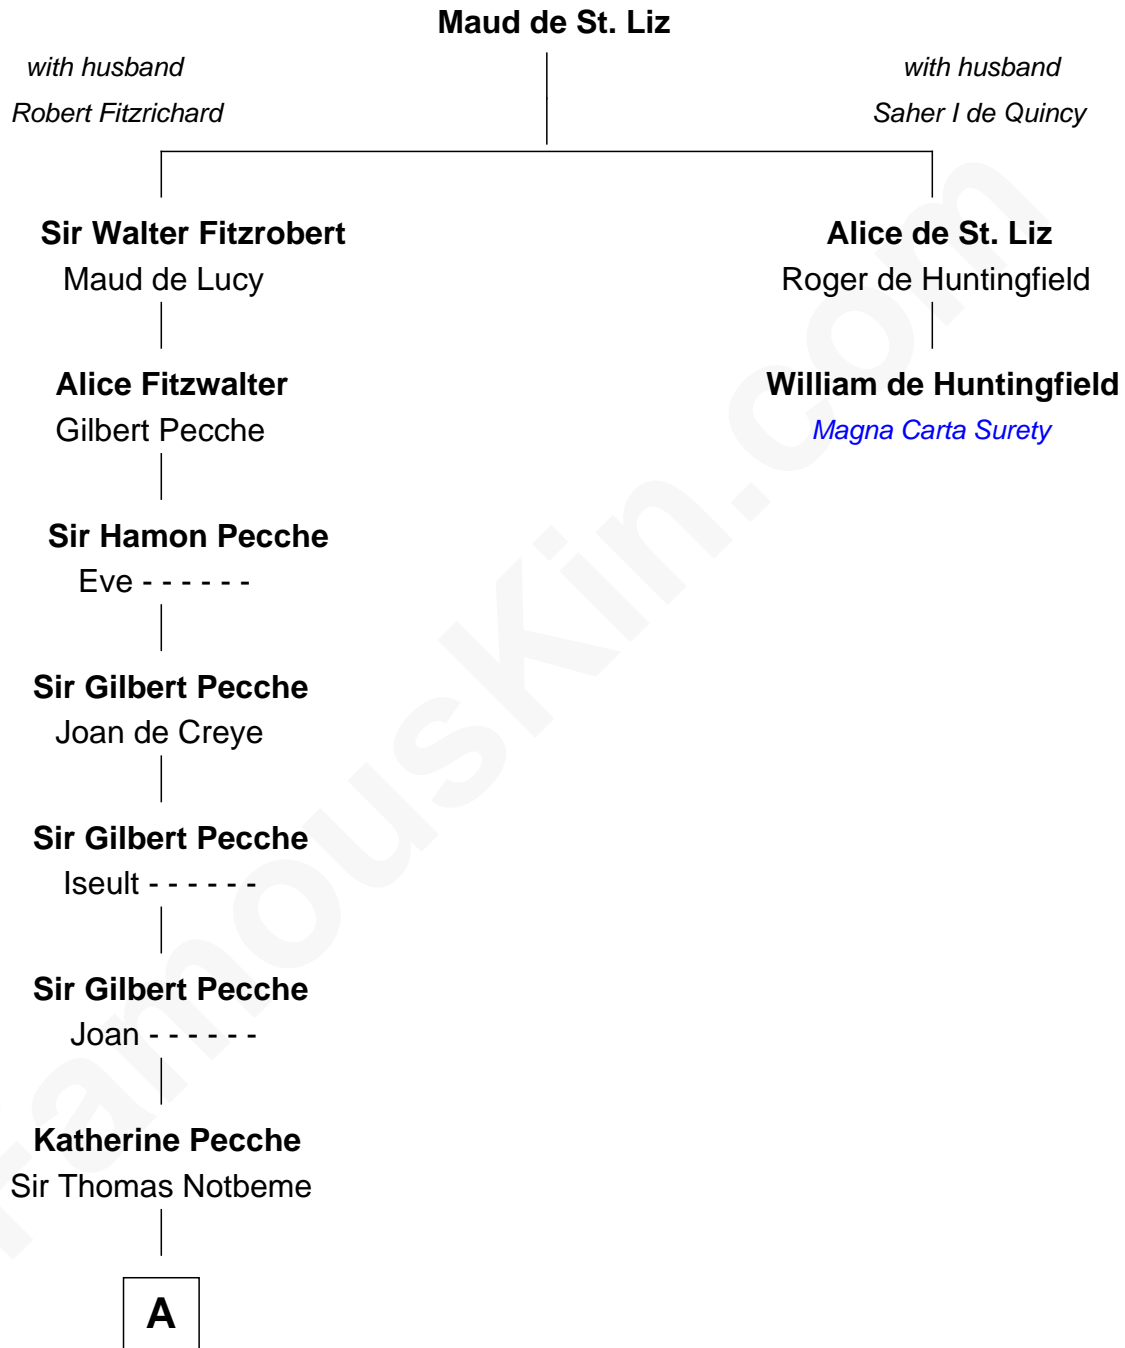

FamousKin.com

Relationship Chart of

Thomas Lawrence

(c1619/20 - c1703) Planter passenger 1635

1st cousin 14 times removed of

William de Huntingfield
Magna Carta Surety

A

—
Margaret Notbeme