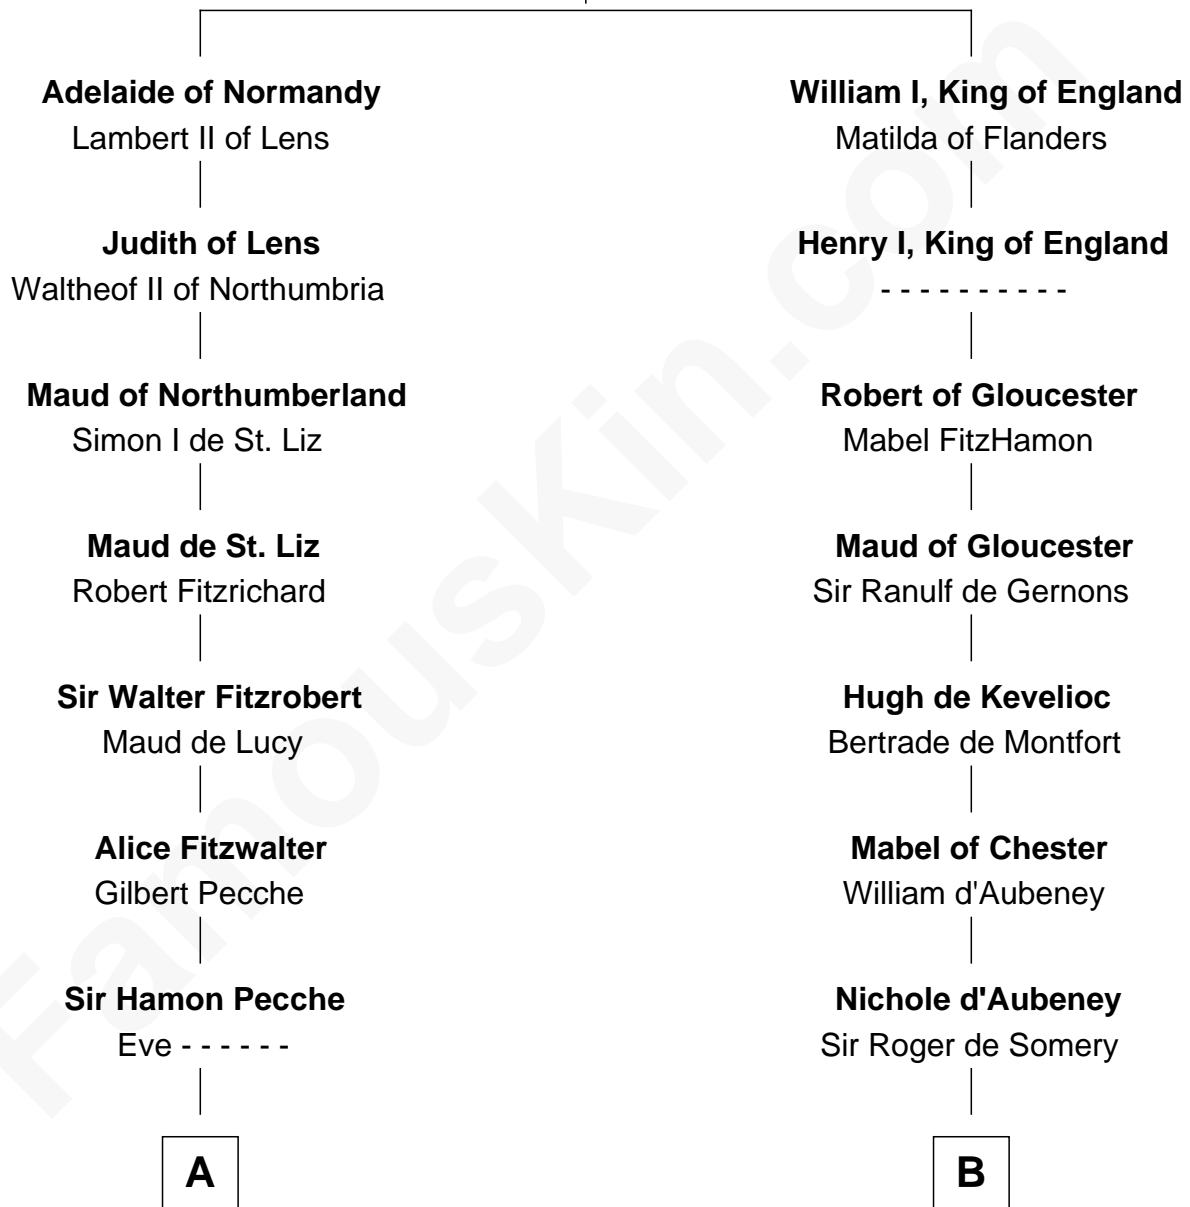

## Relationship Chart of

### Thomas Lawrence

(c1619/20 - c1703) Planter passenger 1635

18th cousin 1 time removed of

### Samuel Appleton

(c1586 - 1670) Great Migration Immigrant 1636

**Robert I of Normandy**

Herleve of Falaise

**C**

**Elizabeth Bull**  
John Lawrence

**Thomas Lawrence**  
Joanna Antrobus

**Thomas Lawrence**  
*Planter passenger 1635*

**D**

**Mary Isaac**  
Thomas Appleton

**Samuel Appleton**  
*Great Migration Immigrant 1636*

FamousKin.com