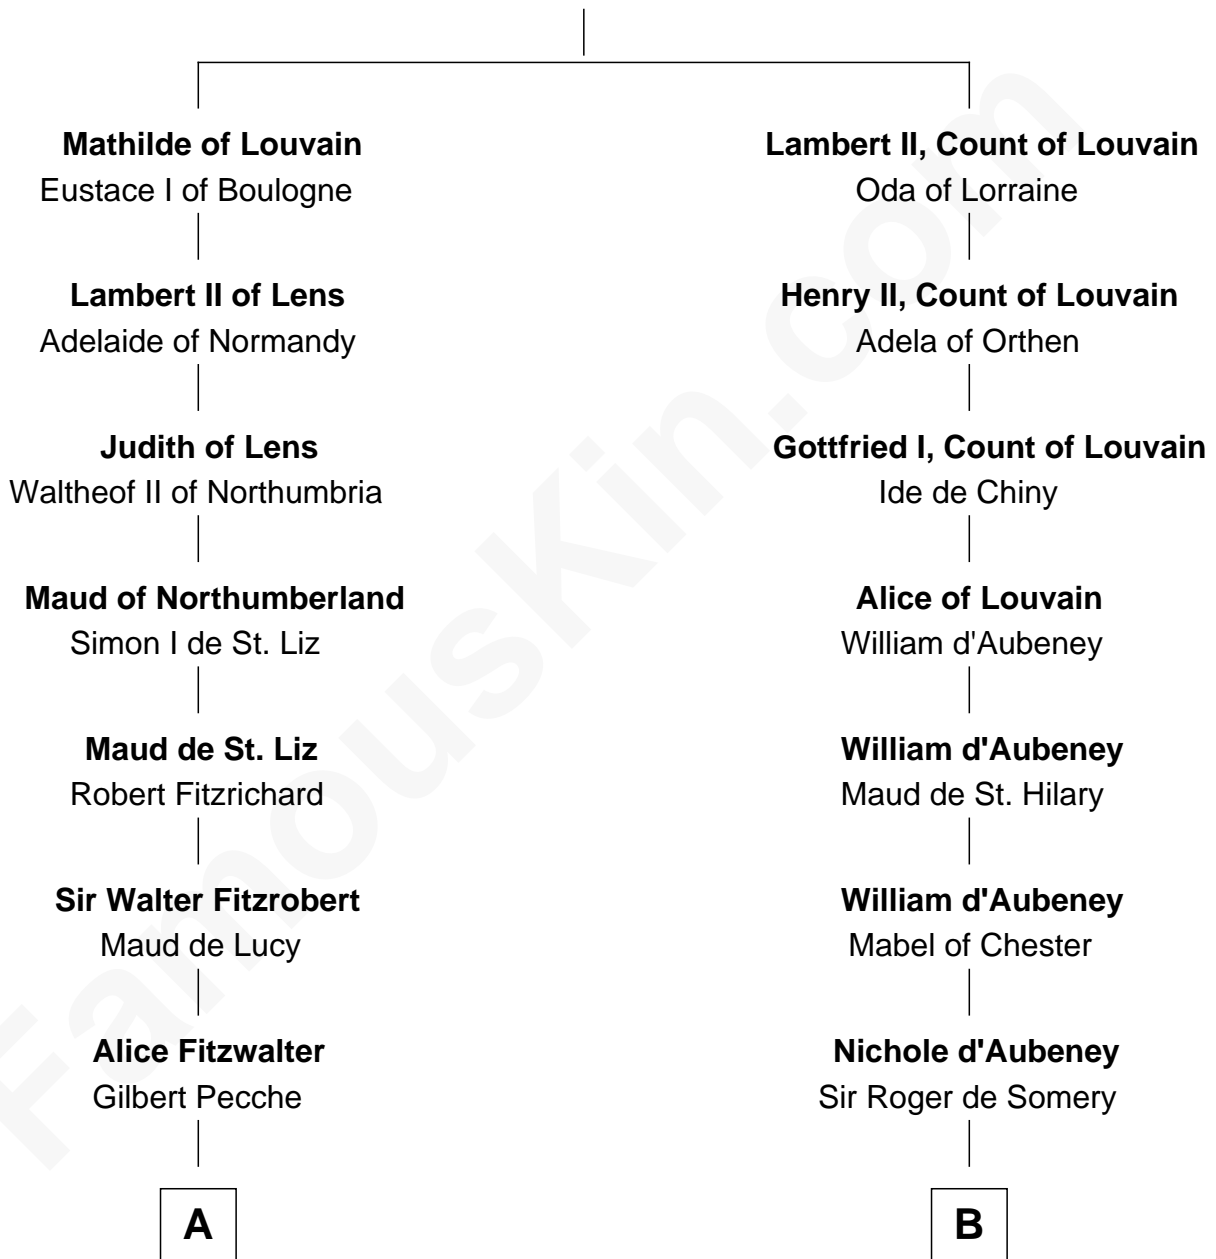

## Relationship Chart of

### Thomas Lawrence

(c1619/20 - c1703) Planter passenger 1635

18th cousin 2 times removed of

### Samuel Appleton

(c1586 - 1670) Great Migration Immigrant 1636

**Lambert I, Count of Louvain**

Gerberga of Lower Lorraine

**C**

**Richard Bull**  
Alice Hunt

**Elizabeth Bull**  
John Lawrence

**Thomas Lawrence**  
Joanna Antrobus

**Thomas Lawrence**  
*Planter passenger 1635*

**D**

**Mary Isaac**  
Thomas Appleton

**Samuel Appleton**  
*Great Migration Immigrant 1636*

FamousKin.com