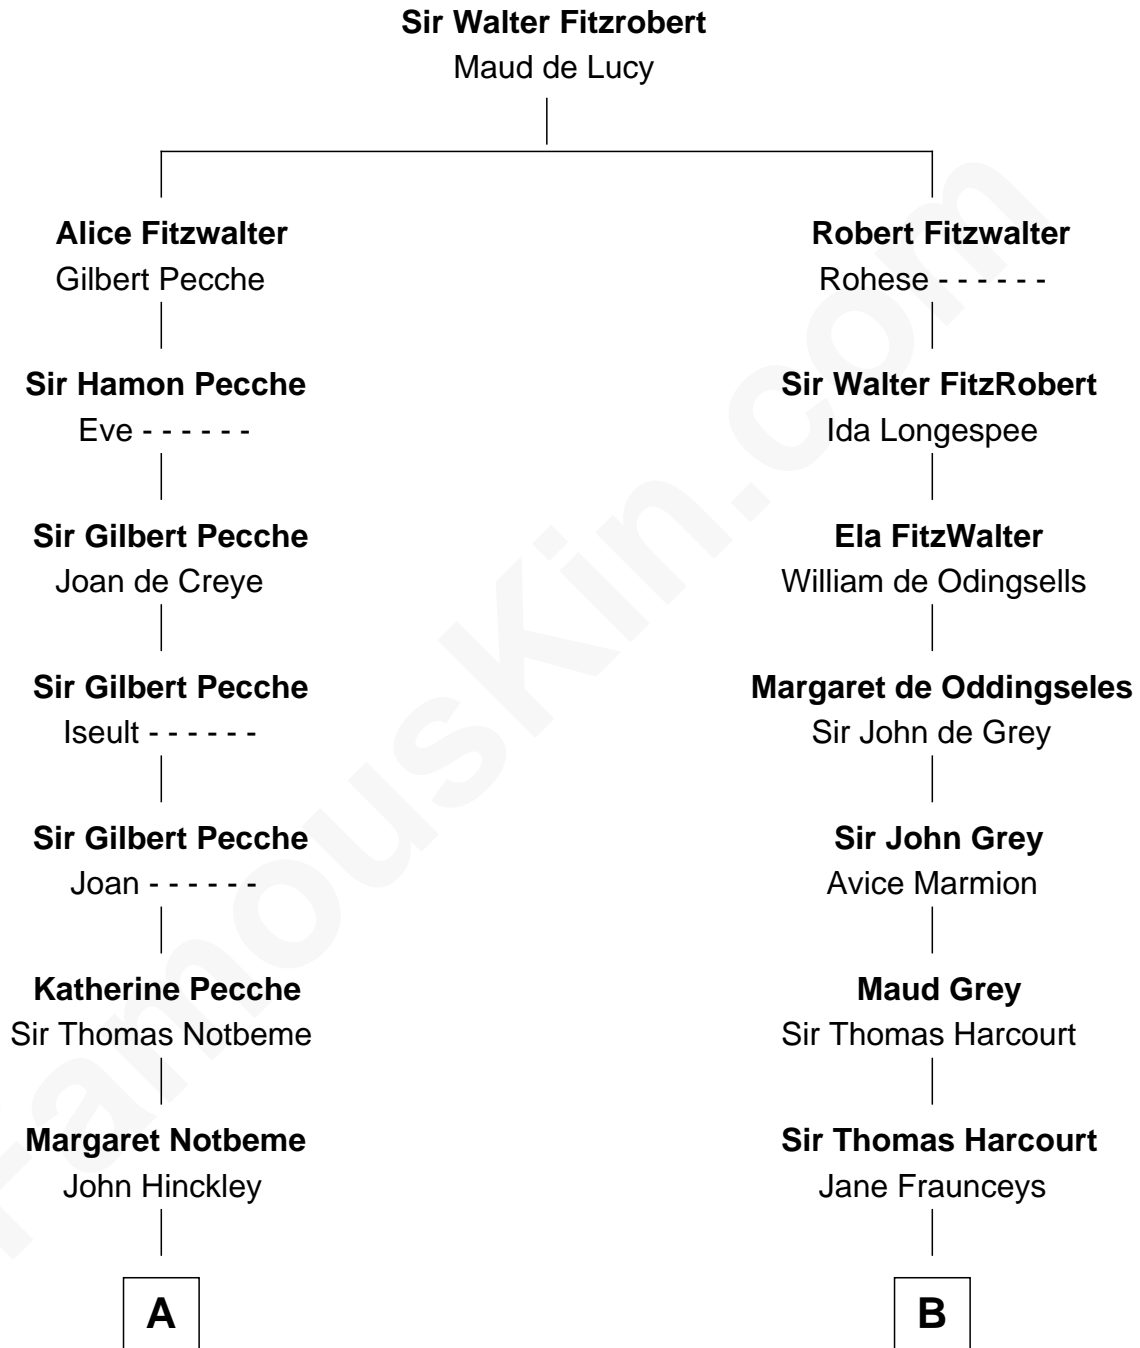

FamousKin.com

Relationship Chart of

Thomas Lawrence

(c1619/20 - c1703) Planter passenger 1635

14th cousin 4 times removed of

John Langdon

Signer of the U.S. Constitution

C

Mary Hall
John Langdon

John Langdon
Signer of the U.S. Constitution

FamousKin.com