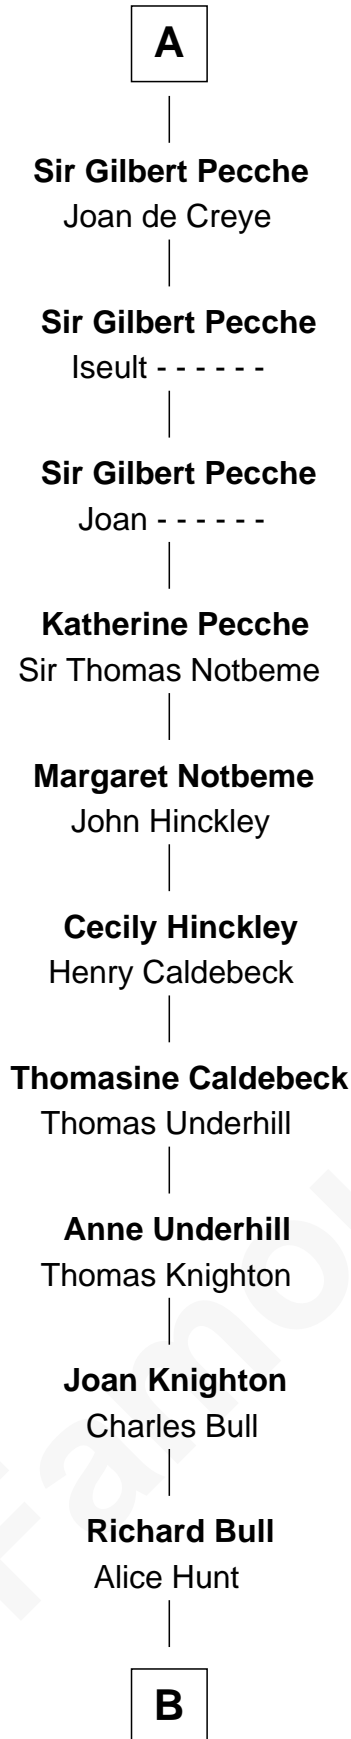

# FamousKin.com Relationship Chart of

**Thomas Lawrence**

(c1619/20 - c1703) Planter passenger 1635

17th great-grandnephew of

**William the Conqueror**

*King of England*

**Robert I of Normandy**

Herleve of Falaise

**Adelaide of Normandy**

Lambert II of Lens

**Judith of Lens**

Waltheof II of Northumbria

**Maud of Northumberland**

Simon I de St. Liz

**Maud de St. Liz**

Robert Fitzrichard

**Sir Walter Fitzrobert**

Maud de Lucy

**Alice Fitzwalter**

Gilbert Pecche

**Sir Hamon Pecche**

Eve - - - - -

**A**

**William the Conqueror**

*King of England*

**B**

Elizabeth Bull  
John Lawrence

Thomas Lawrence  
Joanna Antrobus

Thomas Lawrence  
*Planter passenger 1635*

FamousKin.com