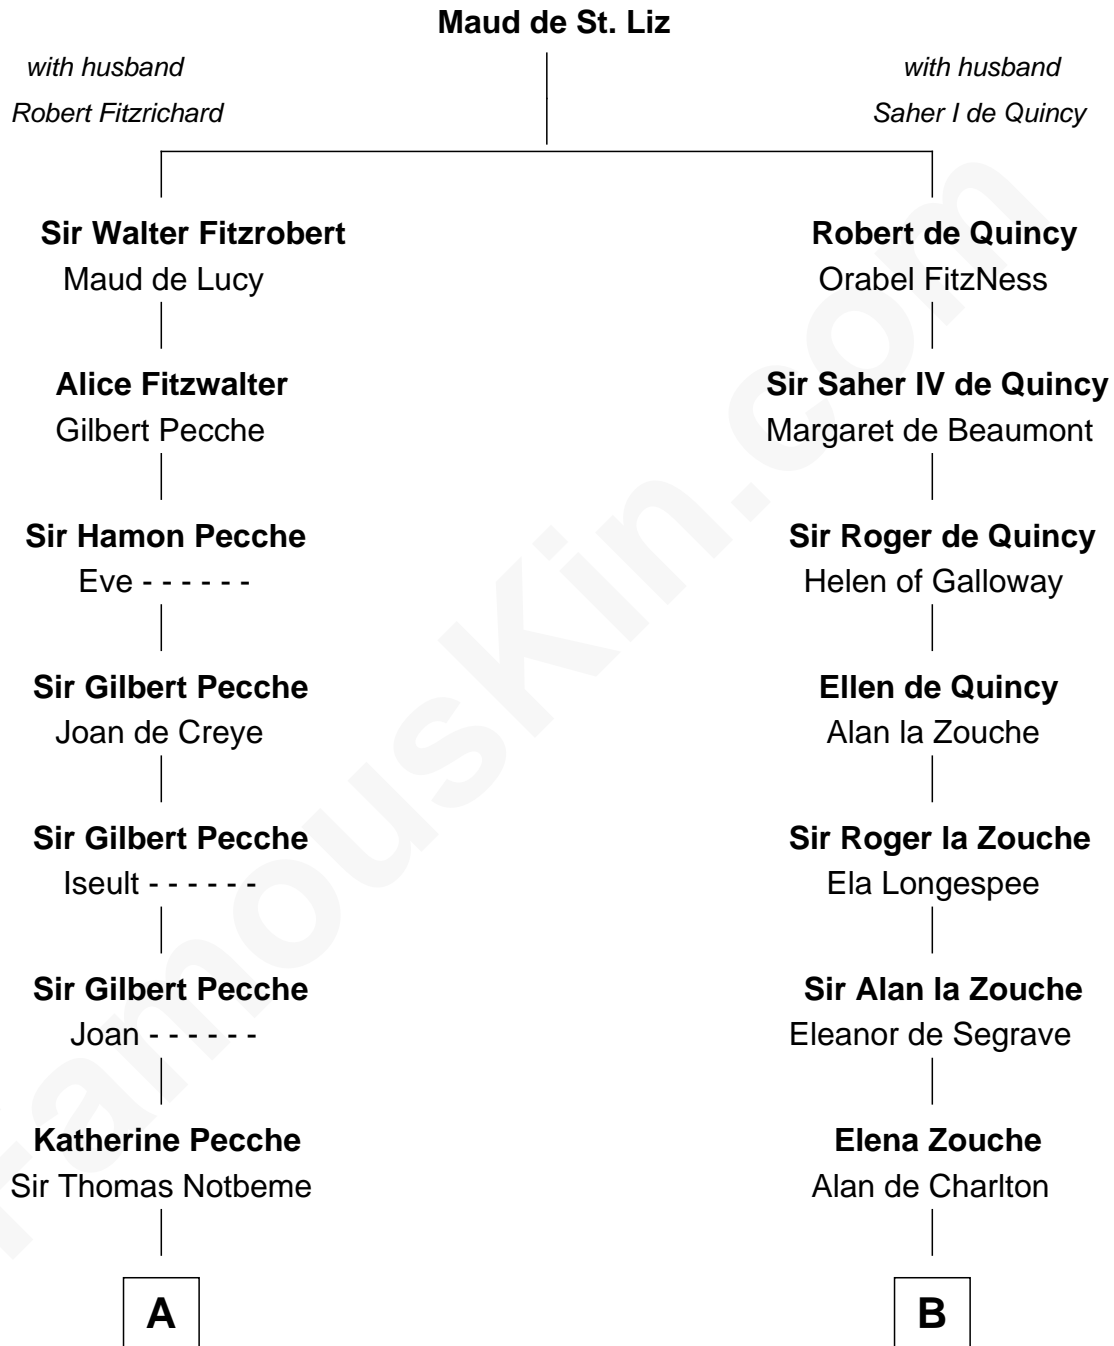

FamousKin.com

Relationship Chart of

Thomas Lawrence

(c1619/20 - c1703) Planter passenger 1635

15th cousin 6 times removed of

John Hancock

Signer of the Declaration of Independence

C

Rev. Edward Bulkeley

Lucian - - - - -

Mary Bulkeley

Rev. Thomas Clarke

Elizabeth Clarke

John Hancock

Rev. John Hancock

Mary Hawke