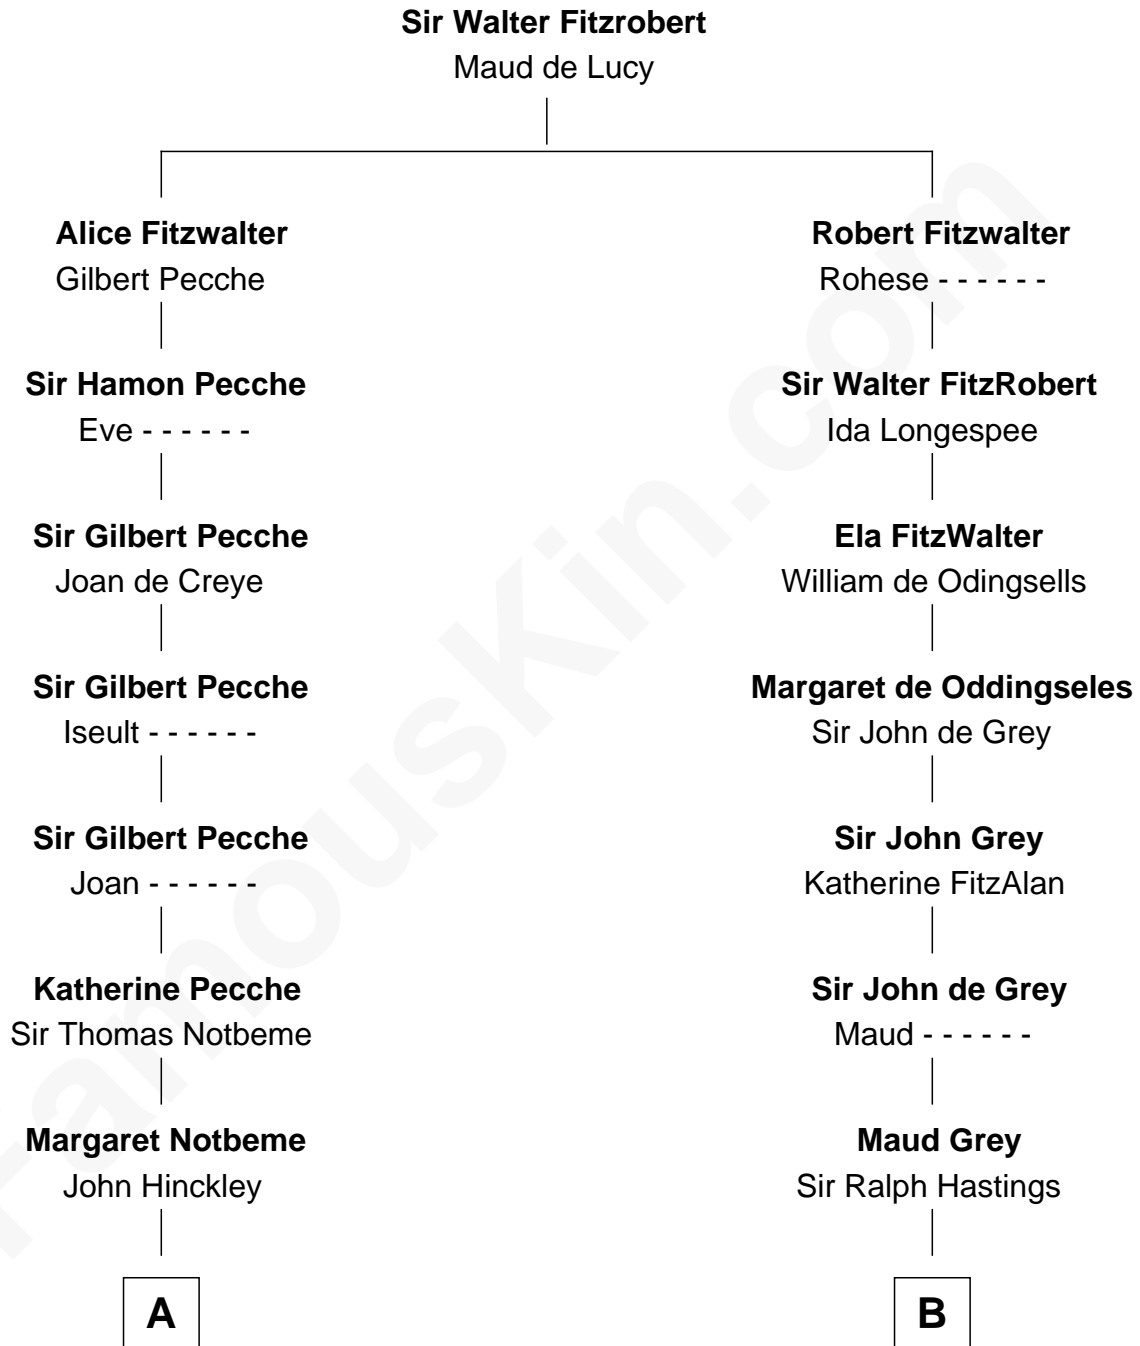

## Relationship Chart of

### Thomas Lawrence

(c1619/20 - c1703) Planter passenger 1635

14th cousin 7 times removed of

**Charles Darwin**  
Theory of Evolution

**C**

**Paul Foley**

Elizabeth Turton

**Penelope Foley**

Charles Howard

**Mary Howard**

Erasmus Darwin

**Dr. Robert Waring Darwin**

Susanna Wedgwood

**Charles Darwin**

*Theory of Evolution*