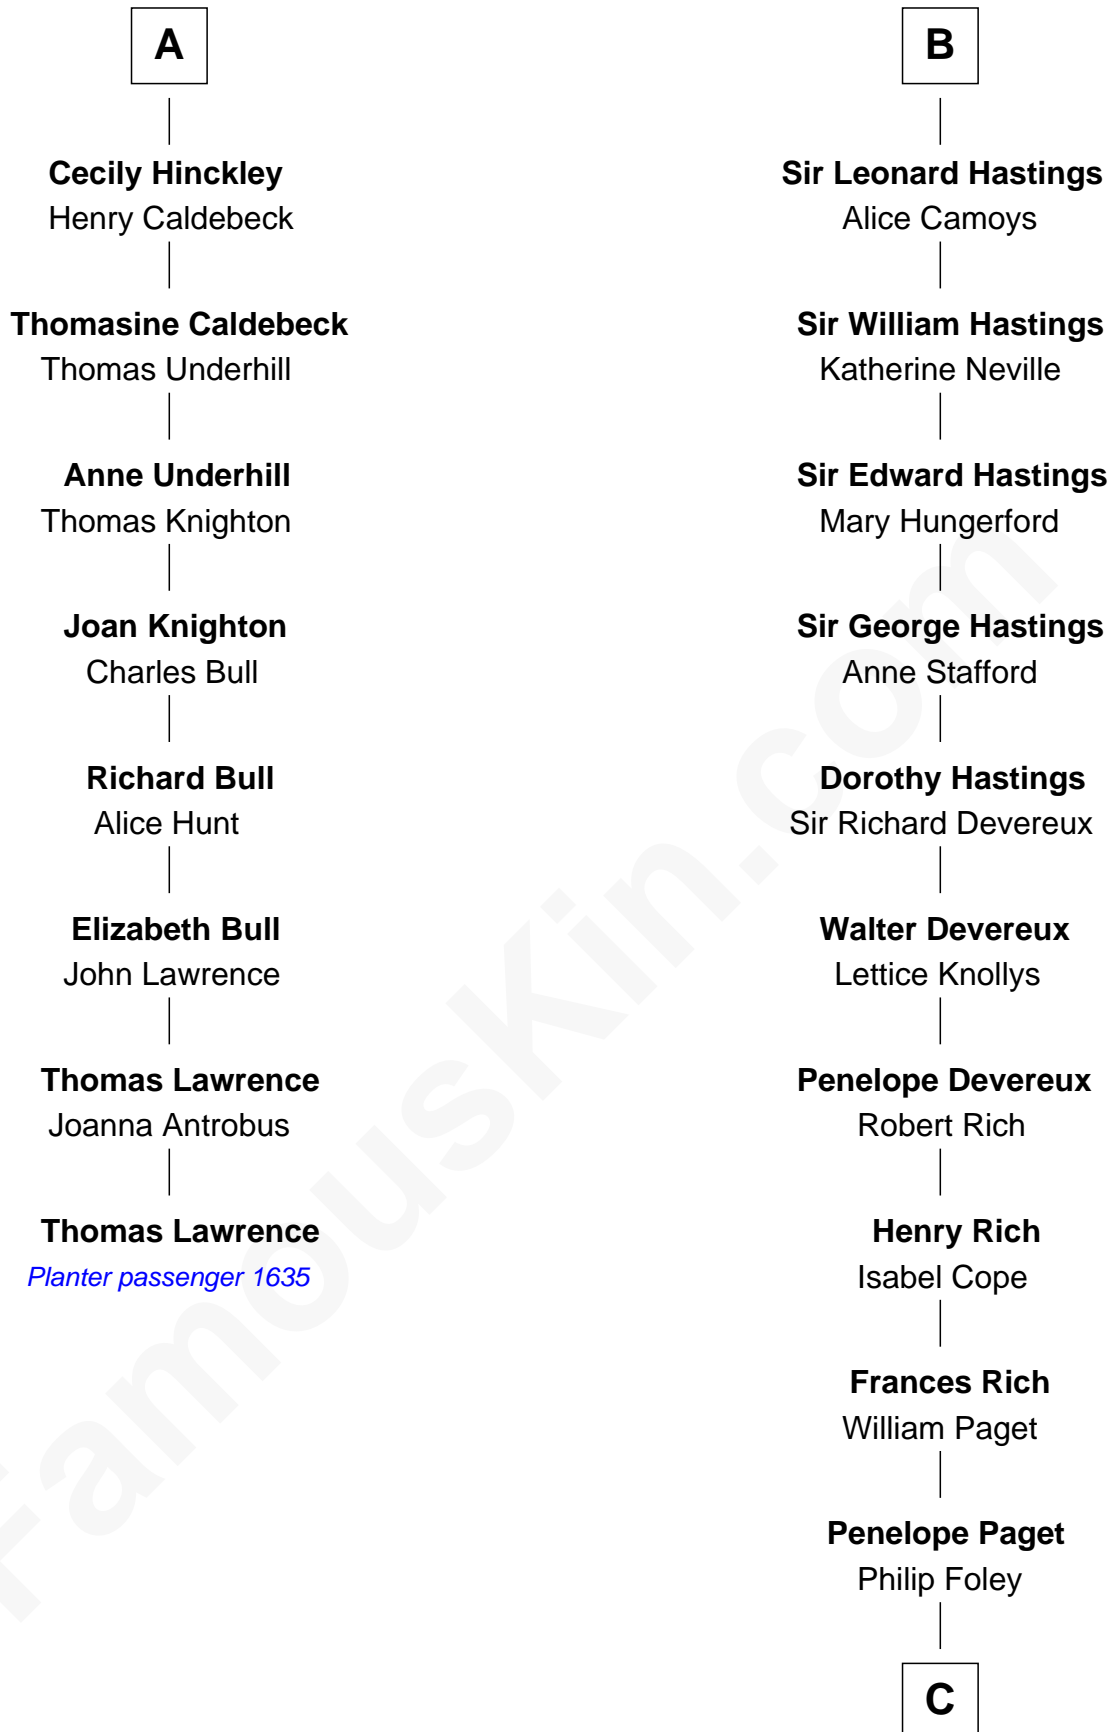

## Relationship Chart of

### Thomas Lawrence

(c1619/20 - c1703) Planter passenger 1635

14th cousin 7 times removed of

**Charles Darwin**  
Theory of Evolution

**C**

**Paul Foley**

Elizabeth Turton

**Penelope Foley**

Charles Howard

**Mary Howard**

Erasmus Darwin

**Dr. Robert Waring Darwin**

Susanna Wedgwood

**Charles Darwin**

*Theory of Evolution*