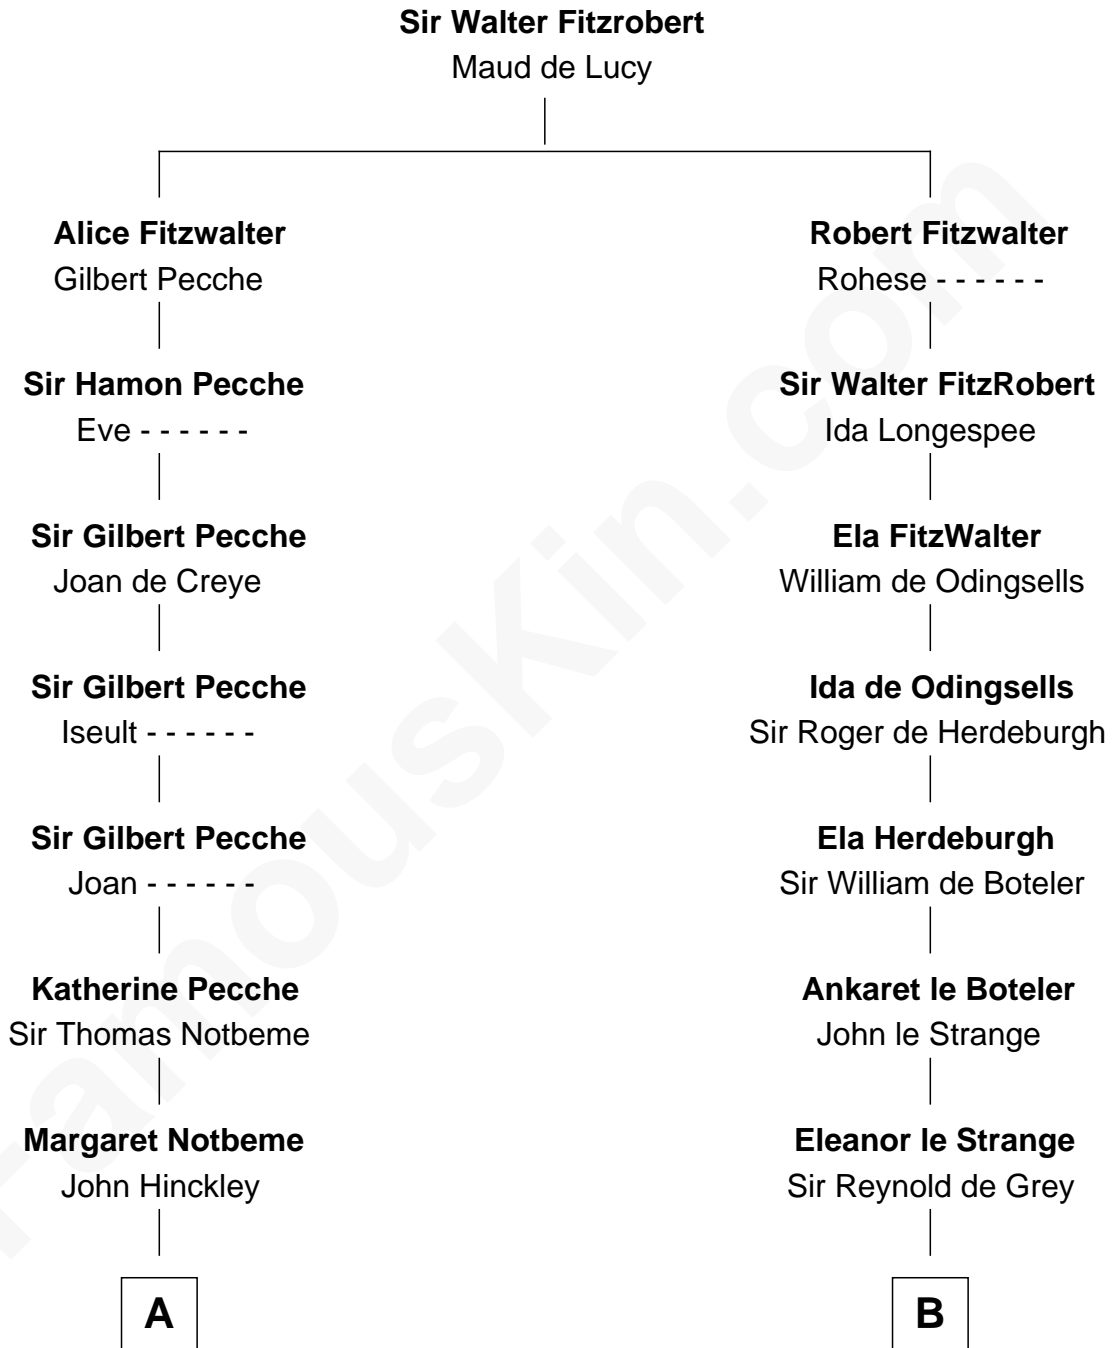

FamousKin.com

Relationship Chart of

Thomas Lawrence

(c1619/20 - c1703) Planter passenger 1635

14th cousin 4 times removed of

James Bowdoin

2nd Governor of Massachusetts