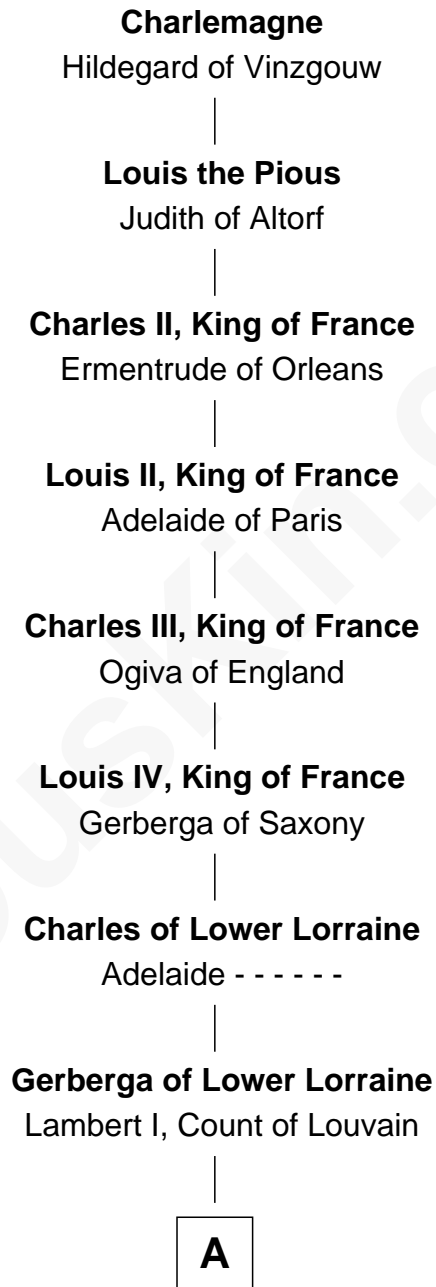

FamousKin.com Relationship Chart of

Thomas Lawrence

(c1619/20 - c1703) Planter passenger 1635

26th Great-grandson of

Charlemagne

King of the Franks

A

Mathilde of Louvain
Eustace I of Boulogne

Lambert II of Lens
Adelaide of Normandy

Judith of Lens
Waltheof II of Northumbria

Maud of Northumberland
Simon I de St. Liz

Maud de St. Liz
Robert Fitzrichard

Sir Walter Fitzrobert
Maud de Lucy

Alice Fitzwalter
Gilbert Pecche