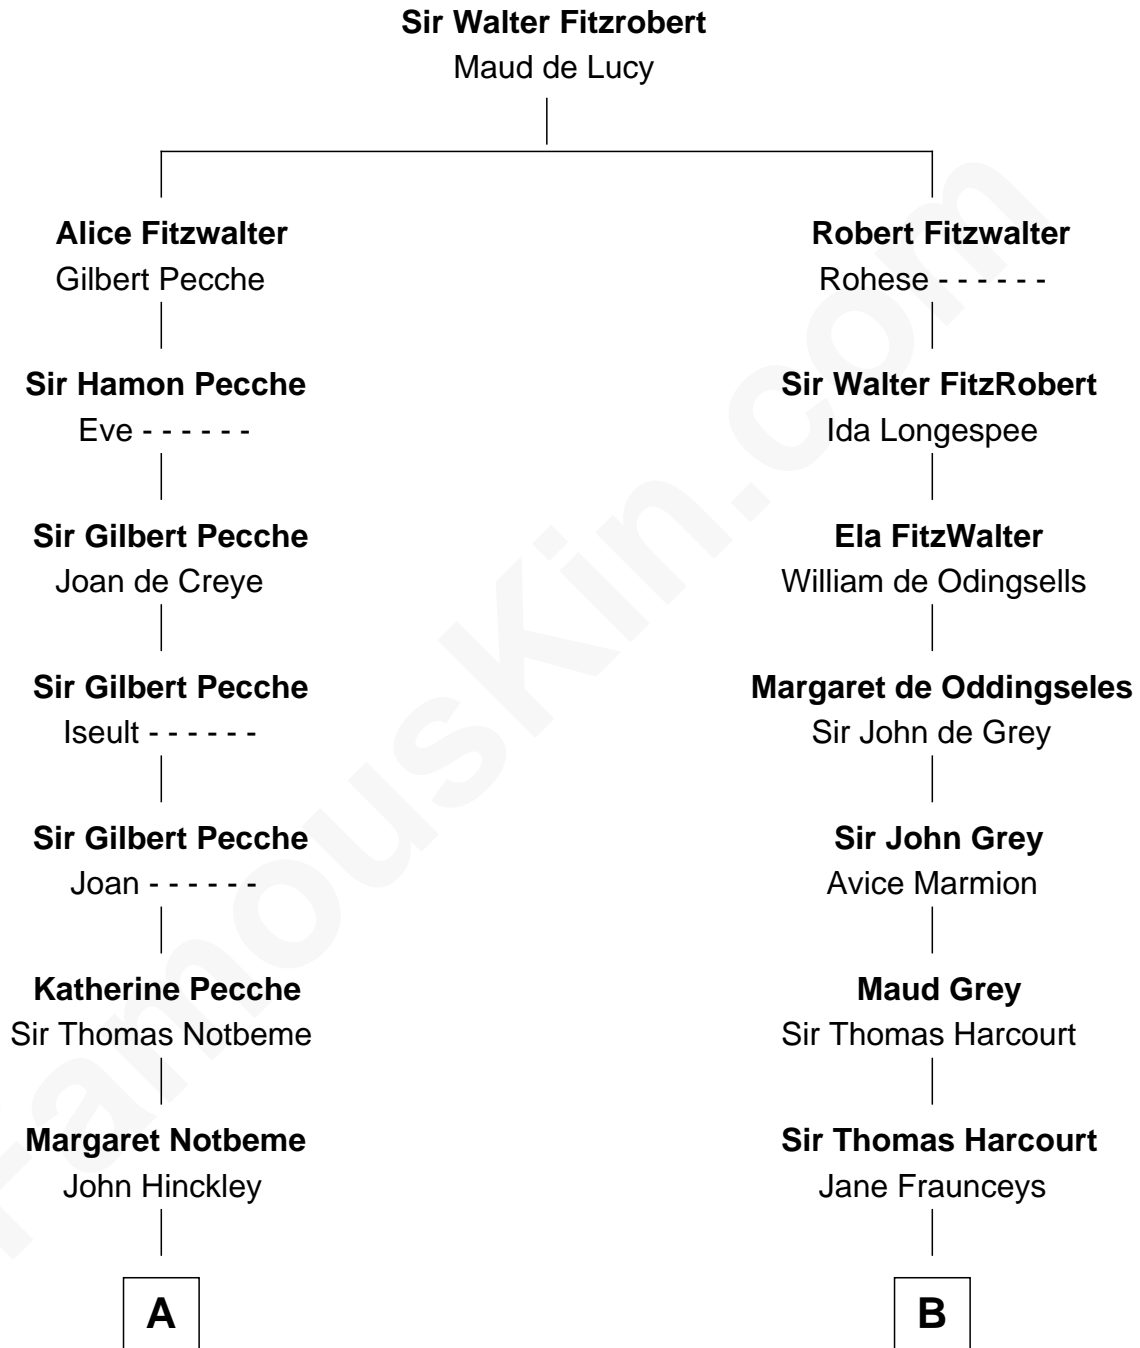

FamousKin.com

Relationship Chart of

Thomas Lawrence

(c1619/20 - c1703) Planter passenger 1635

14th cousin 7 times removed of

John Brown

American Abolitionist

C

Mercy Ruggles
Jonathan Humphrey

Oliver Humphrey
Sarah Garrett

Ruth Humphrey
Gideon Mills

Ruth Mills
Owen Brown

John Brown
American Abolitionist

FamousKin.com