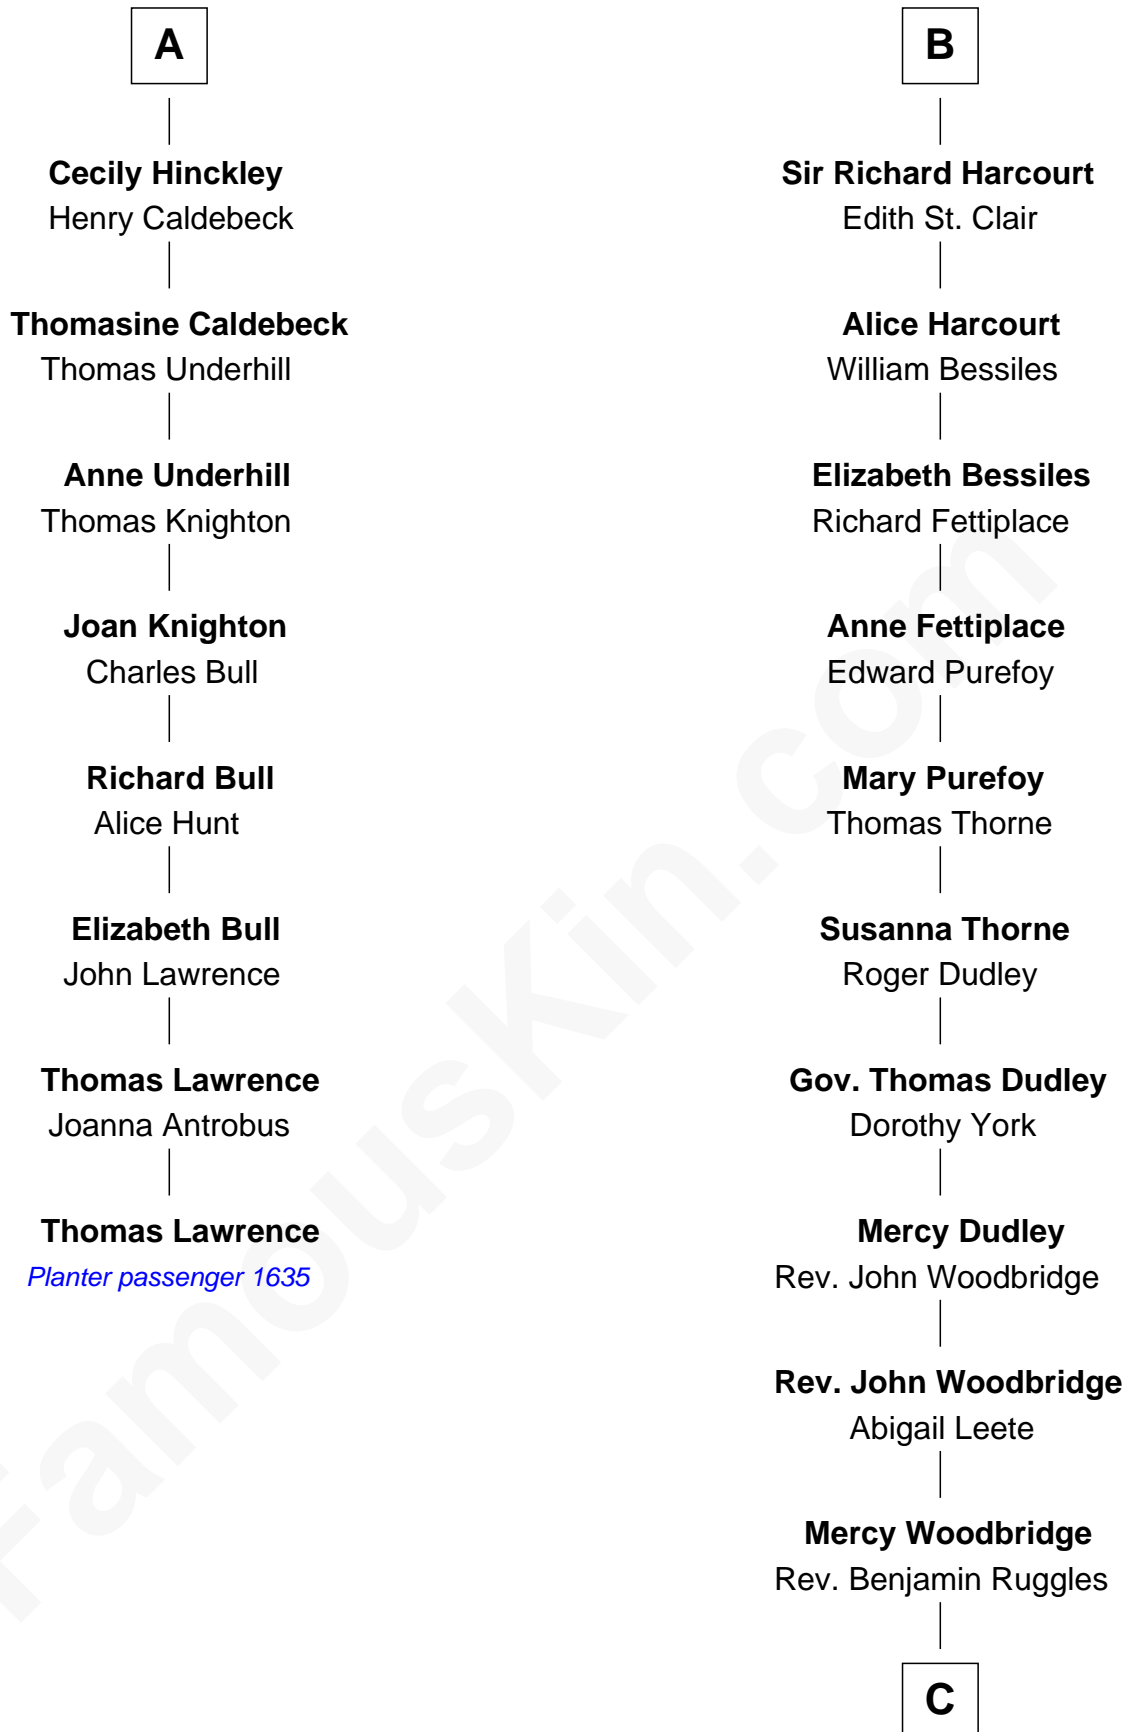

FamousKin.com

Relationship Chart of

Thomas Lawrence

(c1619/20 - c1703) Planter passenger 1635

14th cousin 7 times removed of

John Brown

American Abolitionist

C

Mercy Ruggles
Jonathan Humphrey

Oliver Humphrey
Sarah Garrett

Ruth Humphrey
Gideon Mills

Ruth Mills
Owen Brown

John Brown
American Abolitionist

FamousKin.com