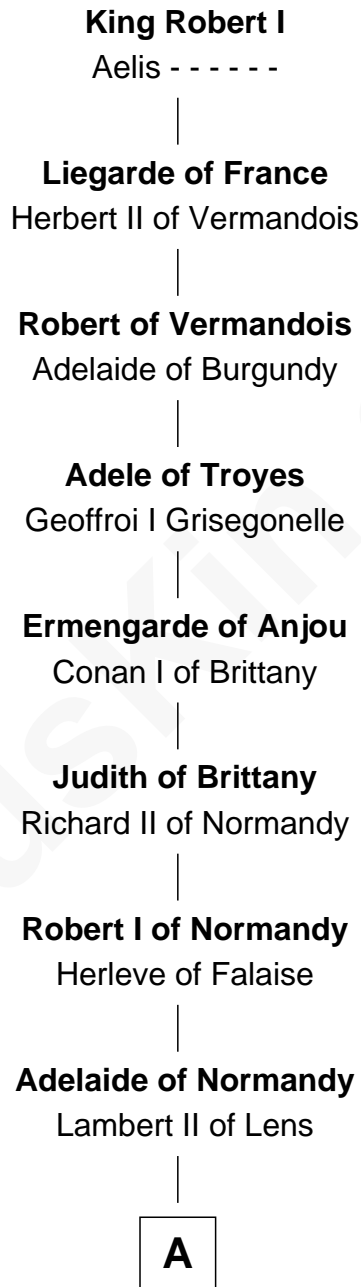

FamousKin.com

Relationship Chart of

Thomas Lawrence

(c1619/20 - c1703) Planter passenger 1635

24th Great-grandson of

King Robert I
King of France

A

Judith of Lens

Waltheof II of Northumbria

Maud of Northumberland

Simon I de St. Liz

Maud de St. Liz

Robert Fitzrichard

Sir Walter Fitzrobert

Maud de Lucy

Alice Fitzwalter