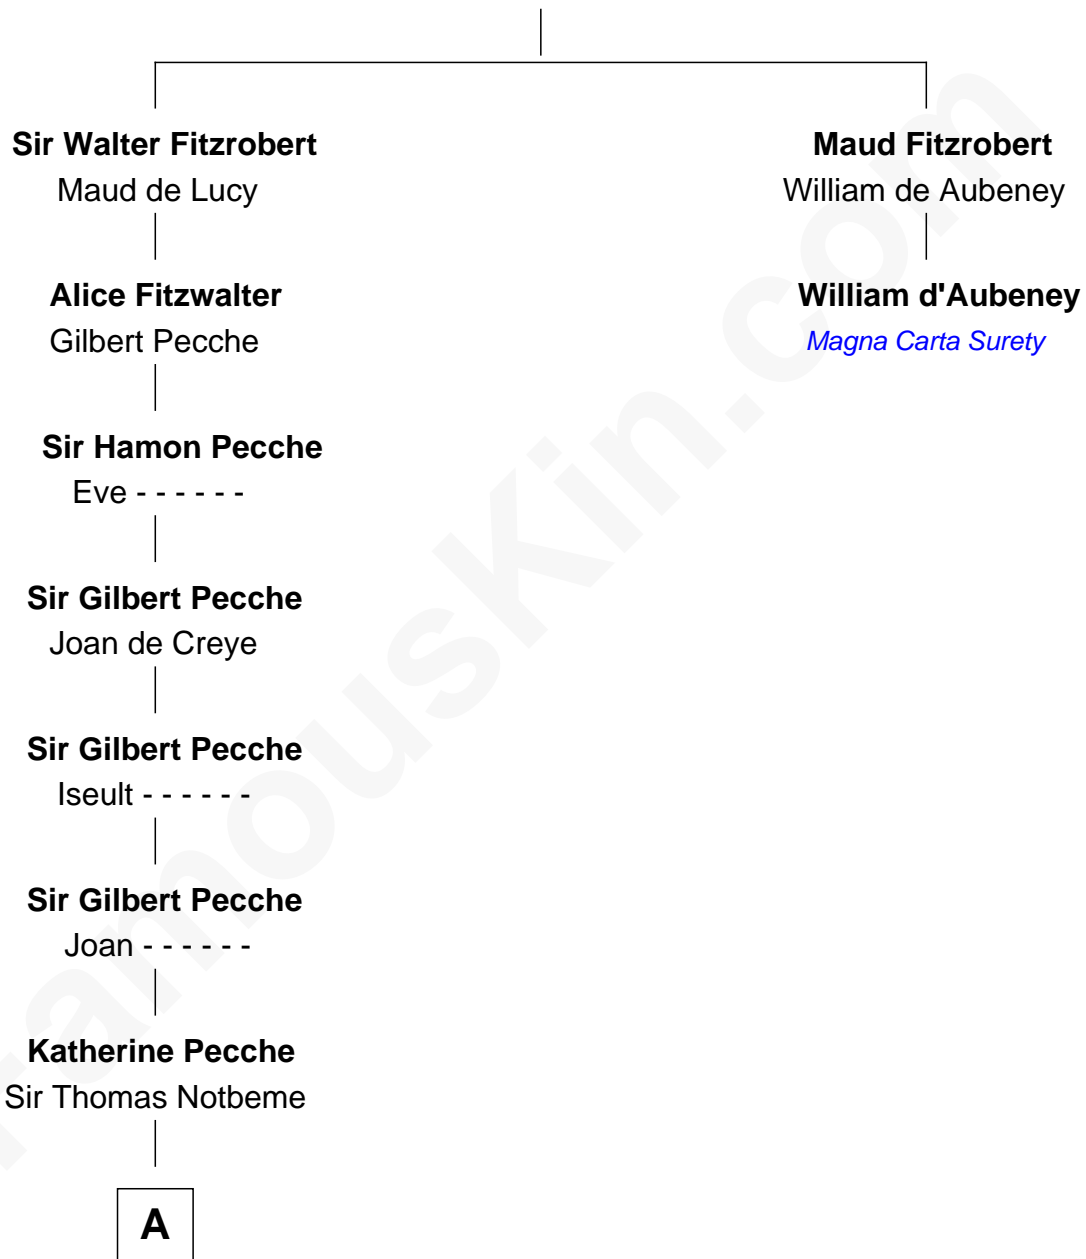

FamousKin.com Relationship Chart of

Thomas Lawrence

(c1619/20 - c1703) Planter passenger 1635

1st cousin 14 times removed of

William d'Aubenev

Magna Carta Surety

Robert Fitzrichard

Maud de St. Liz

Joanna Antrobus

Thomas Lawrence

Planter passenger 1635