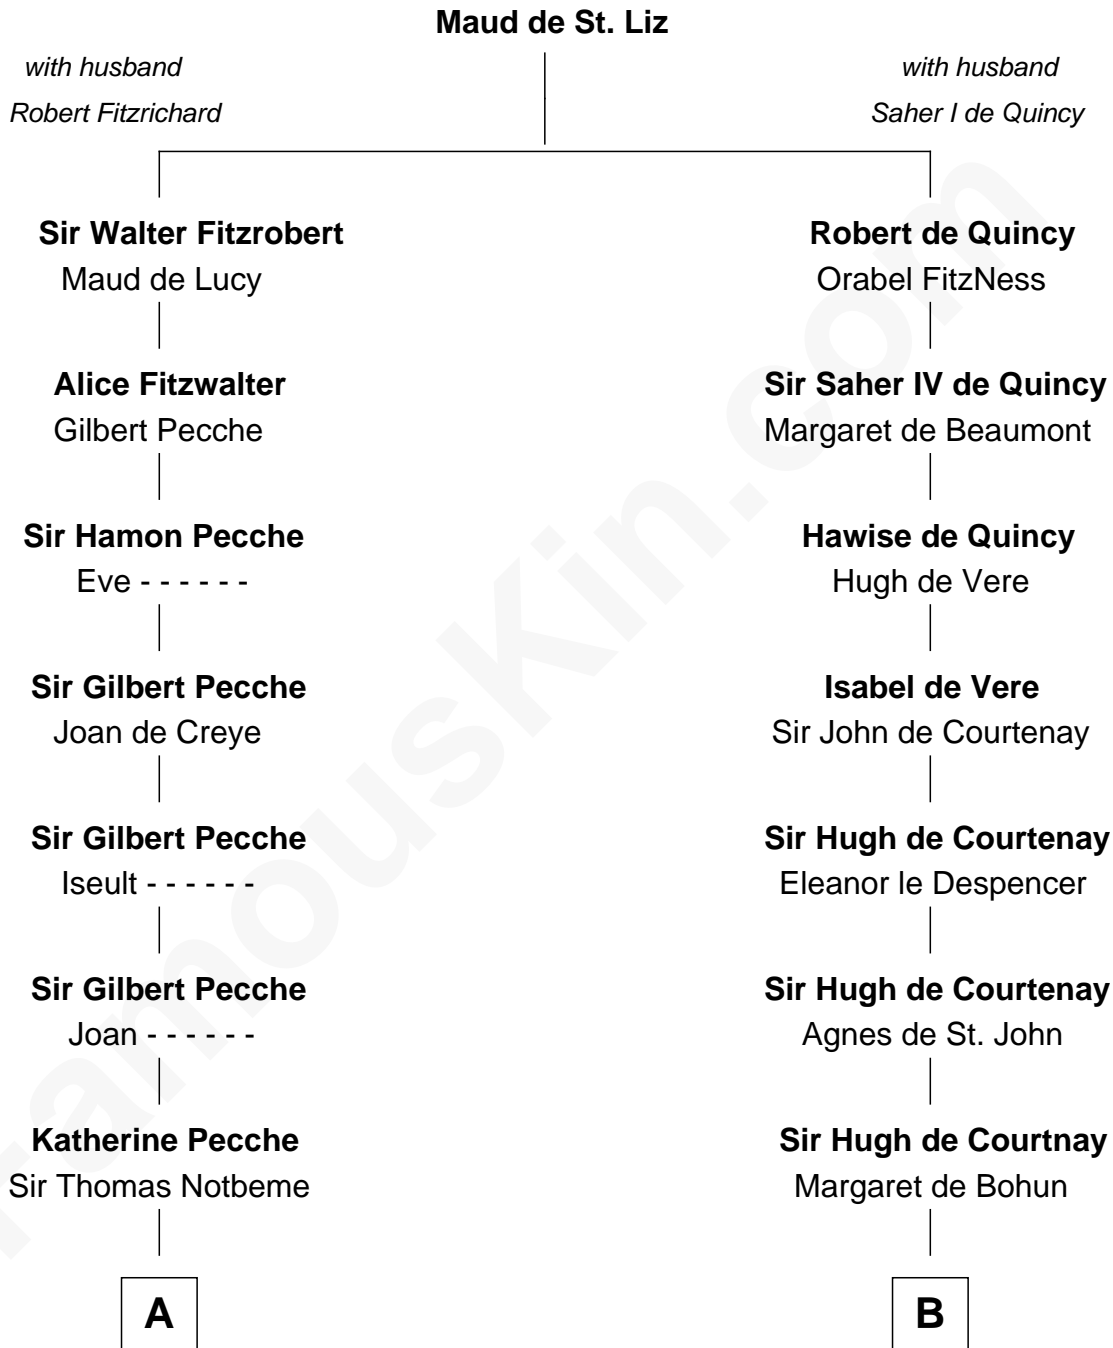

FamousKin.com

Relationship Chart of

Thomas Lawrence

(c1619/20 - c1703) Planter passenger 1635

15th cousin of

Percival Lowell

(c1570 - c1666) Great Migration Immigrant 1639

A