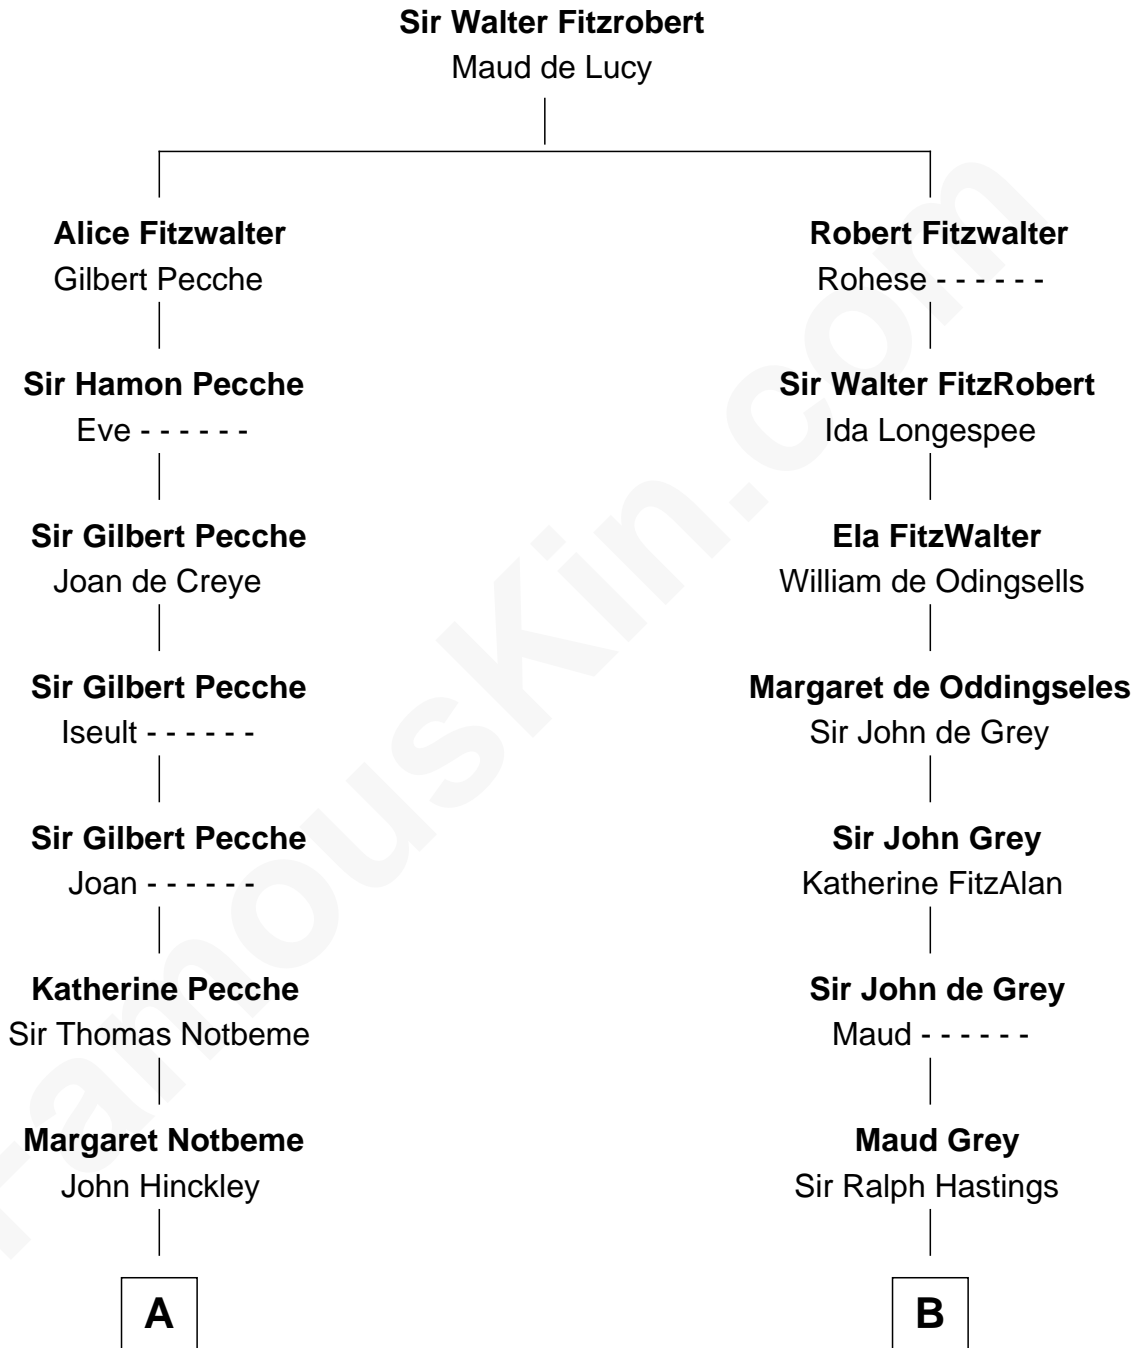

## Relationship Chart of

### Thomas Lawrence

(c1619/20 - c1703) Planter passenger 1635

14th cousin 6 times removed of

**Lt. Gen. James Brudenell**

Leader of the "Charge of the Light Brigade"

**C**

**Elizabeth Bruce**  
George Brudenell