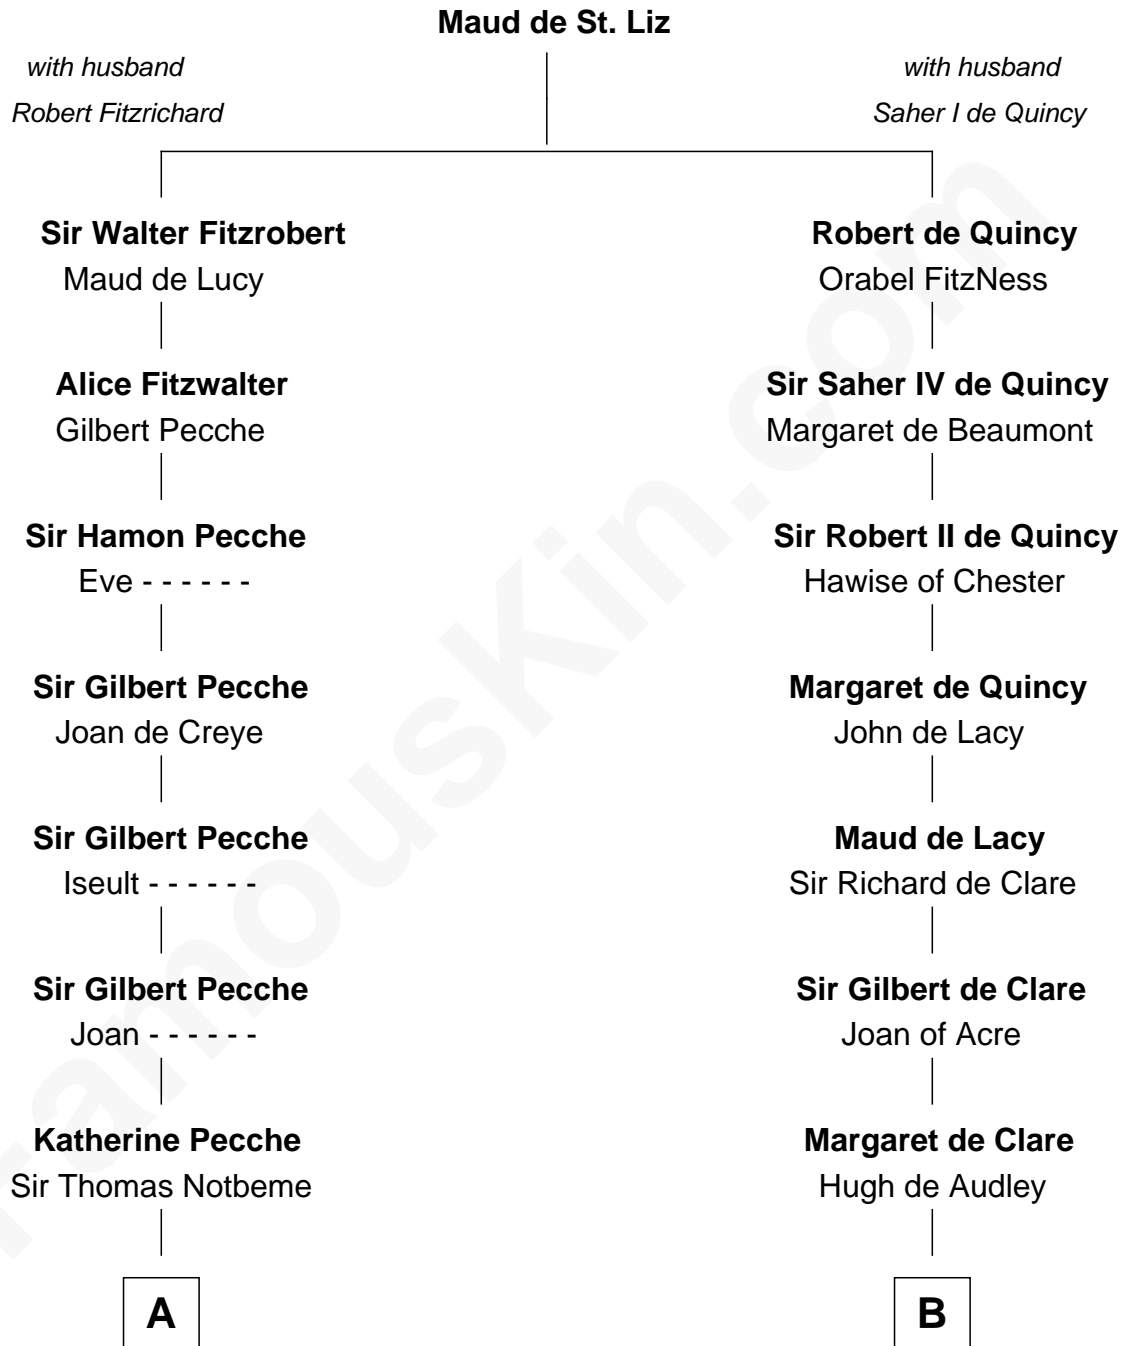

FamousKin.com

Relationship Chart of

Thomas Lawrence

(c1619/20 - c1703) Planter passenger 1635

15th cousin 4 times removed of

Jonathan Swift

Author of Gulliver's Travels

C

Elizabeth Dryden
Rev. Thomas Swift

Jonathan Swift
Abigail Erick

Jonathan Swift
Author of Gulliver's Travels

FamousKin.com