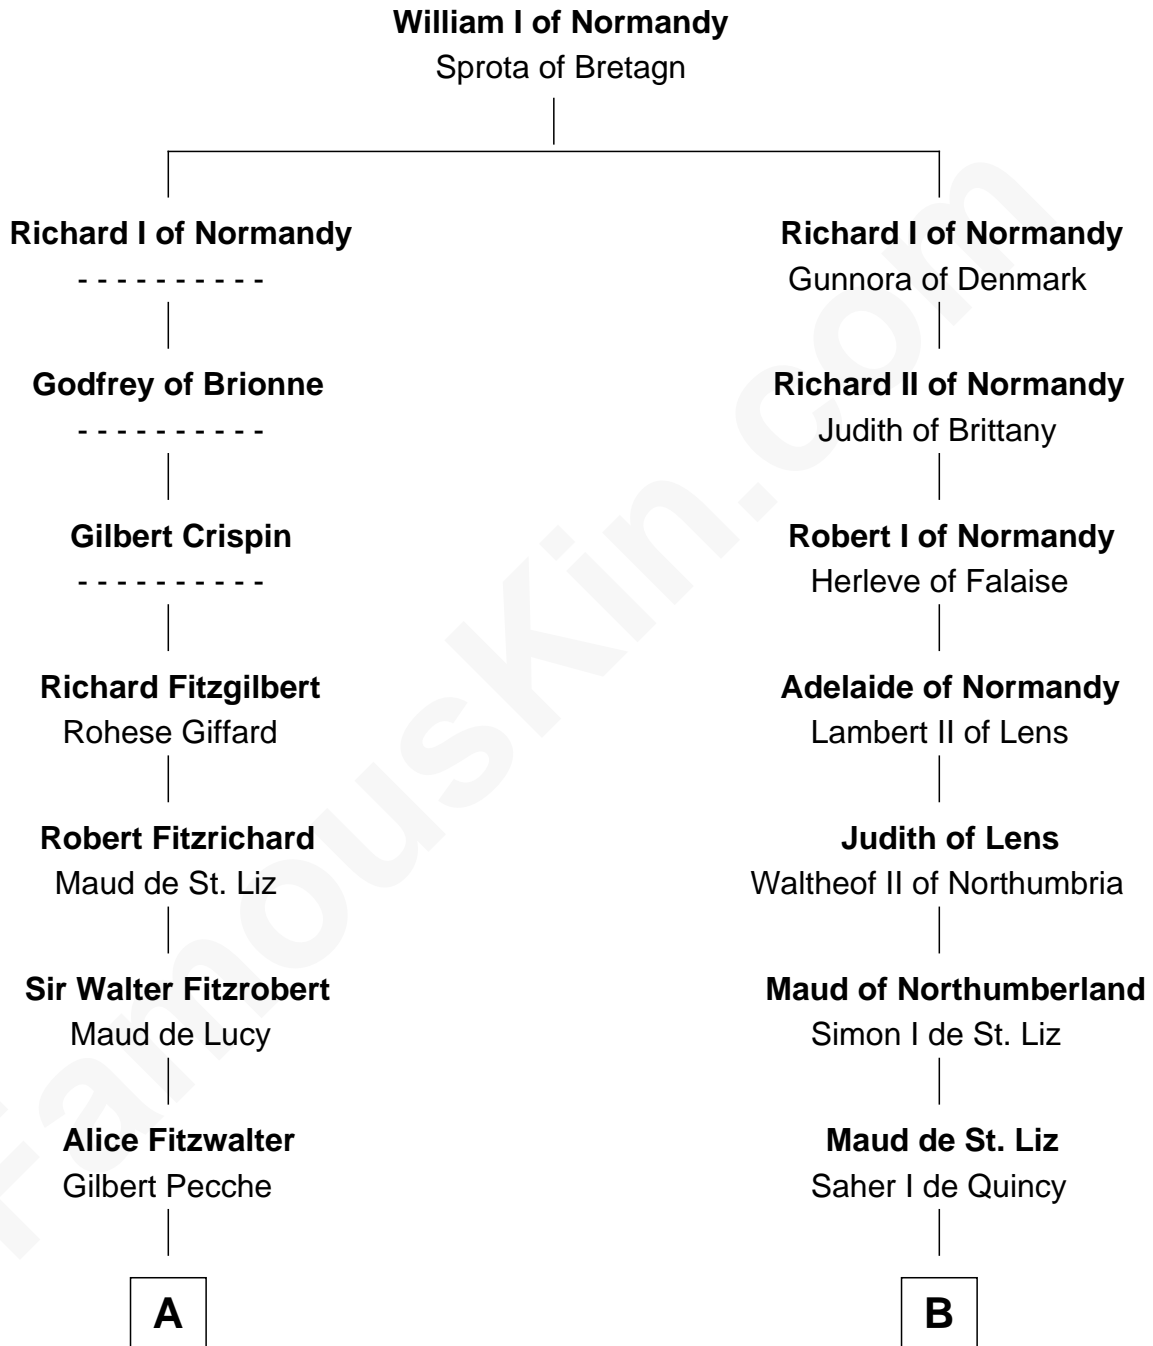

FamousKin.com

Relationship Chart of

Thomas Lawrence

(c1619/20 - c1703) Planter passenger 1635

8th cousin 12 times removed of

Saher de Quincy
Magna Carta Surety

C

Richard Bull

Alice Hunt

Elizabeth Bull

John Lawrence

Thomas Lawrence

Joanna Antrobus

Thomas Lawrence

Planter passenger 1635

FamousKin.com