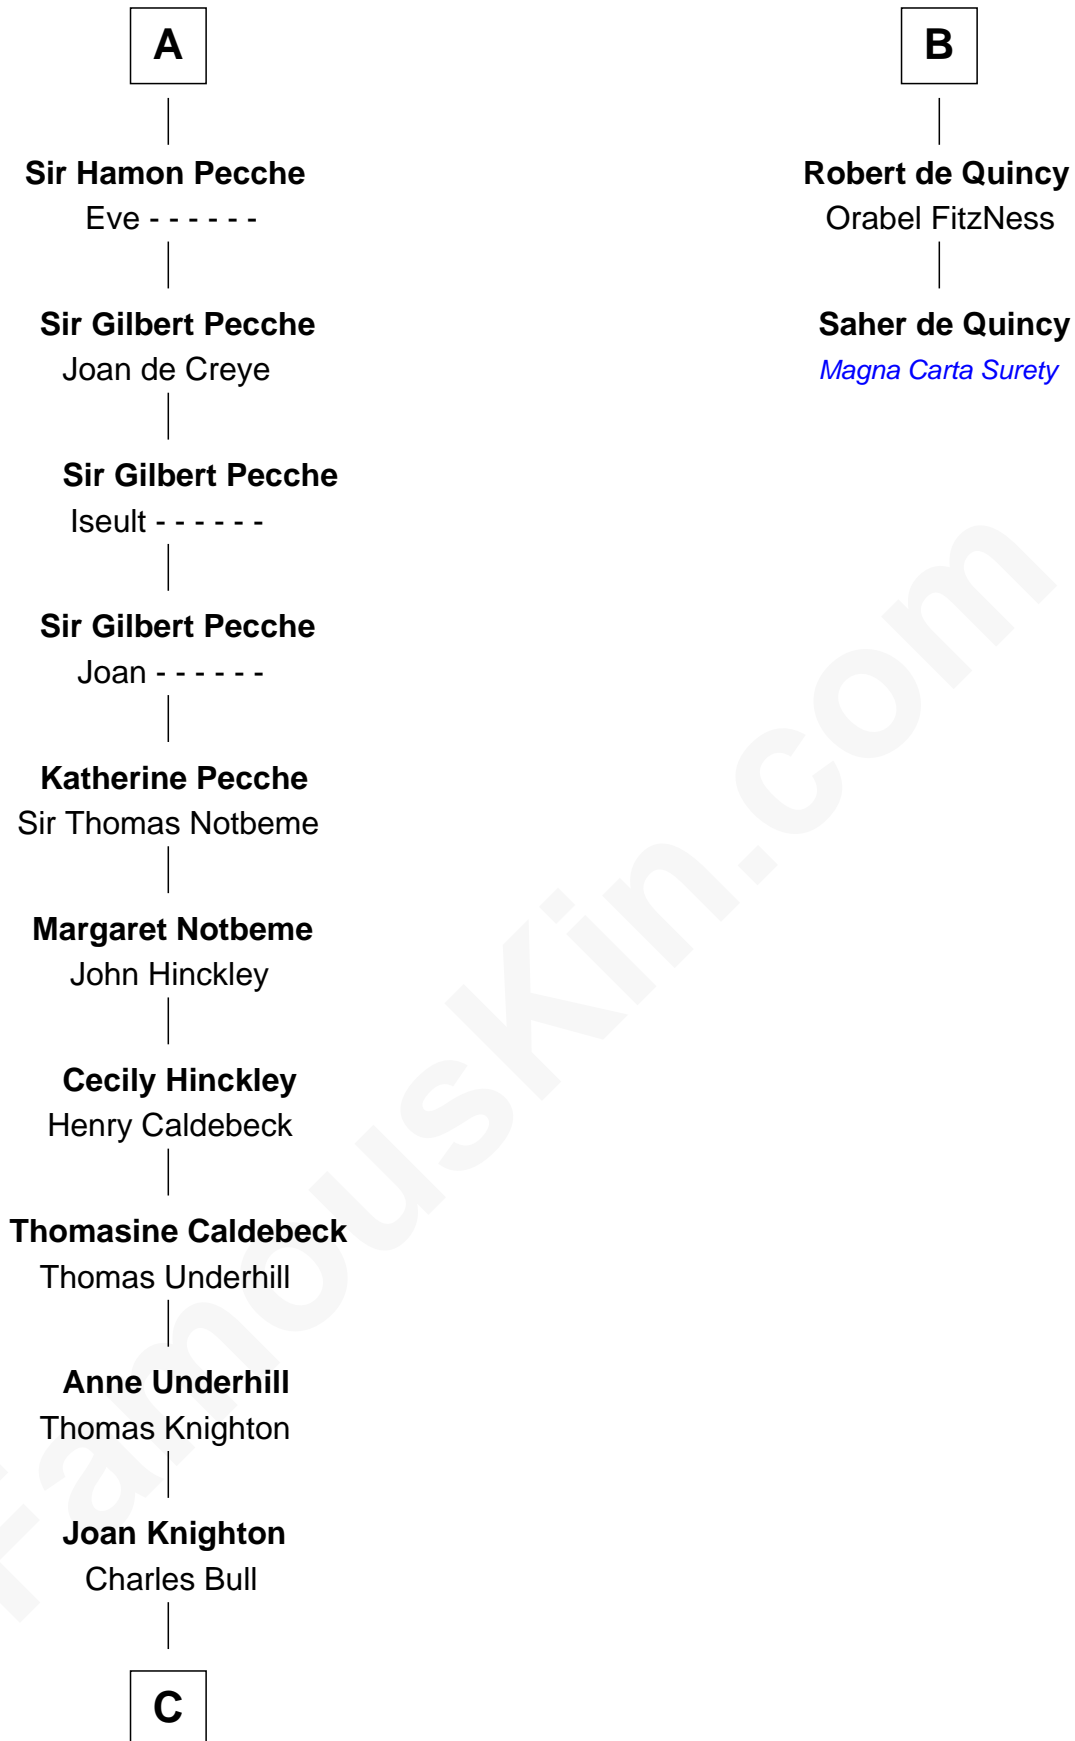

FamousKin.com

Relationship Chart of

Thomas Lawrence

(c1619/20 - c1703) Planter passenger 1635

8th cousin 12 times removed of

Saher de Quincy
Magna Carta Surety

C

Richard Bull

Alice Hunt

Elizabeth Bull

John Lawrence

Thomas Lawrence

Joanna Antrobus

Thomas Lawrence

Planter passenger 1635

FamousKin.com