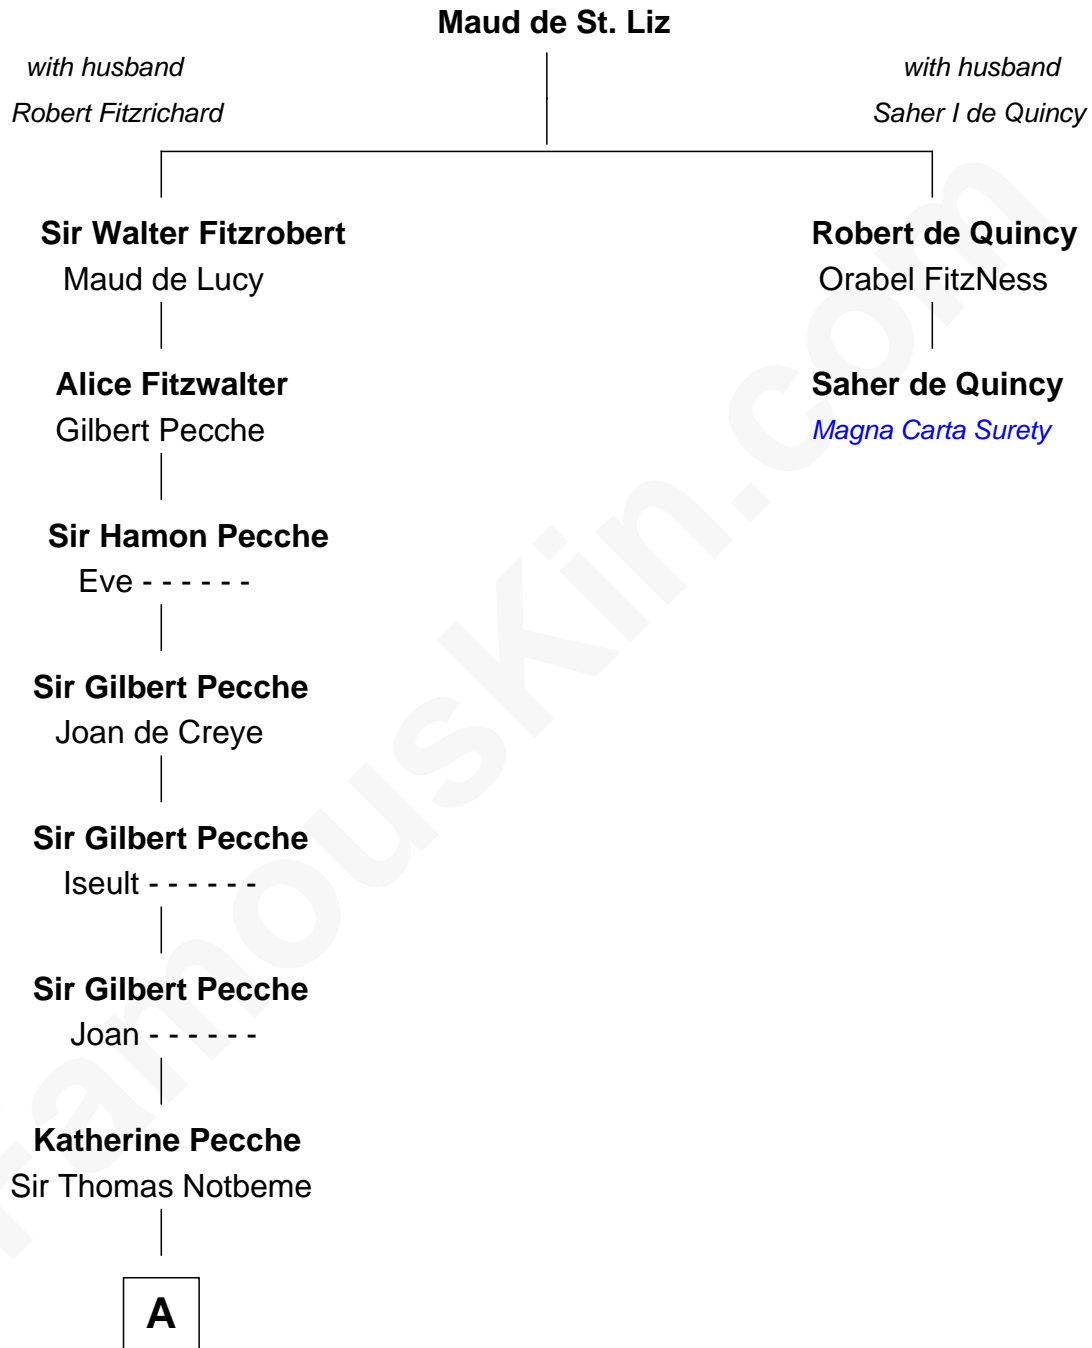

FamousKin.com

Relationship Chart of

Thomas Lawrence

(c1619/20 - c1703) Planter passenger 1635

1st cousin 14 times removed of

Saher de Quincy
Magna Carta Surety

A

—
Margaret Notbeme