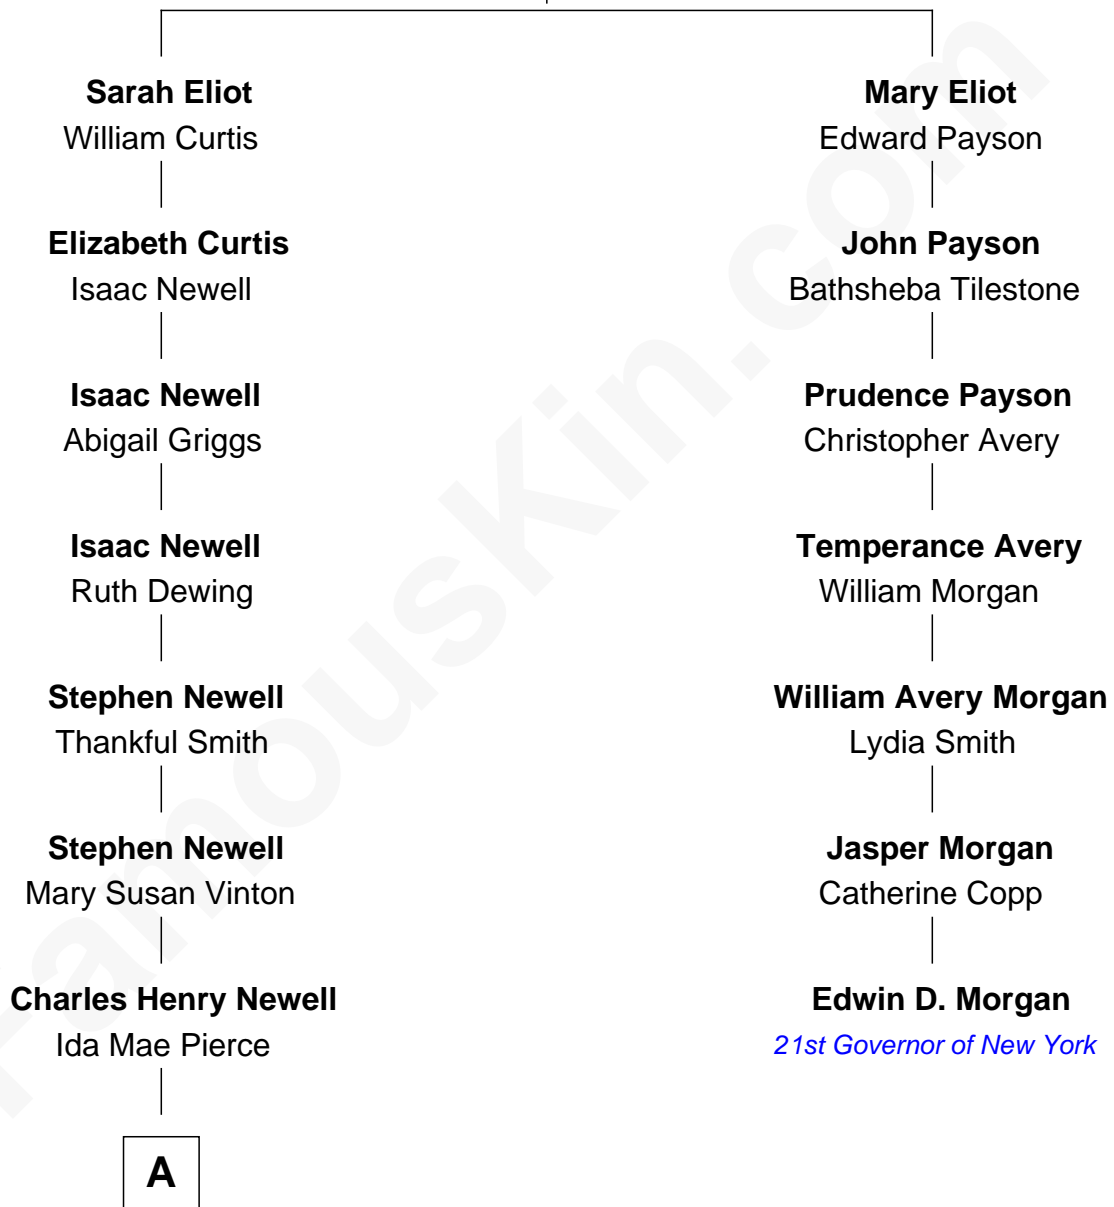

FamousKin.com

Relationship Chart of Tyne Daly

Movie, Television, and Stage Actress

6th cousin 3 times removed of

Edwin D. Morgan

21st Governor of New York

Bennett Eliot

Lettice Alger

A

—
Rev. John Pierce Newell

Maria Hope St. Clair

—
Mary Hope Newell

James Firman Daly

—
Tyne Daly

Movie, Television, and Stage Actress