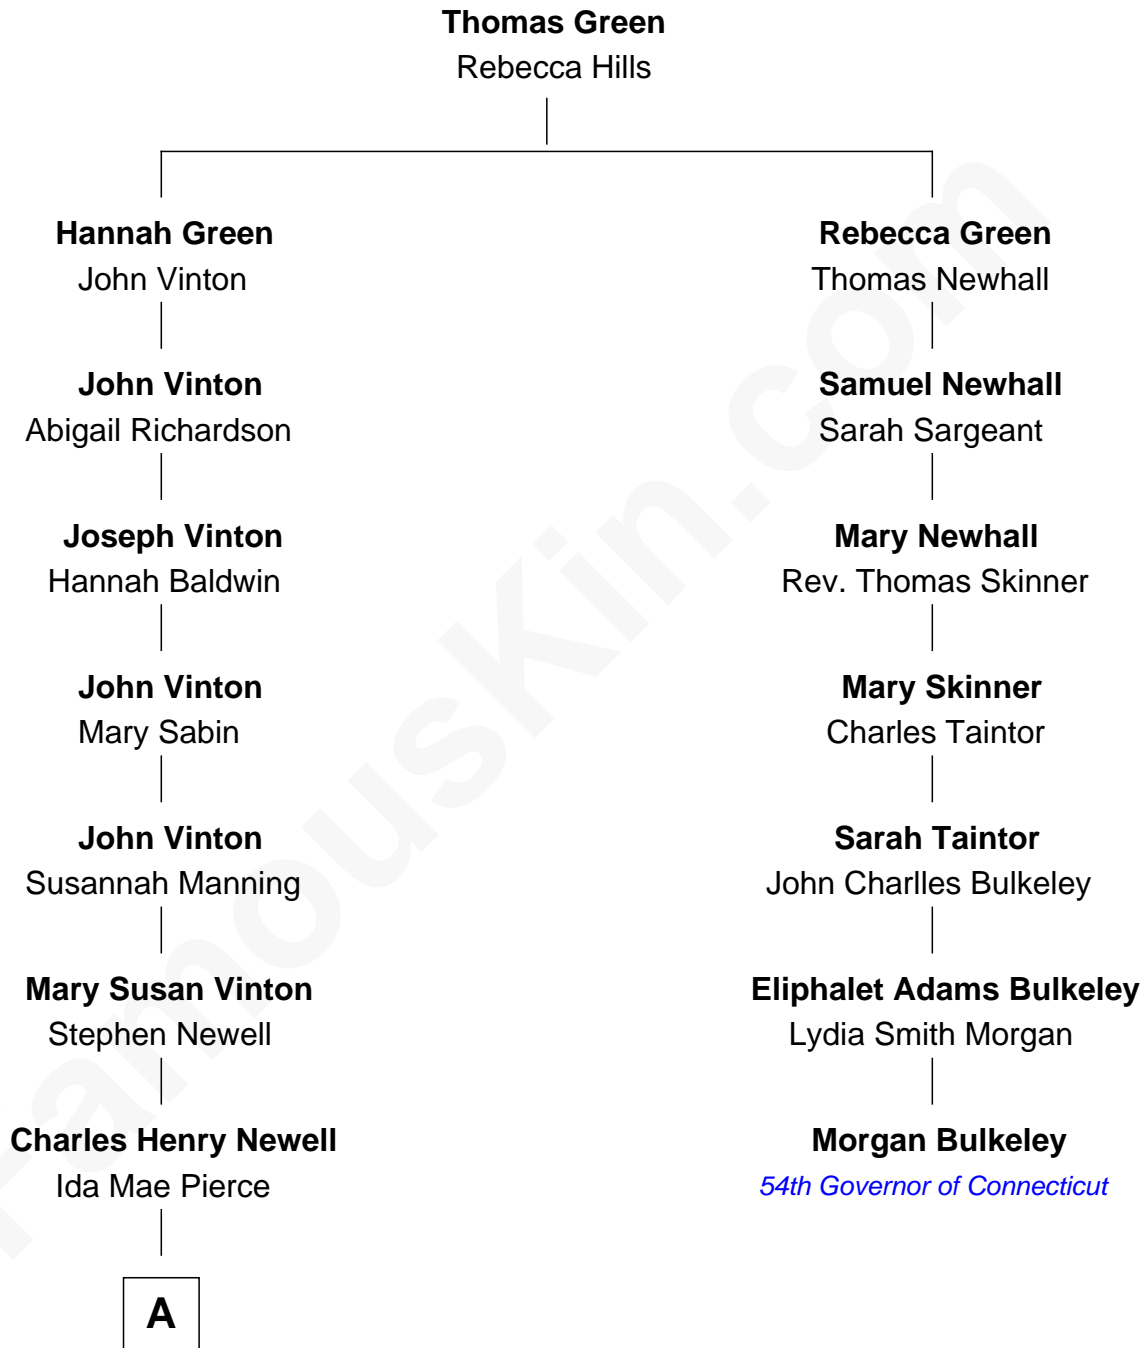

FamousKin.com

Relationship Chart of

Tyne Daly

Movie, Television, and Stage Actress

6th cousin 3 times removed of

Morgan Bulkeley

54th Governor of Connecticut

A

—
Rev. John Pierce Newell

Maria Hope St. Clair

—
Mary Hope Newell

James Firman Daly

—
Tyne Daly

Movie, Television, and Stage Actress

FamousKin.com