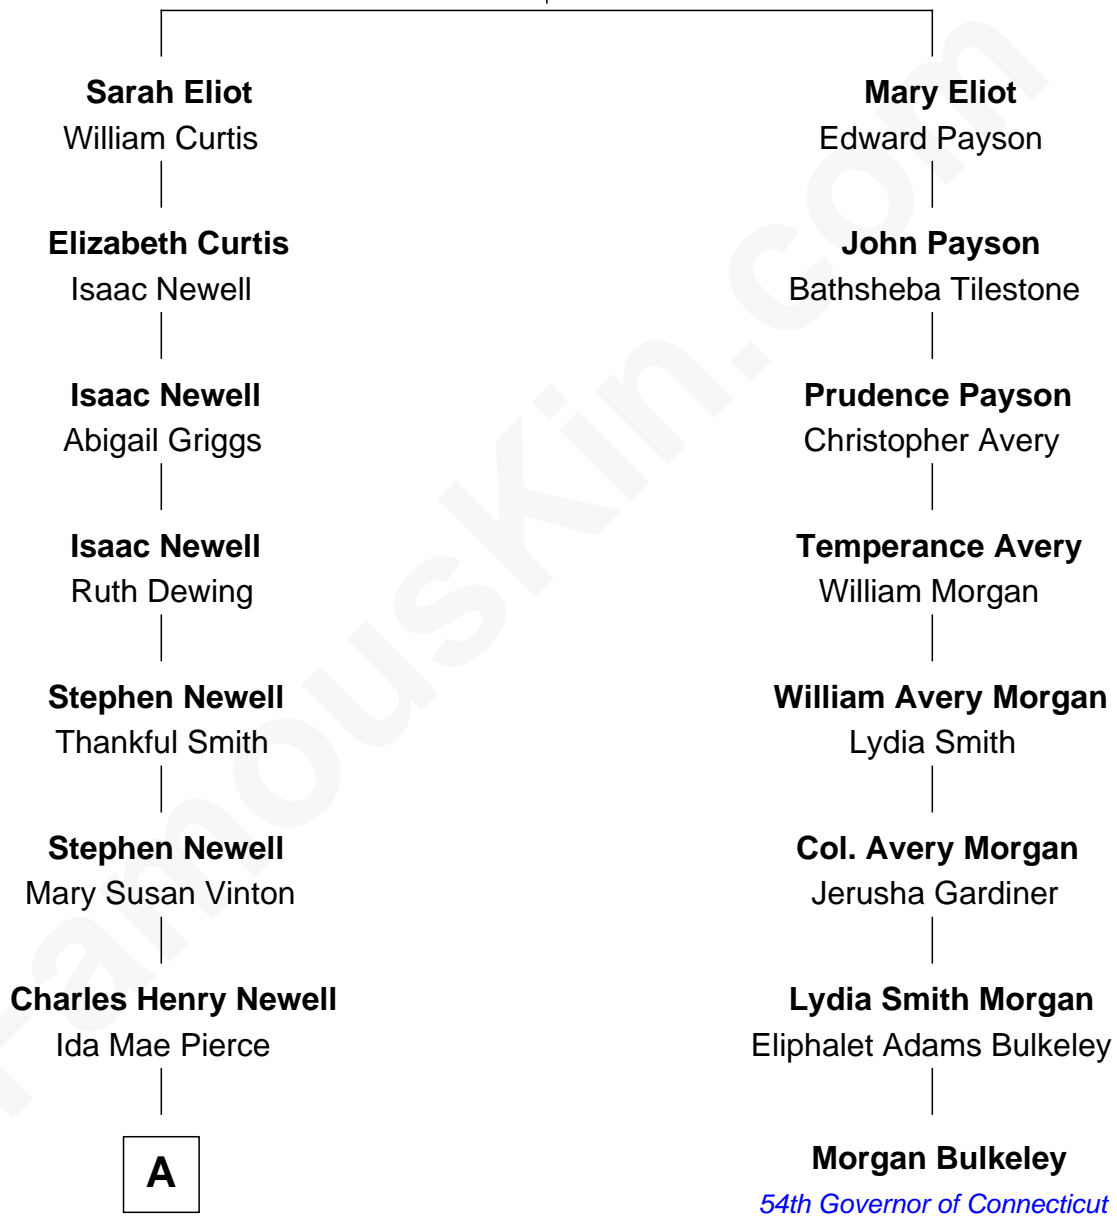

## Relationship Chart of Tyne Daly

Movie, Television, and Stage Actress

7th cousin 2 times removed of

**Morgan Bulkeley**

54th Governor of Connecticut

**Bennett Eliot**

Lettice Alger

**A**

—  
**Rev. John Pierce Newell**

Maria Hope St. Clair

—  
**Mary Hope Newell**

James Firman Daly

—  
**Tyne Daly**

*Movie, Television, and Stage Actress*

FamousKin.com