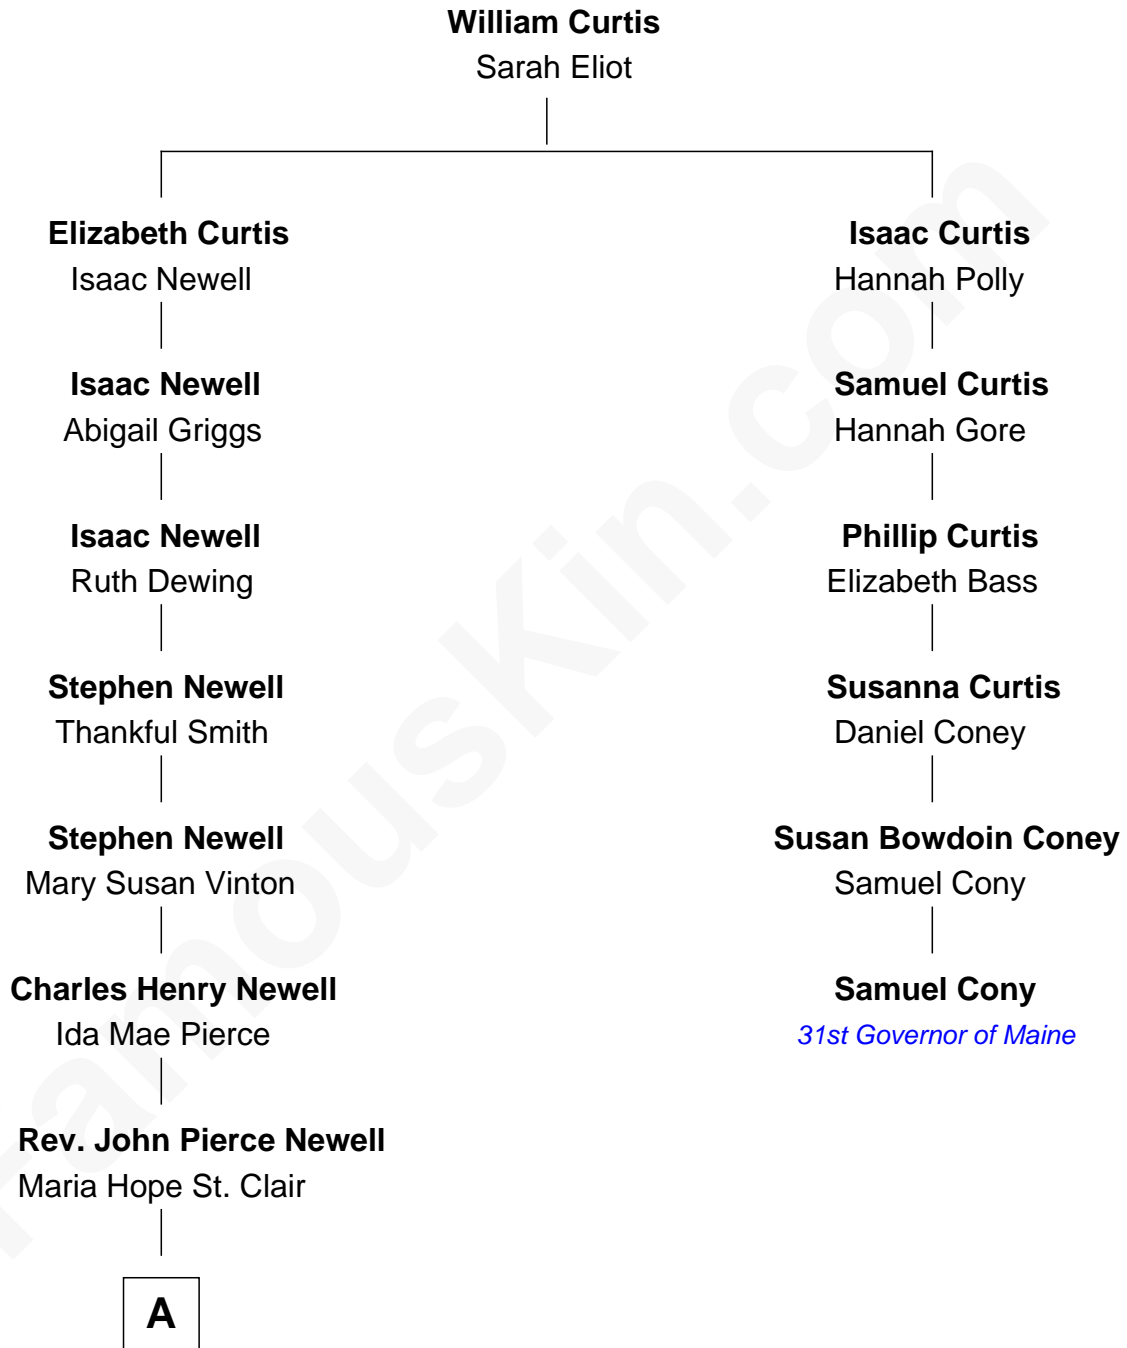

FamousKin.com

Relationship Chart of Tyne Daly

Movie, Television, and Stage Actress

5th cousin 3 times removed of

Samuel Cony

31st Governor of Maine

A

|
Mary Hope Newell
James Firman Daly