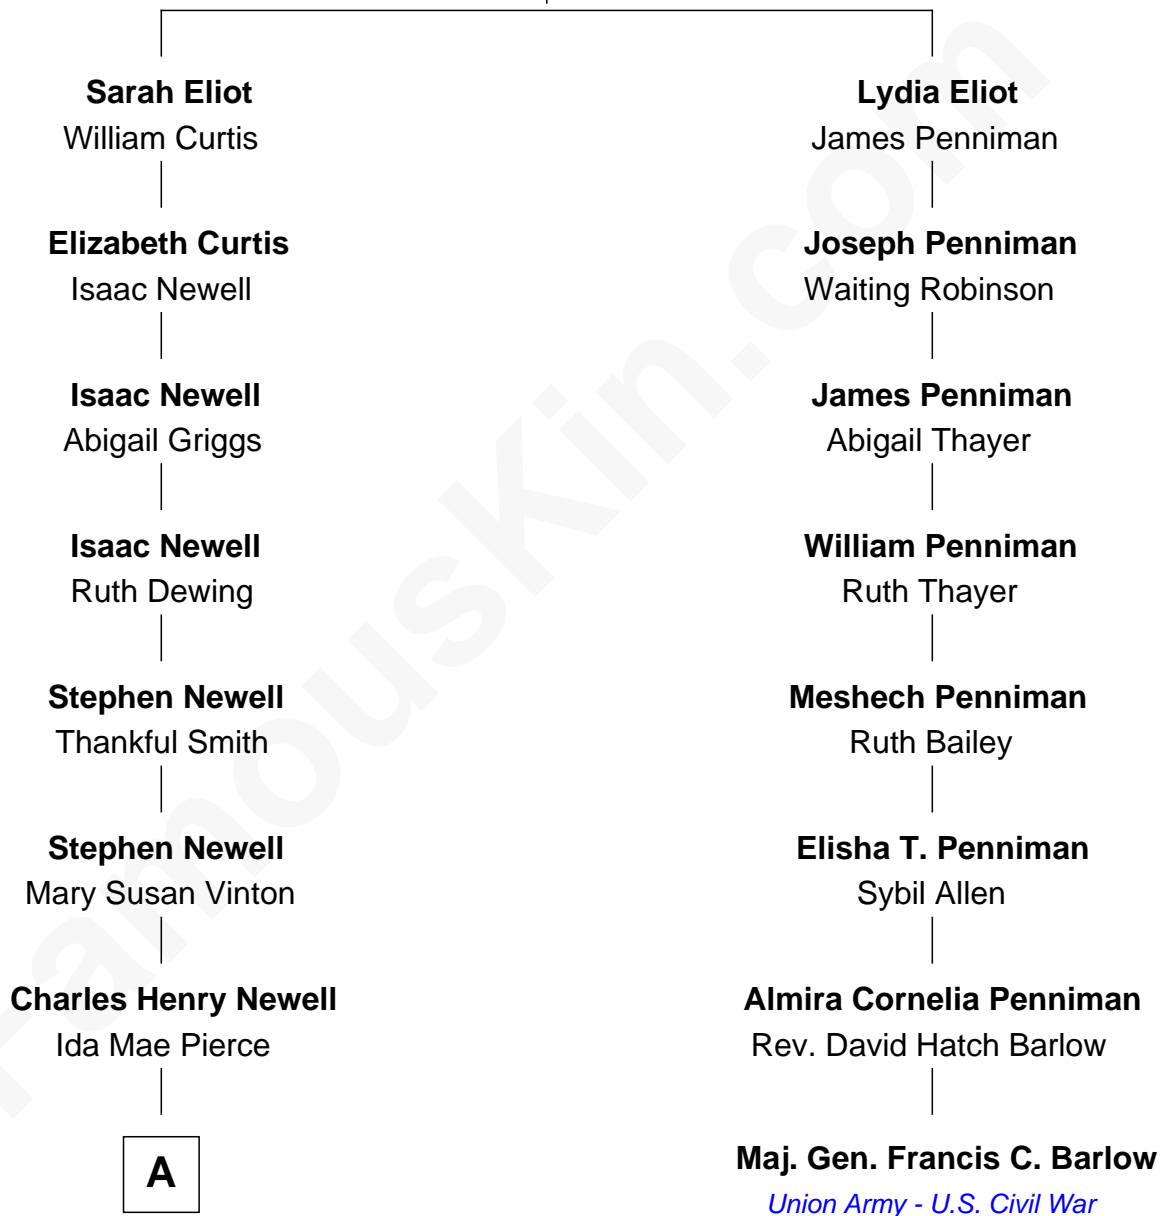

## Relationship Chart of Tyne Daly

Movie, Television, and Stage Actress

7th cousin 2 times removed of

**Maj. Gen. Francis C. Barlow**

Union Army - U.S. Civil War

**Bennett Eliot**

Lettice Alger

**A**

—  
**Rev. John Pierce Newell**

Maria Hope St. Clair

—  
**Mary Hope Newell**

James Firman Daly

—  
**Tyne Daly**

*Movie, Television, and Stage Actress*