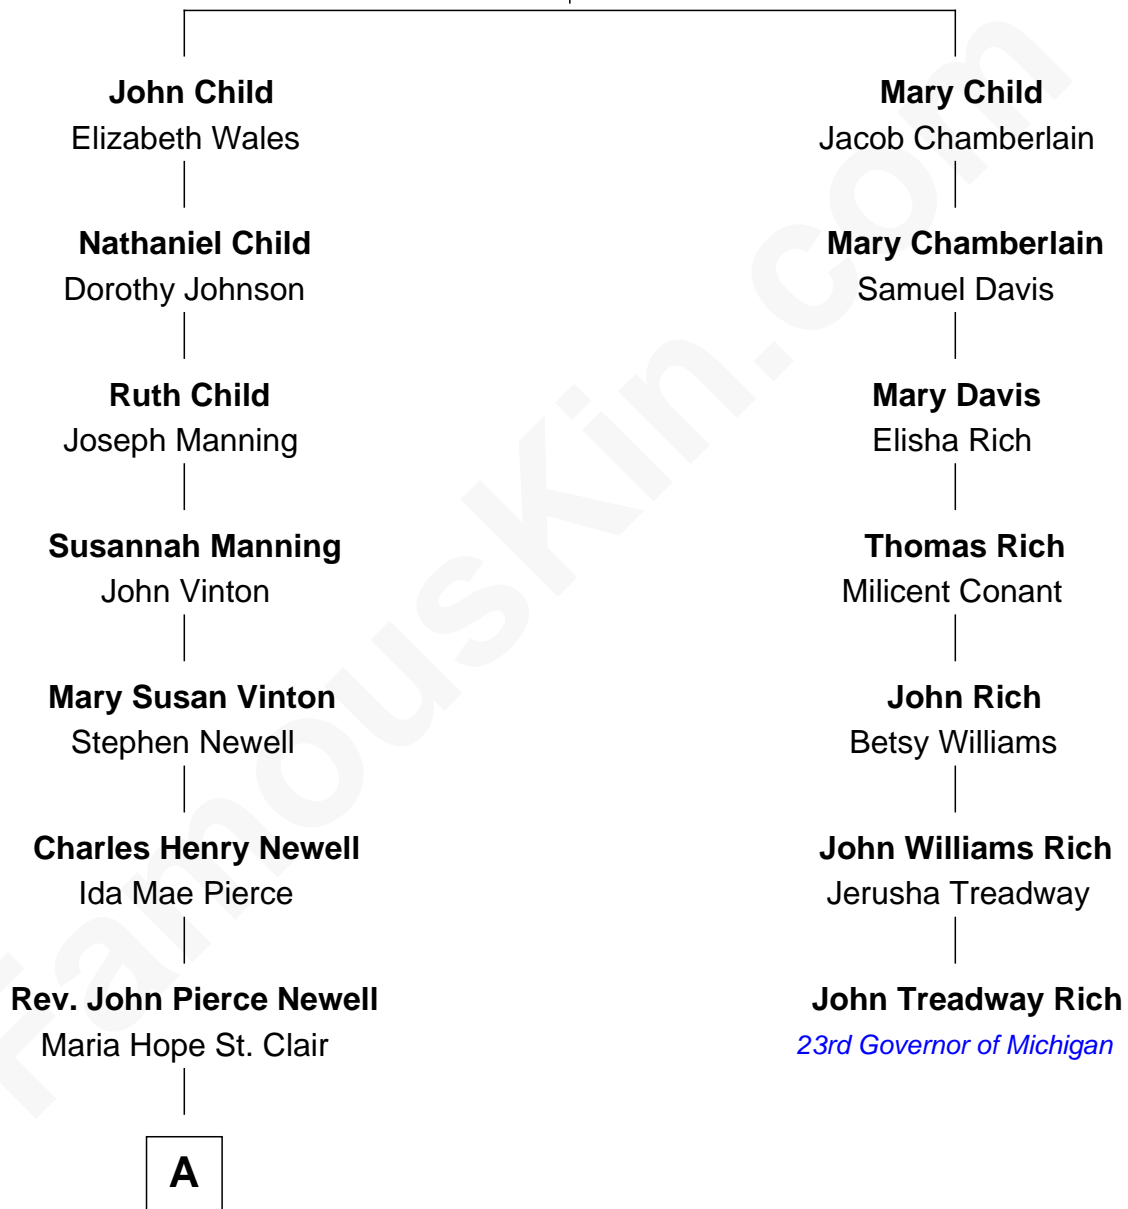

FamousKin.com

Relationship Chart of

Tyne Daly

Movie, Television, and Stage Actress

6th cousin 2 times removed of

John Treadway Rich

23rd Governor of Michigan

Benjamin Child

Mary Bowen

A

—
Mary Hope Newell
James Firman Daly

—
Tyne Daly

Movie, Television, and Stage Actress

FamousKin.com