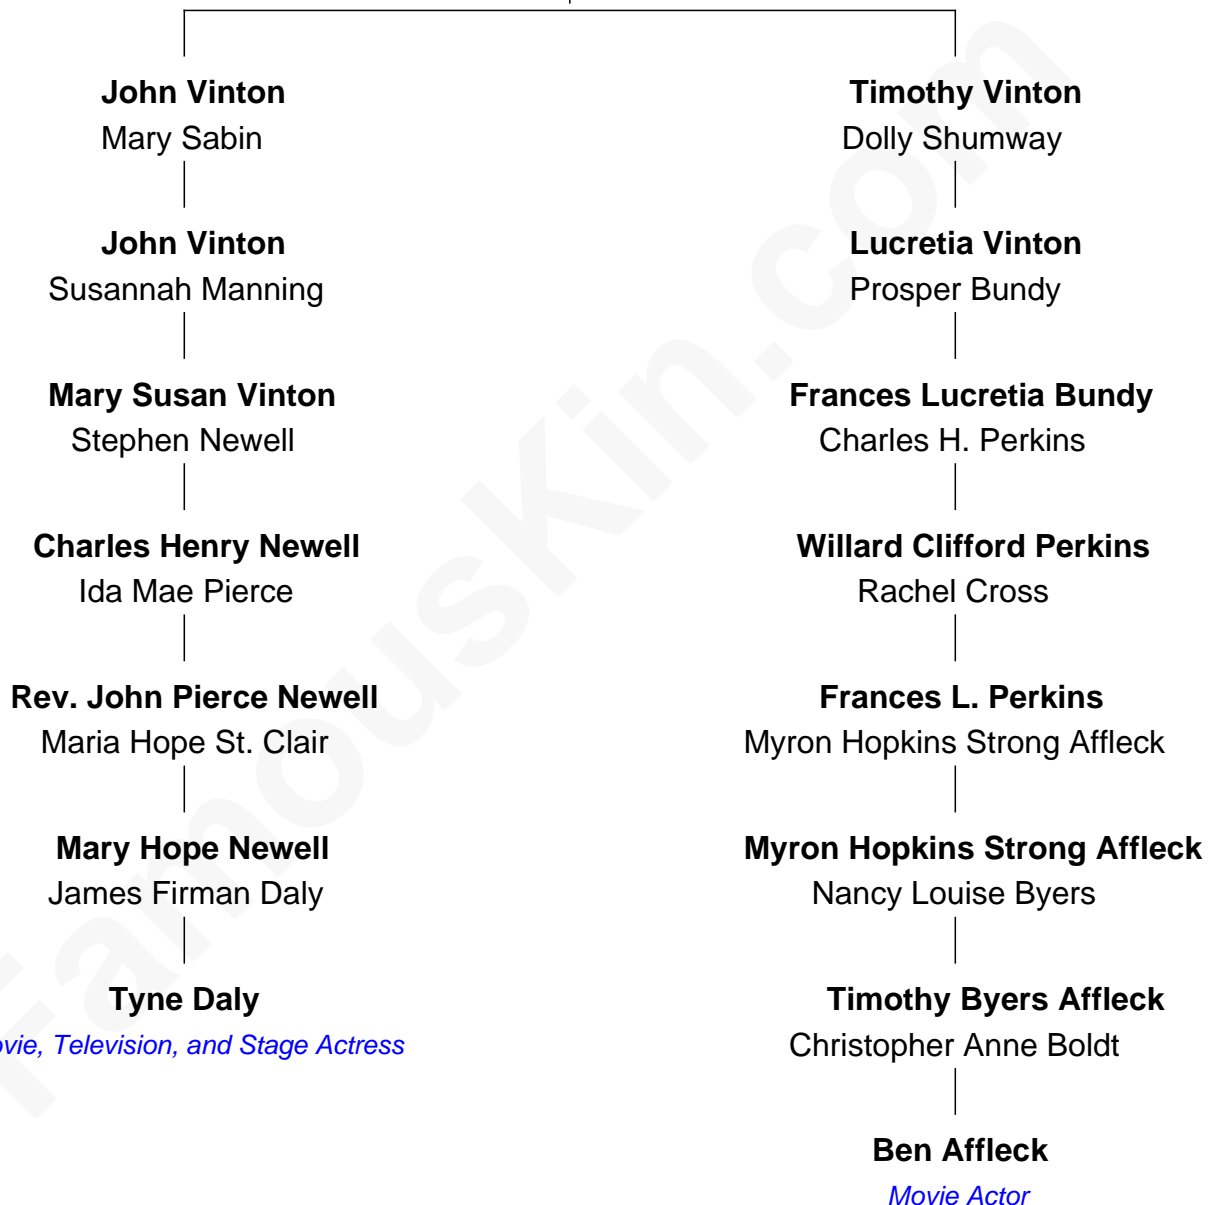

FamousKin.com

Relationship Chart of

Tyne Daly

Movie, Television, and Stage Actress

6th cousin 1 time removed of

Ben Affleck
Movie Actor

Joseph Vinton
Hannah Baldwin

Tyne Daly photo by [David Shankbone](#) (CC BY 3.0)