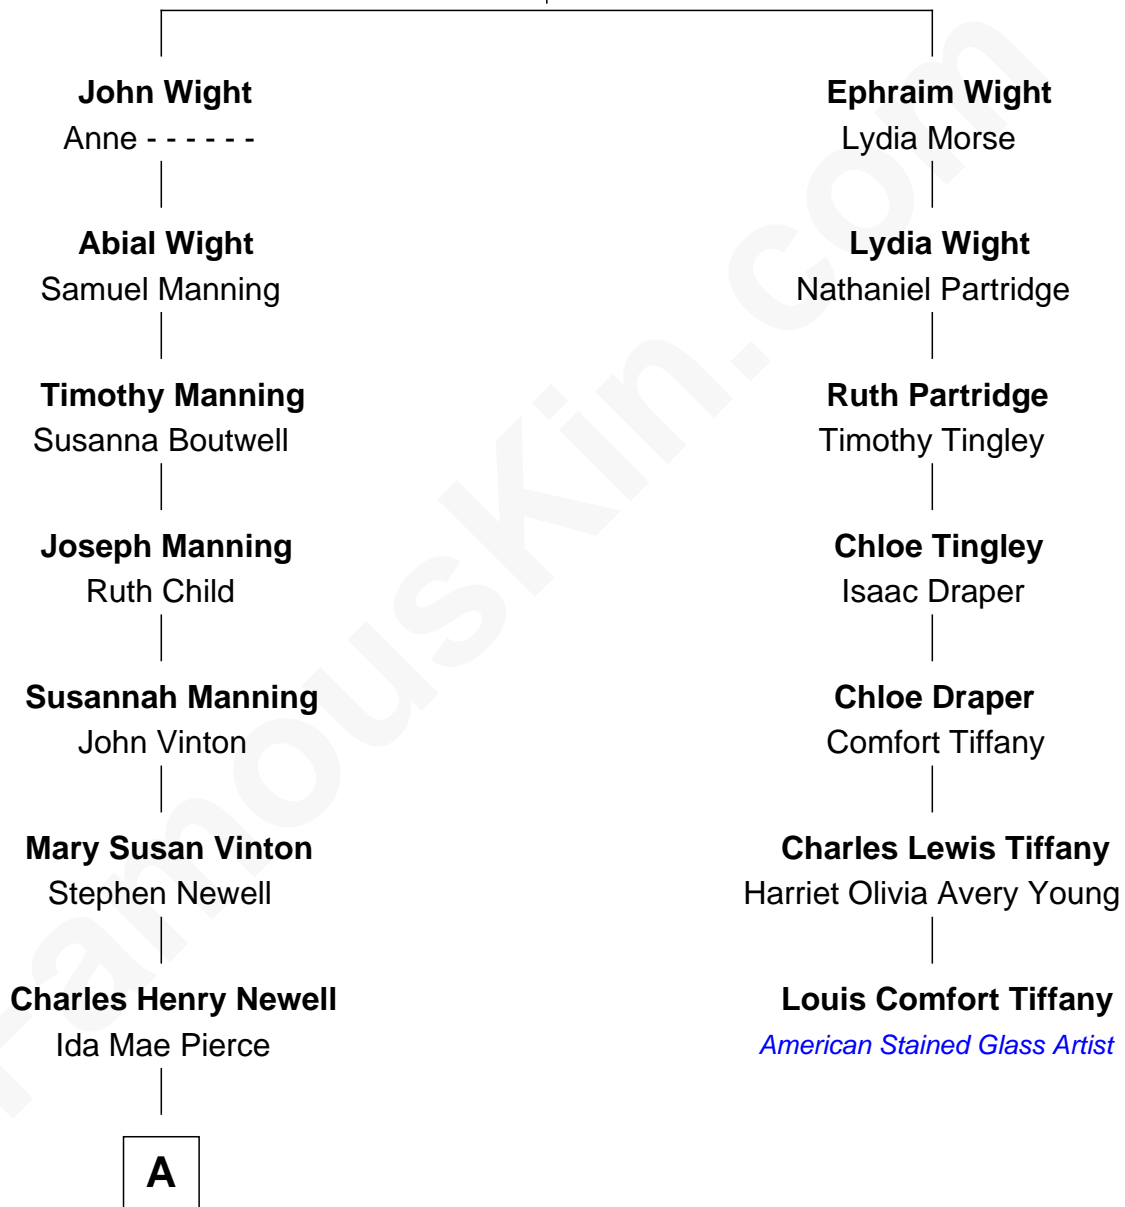

FamousKin.com

Relationship Chart of Tyne Daly

Movie, Television, and Stage Actress

6th cousin 3 times removed of

Louis Comfort Tiffany

American Stained Glass Artist

Thomas Wight

Alice - - - - -

A

—
Rev. John Pierce Newell

Maria Hope St. Clair

—
Mary Hope Newell

James Firman Daly

—
Tyne Daly

Movie, Television, and Stage Actress