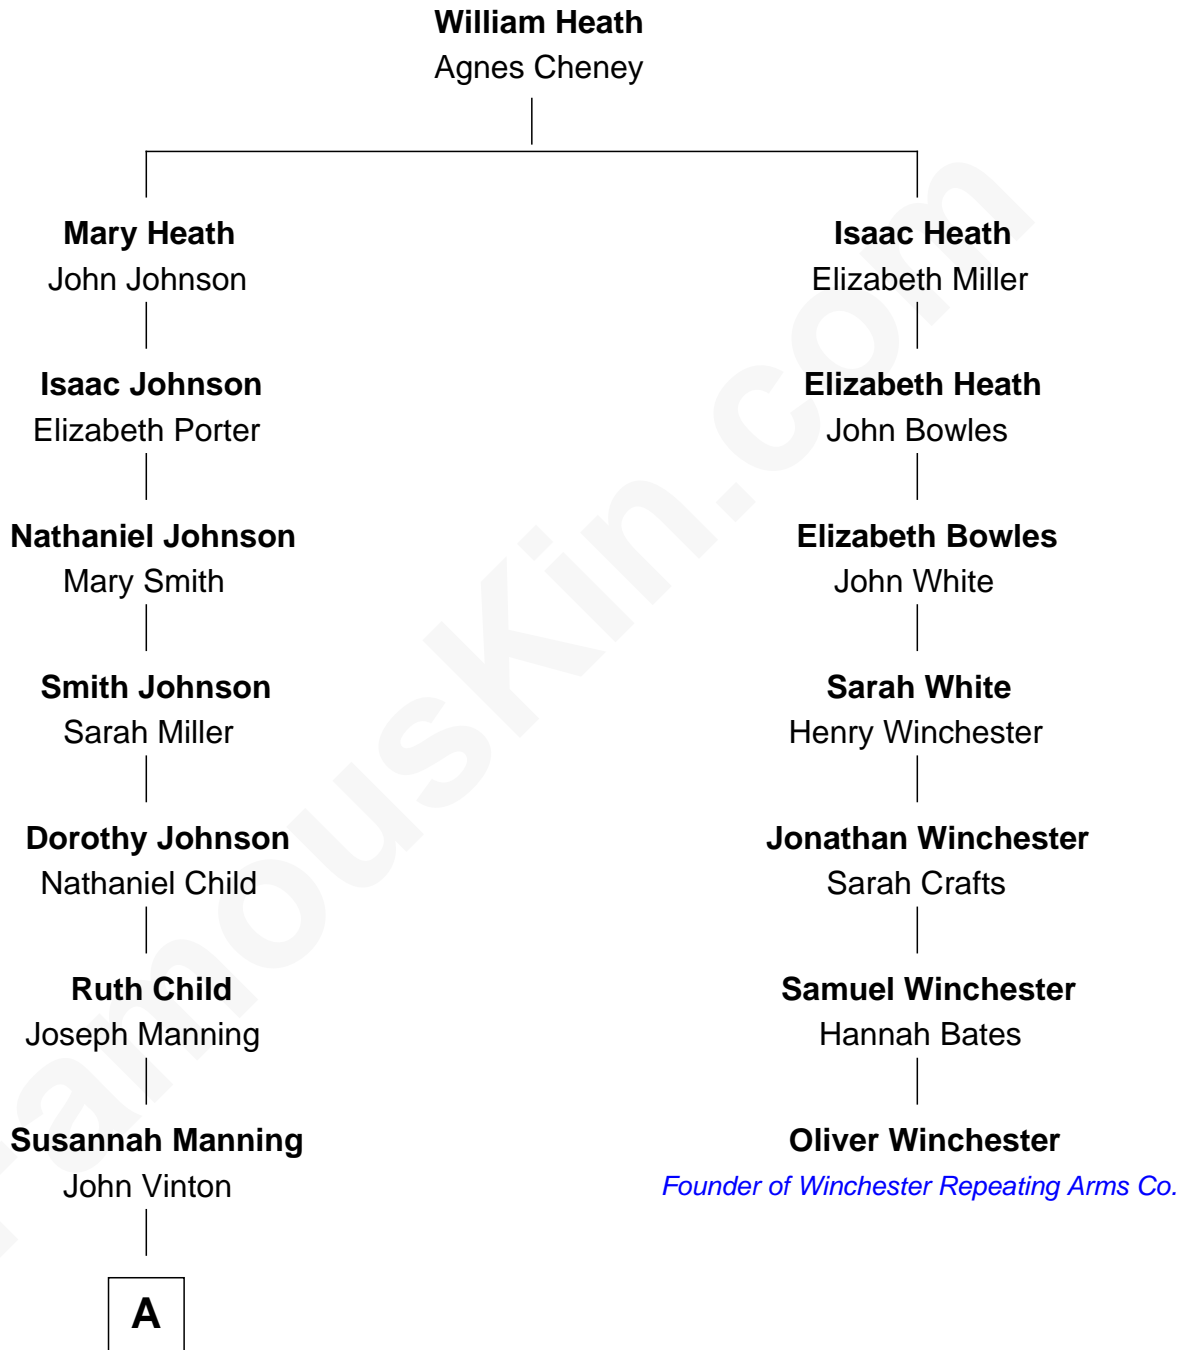

# FamousKin.com

## Relationship Chart of Tyne Daly

Movie, Television, and Stage Actress

6th cousin 5 times removed of

## Oliver Winchester

Founder of Winchester Repeating Arms Co.

**A**

—  
**Mary Susan Vinton**

Stephen Newell

—  
**Charles Henry Newell**

Ida Mae Pierce

—  
**Rev. John Pierce Newell**

Maria Hope St. Clair

—  
**Mary Hope Newell**

James Firman Daly

—  
**Tyne Daly**

*Movie, Television, and Stage Actress*