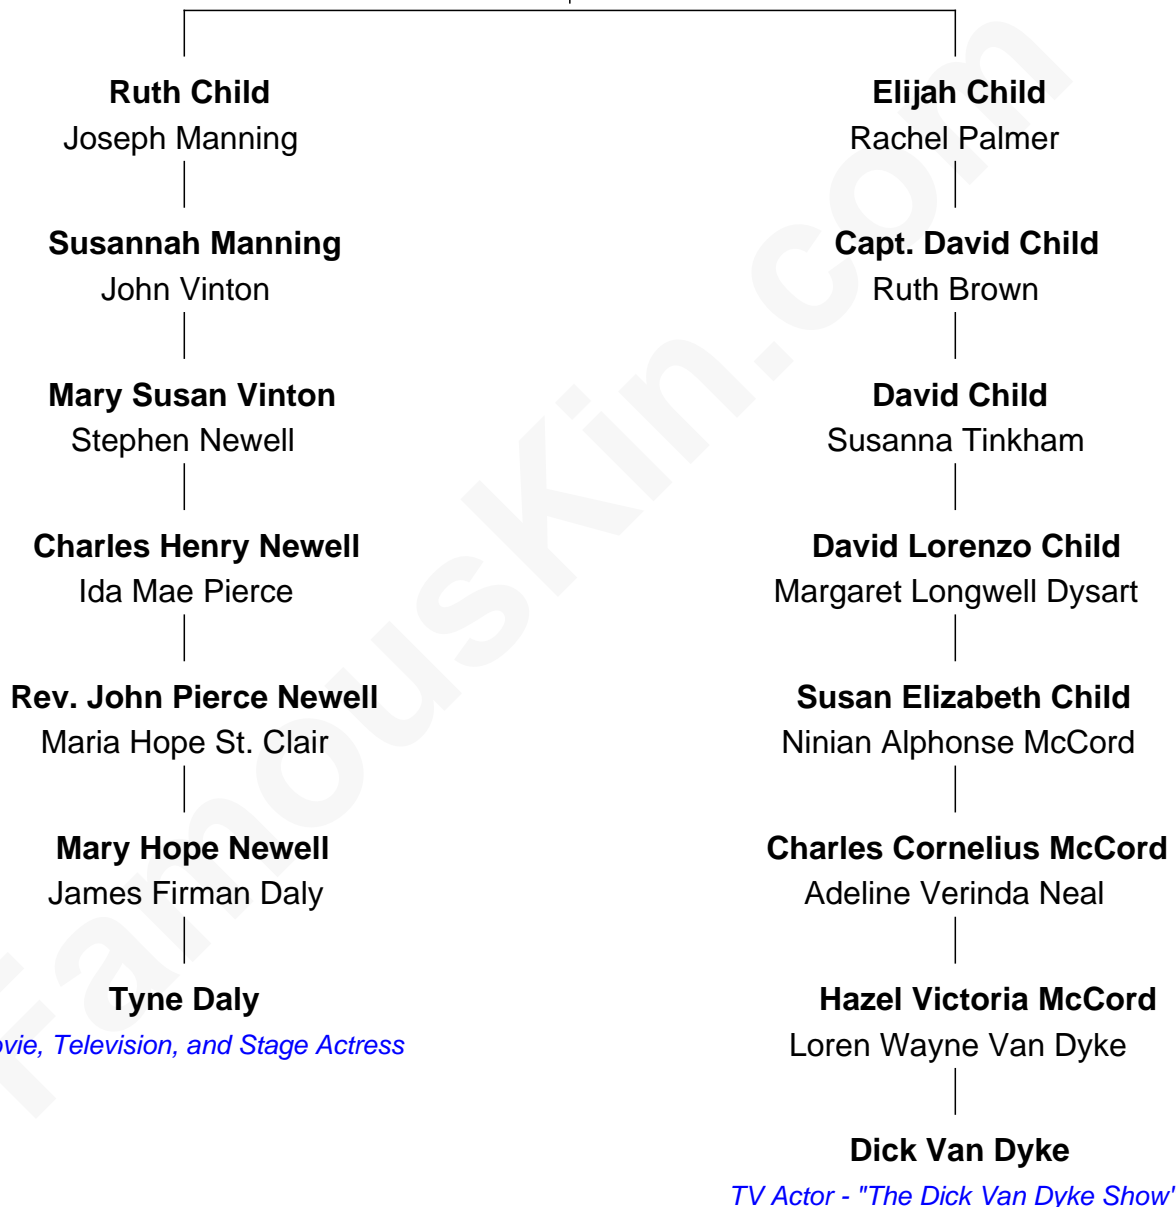

FamousKin.com

Relationship Chart of

Tyne Daly

Movie, Television, and Stage Actress

6th cousin 1 time removed of

Dick Van Dyke

TV Actor - "The Dick Van Dyke Show"

Nathaniel Child
Dorothy Johnson

Tyne Daly photo by [David Shankbone](#) (CC BY 3.0)

Dick Van Dyke photo by [Alan Light](#) (CC BY 2.0)