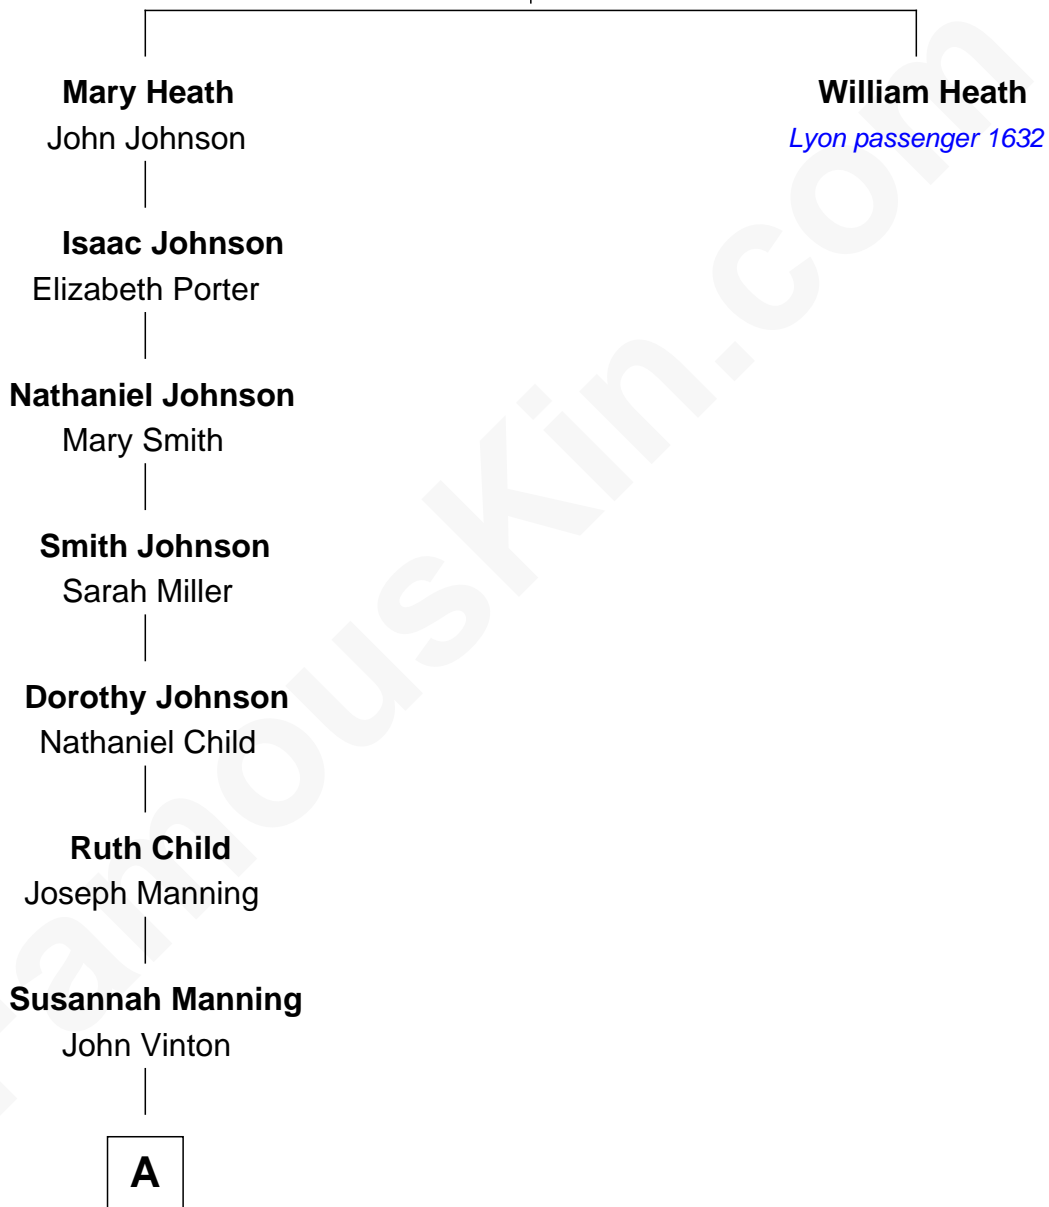

FamousKin.com

Relationship Chart of

Tyne Daly

Movie, Television, and Stage Actress

9th great-grandniece of

William Heath

(c1591 - 1652) Lyon passenger 1632

William Heath

Agnes Cheney

A

—
Mary Susan Vinton

Stephen Newell

—
Charles Henry Newell

Ida Mae Pierce

—
Rev. John Pierce Newell

Maria Hope St. Clair

—
Mary Hope Newell

James Firman Daly

—
Tyne Daly

Movie, Television, and Stage Actress