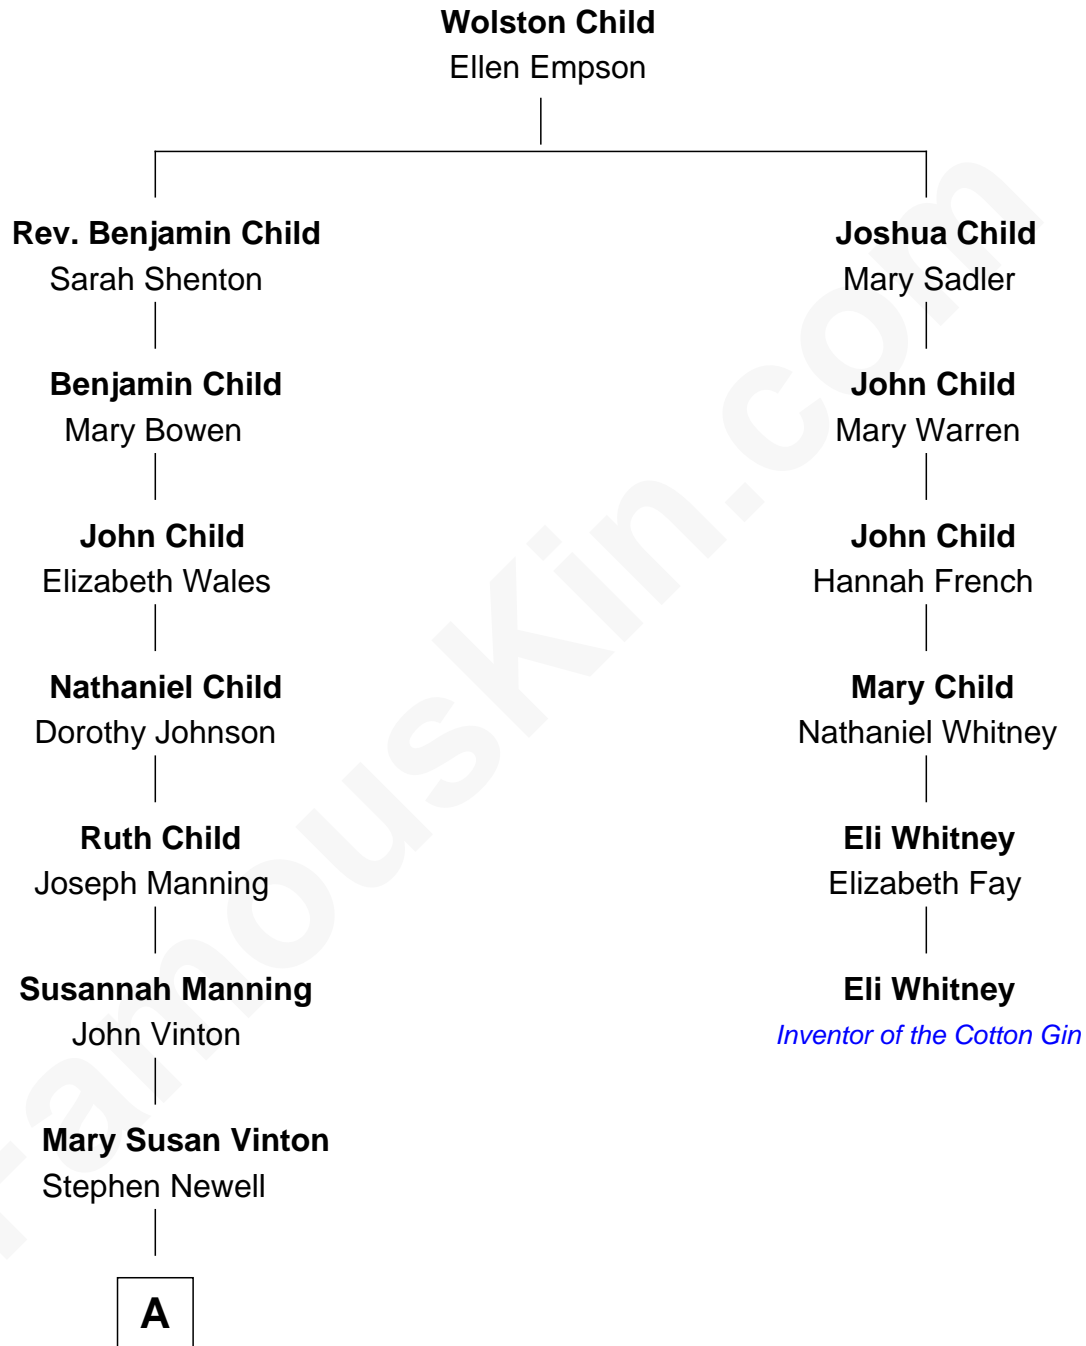

FamousKin.com

Relationship Chart of

Tyne Daly

Movie, Television, and Stage Actress

5th cousin 5 times removed of

Eli Whitney

Inventor of the Cotton Gin

A

—
Charles Henry Newell

Ida Mae Pierce

—
Rev. John Pierce Newell

Maria Hope St. Clair

—
Mary Hope Newell

James Firman Daly

—
Tyne Daly

Movie, Television, and Stage Actress