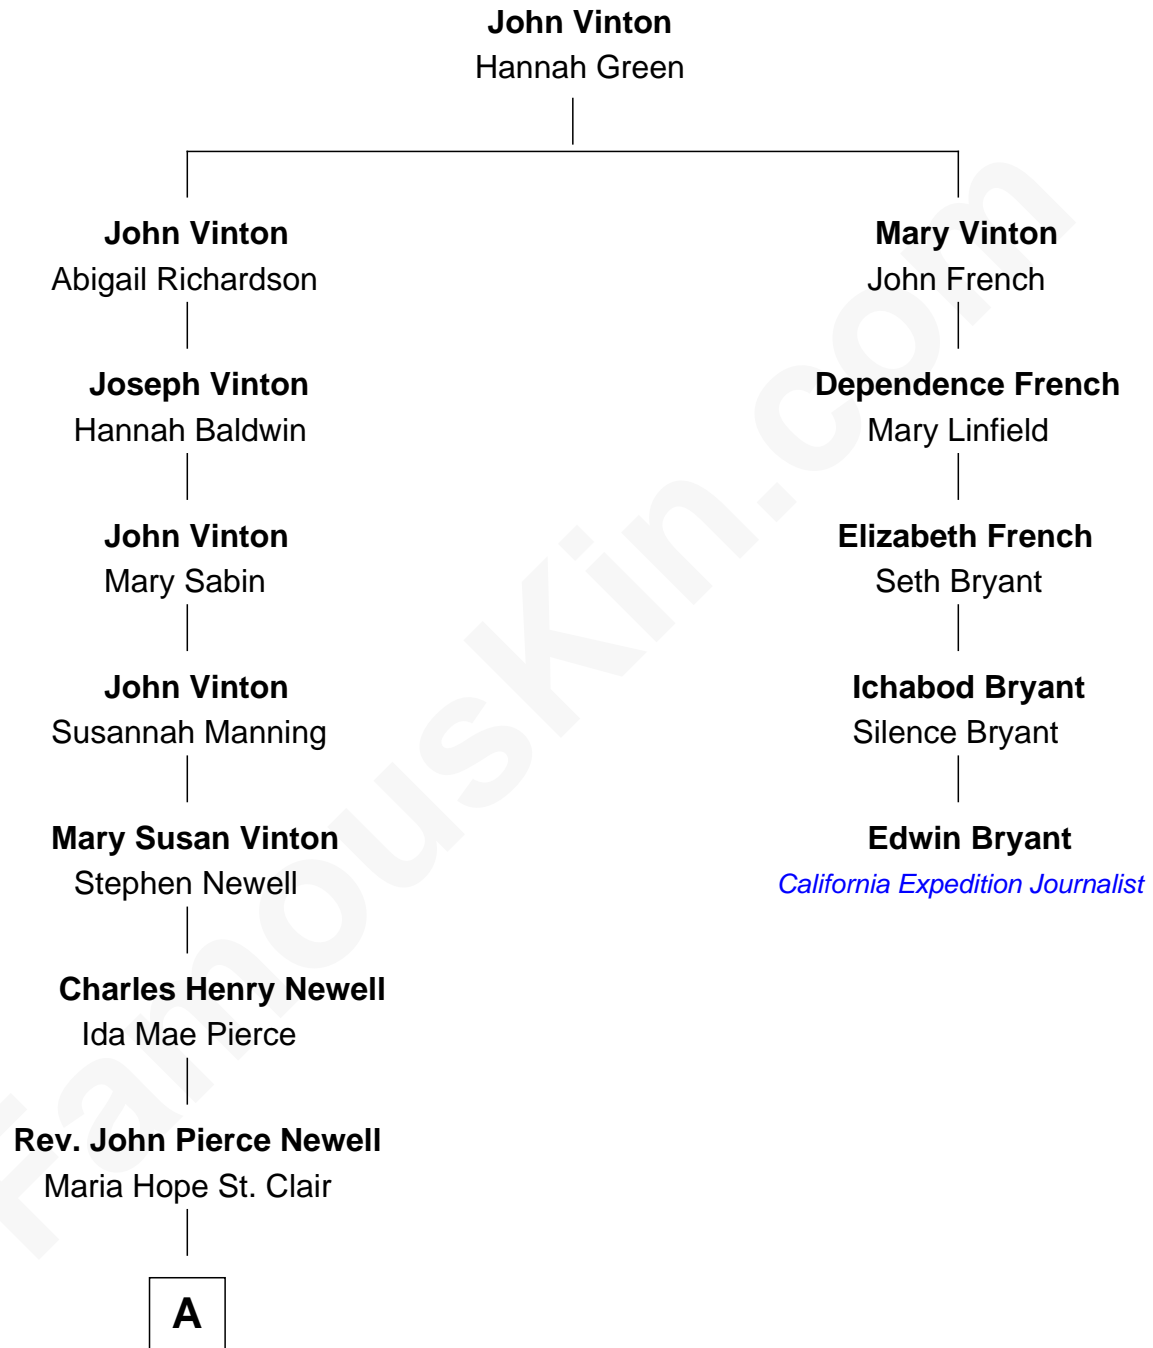

FamousKin.com

Relationship Chart of Tyne Daly

Movie, Television, and Stage Actress

4th cousin 4 times removed of

Edwin Bryant

California Expedition Journalist

A

Mary Hope Newell
James Firman Daly